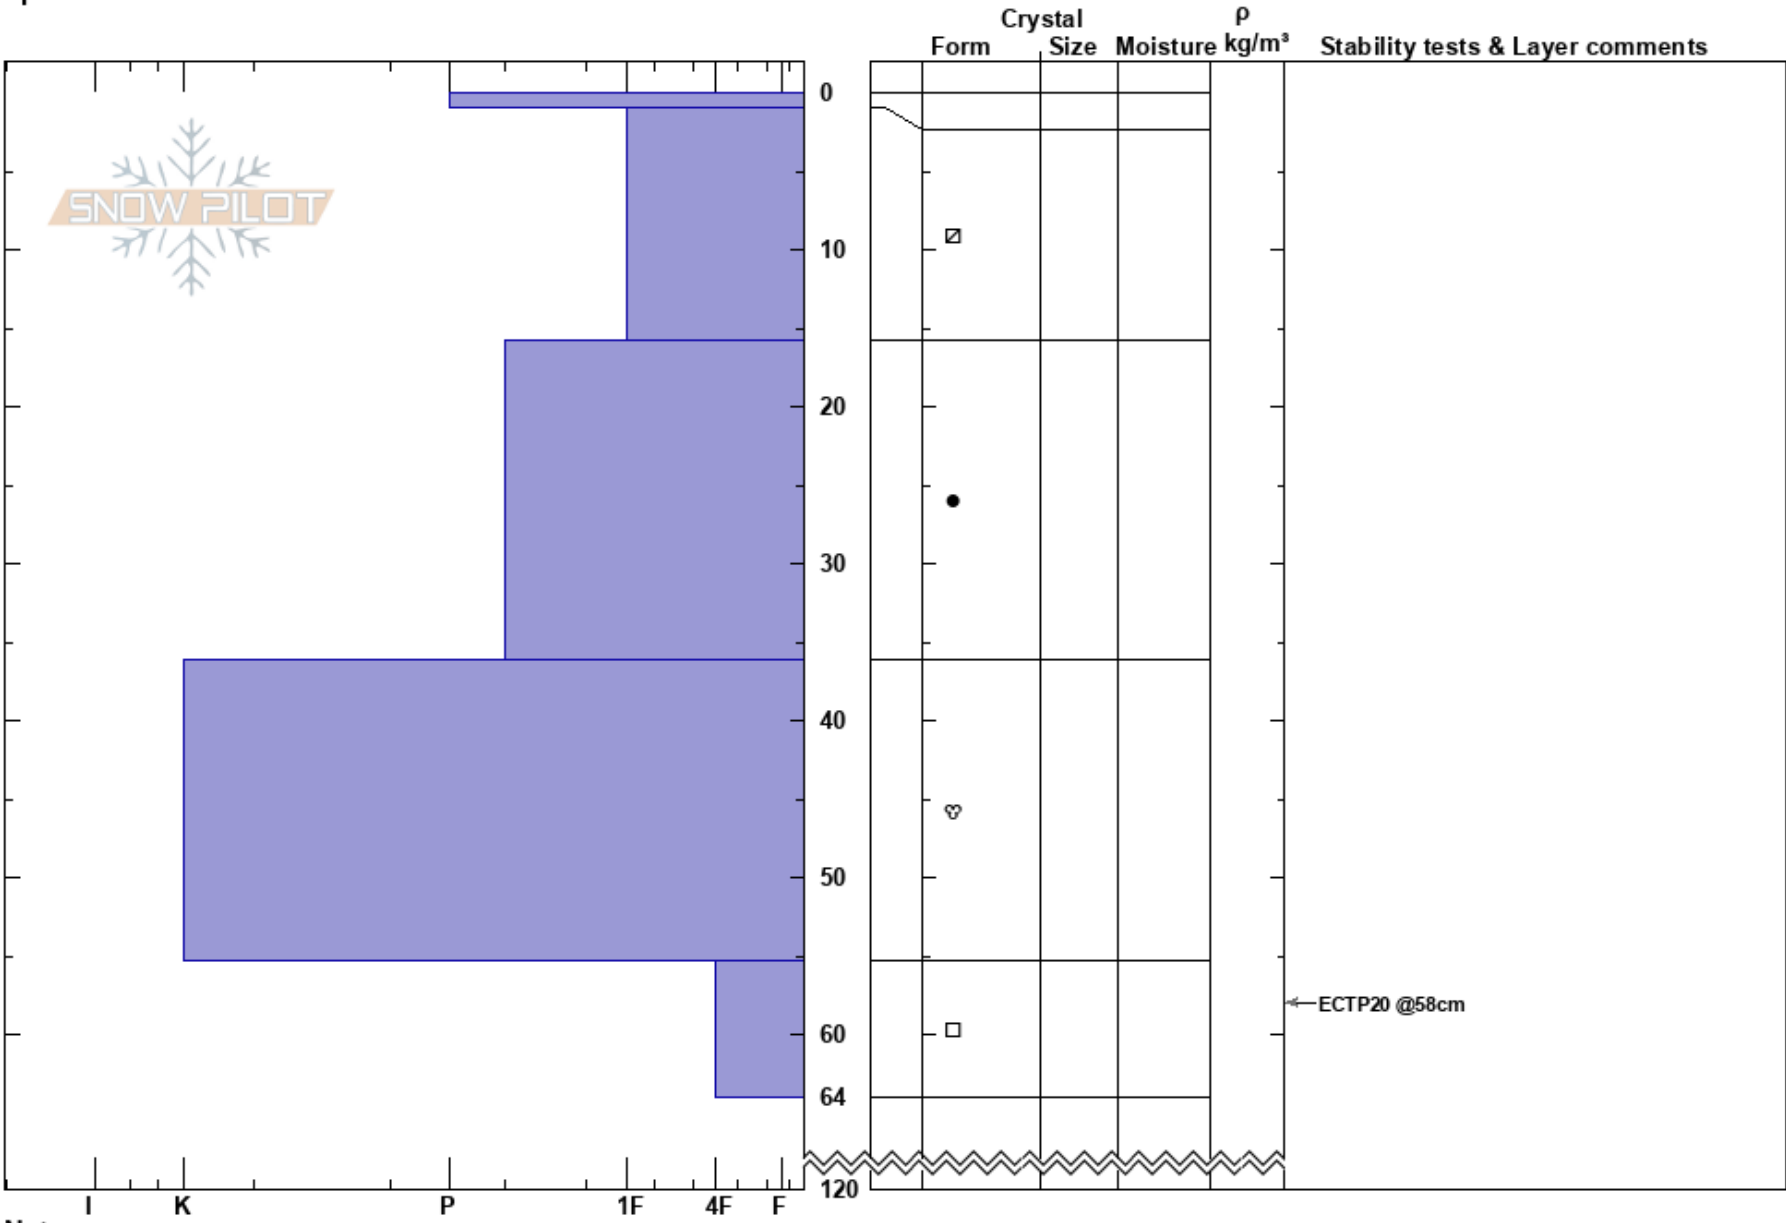

Wyuna Marriage Proposa Southern Lakes Heliski Queenstown
 Richardsons 05/08/2018 - 10:00
 New Zealand
Elevation: 1750 m
Aspect: SW
Specifics:

Stability:
Air Temperature: HS:120
Sky Cover: 55.4-64cm: Problematic layer
Precipitation:
Wind: