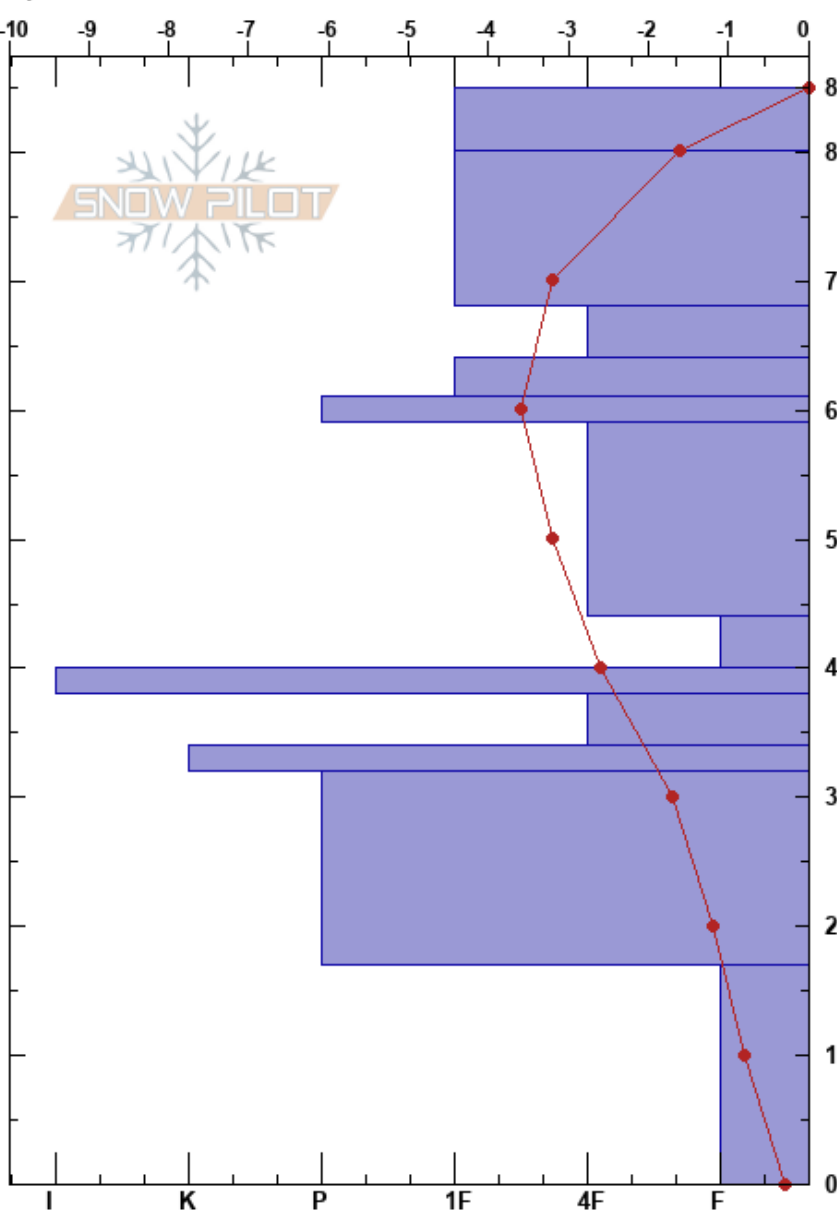

Lauries  
 Craigieburn Range  
 New Zealand  
 Elevation: 1680 m  
 Aspect: 180°

Porters Snow Safety  
 06/08/2018 - 10:30  
 Co-ord: -43.26717N, 171.63861E  
 Slope Angle: 37°  
 Wind Loading:

Stability: **HS:85**  
 Air Temperature: 1.2°C PF:8  
 Sky Cover: FEW  
 Precipitation: NO  
 Wind: Calm

Layer Notes:

Specifics: Pit dug in a Ski Area; Ski tracks on slope; We skied slope

Form	Crystal		$\rho$ kg/m <sup>3</sup>	Stability tests & Layer comments
	Size	Moisture		
/	1	D		
•	0.5	D		
•	0.5	D-M		
•	0.5	D		
⊙				
•	0.5	D		
⊕	1	D		← CT11, RP @42cm
■				← CT9, RP @42cm
⊕	1			
⊙			D	
⊕	1.5			
□	1.5	D		