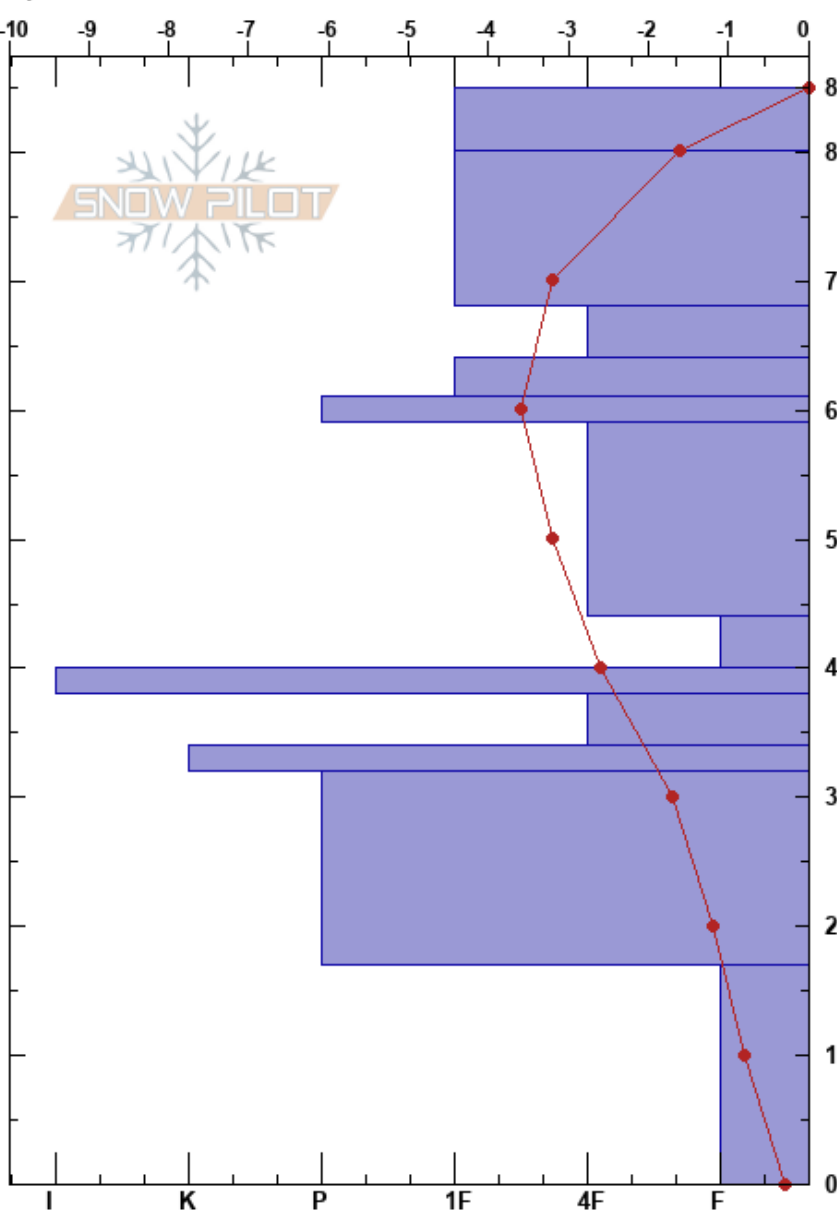

Lauries  
 Craigieburn Range  
 New Zealand  
 Elevation: 1680 m  
 Aspect: 180°

Porters Snow Safety  
 06/08/2018 - 10:30  
 Co-ord: -43.26717N, 171.63861E  
 Slope Angle: 37°  
 Wind Loading:

Stability: **HS:85**  
 Air Temperature: 1.2°C PF:8  
 Sky Cover: FEW  
 Precipitation: NO  
 Wind: Calm

Layer Notes:

Specifics: Pit dug in a Ski Area; Ski tracks on slope; We skied slope

Form	Crystal		Moisture	$\rho$ kg/m <sup>3</sup>	Stability tests & Layer comments
	Size				
/	1		D		
●	0.5		D		
●	0.5		D-M		
●	0.5		D		
⊙⊙					
●	0.5		D		
⊖	1		D		← CT11, RP @42cm
■					← CT9, RP @42cm
⊘	1				
⊙⊙			D		
⊘	1.5				
□	1.5		D		