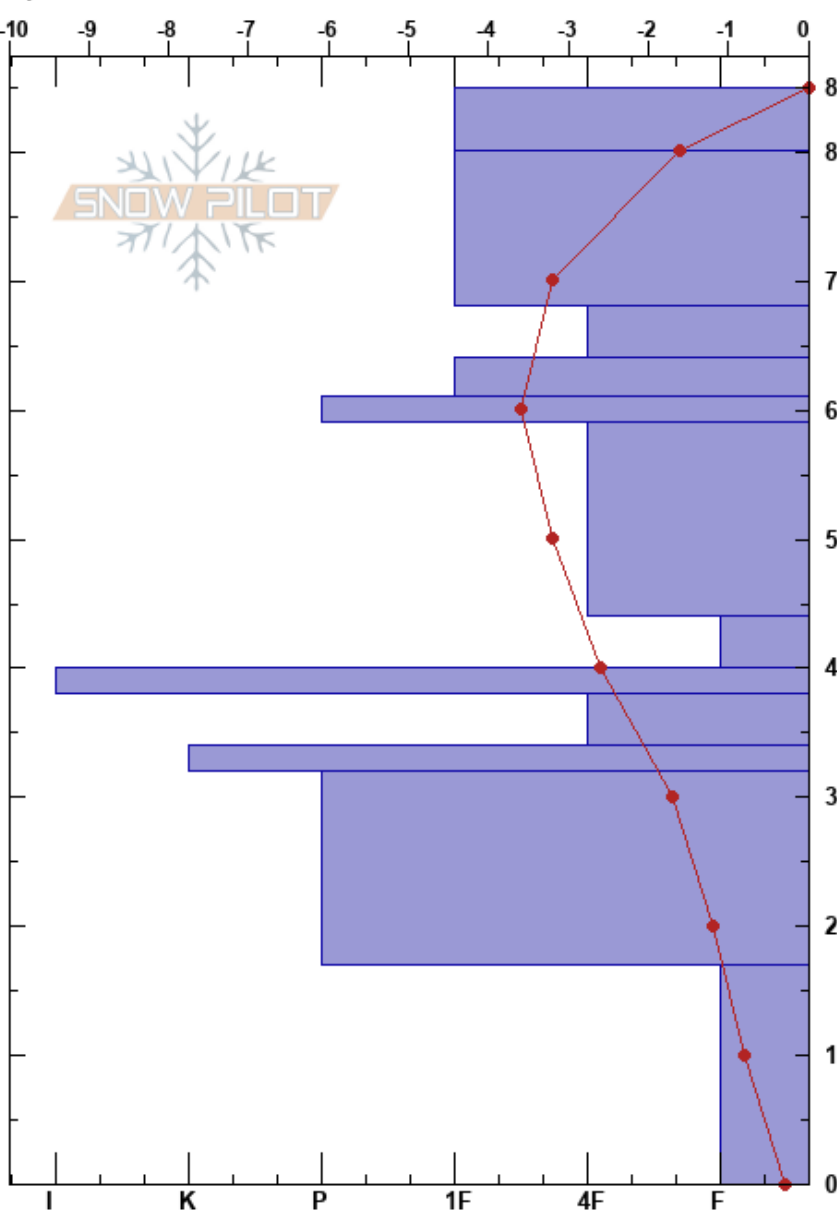

Lauries
 Craigieburn Range
 New Zealand
 Elevation: 1680 m
 Aspect: 180°

Porters Snow Safety
 06/08/2018 - 10:30
 Co-ord: -43.26717N, 171.63861E
 Slope Angle: 37°
 Wind Loading:

Stability: **HS:85**
 Air Temperature: 1.2°C PF:8
 Sky Cover: FEW
 Precipitation: NO
 Wind: Calm

Layer Notes:

Specifics: Pit dug in a Ski Area; Ski tracks on slope; We skied slope

Form	Crystal		ρ kg/m ³	Stability tests & Layer comments
	Size	Moisture		
/	1	D		
●	0.5	D		
●	0.5	D-M		
●	0.5	D		
⊙⊙				
●	0.5	D		
⊕	1	D		← CT11, RP @42cm
■				← CT9, RP @42cm
⊕	1			
⊙⊙		D		
⊕	1.5			
□	1.5	D		