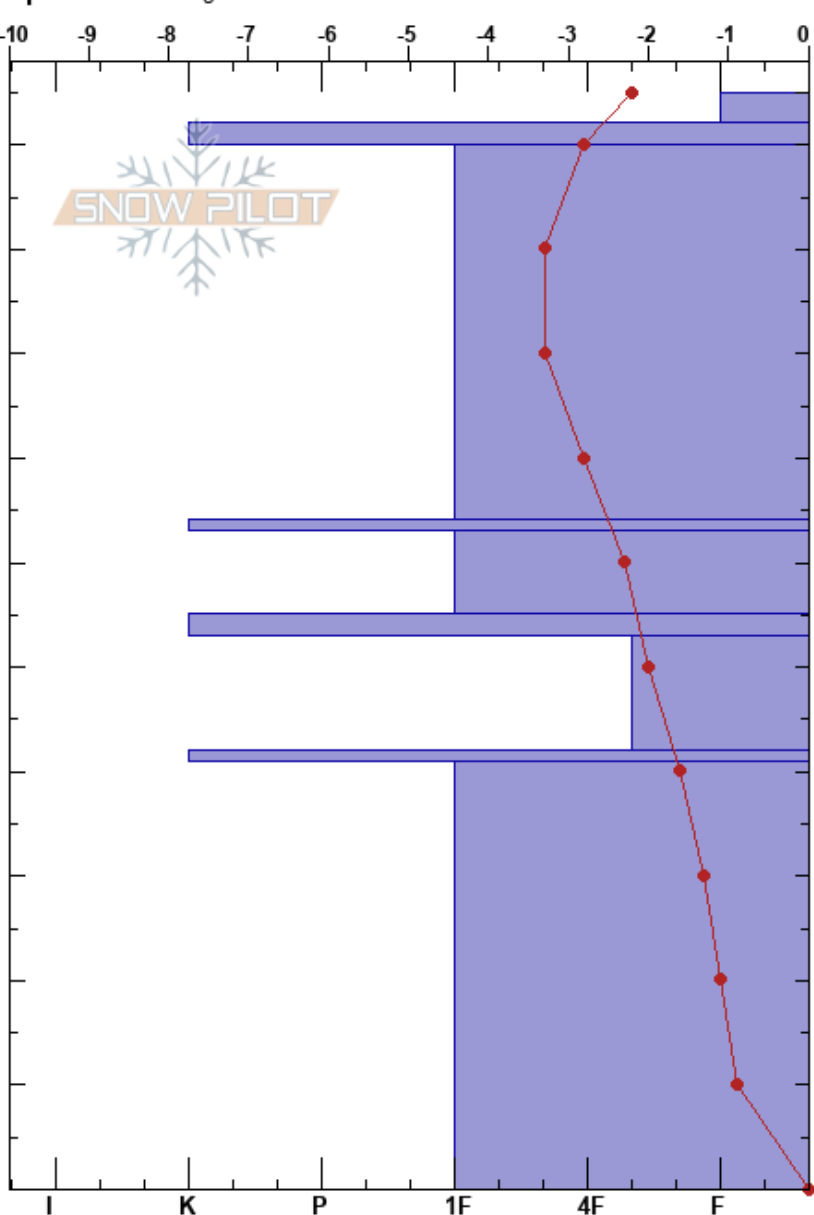

BB5 180805
 Coronet Peak
 New Zealand
Elevation: 1550 m
Aspect: SE
Specifics: Pit dug in a Ski Area

Joseph Ganley
 05/08/2018 - 10:30
Co-ord: -44.91418N, 168.74109W
Slope Angle: 33°
Wind Loading: previous

Stability:
Air Temperature: 3.2°C **PS:** 20 **42-41cm:** Problematic layer
Sky Cover: SCT
Precipitation: NO
Wind: Calm

Height (cm)	Crystal		Moisture	ρ kg/m ³	Stability tests & Layer comments
	Form	Size			
105	-	3			
100	■				
90					← CT13, RP @90cm
80	●	1			
60	■	1			
50	□	1			
40	■				← CT17, RP @39cm
20	♡	2			
0					← ECTX