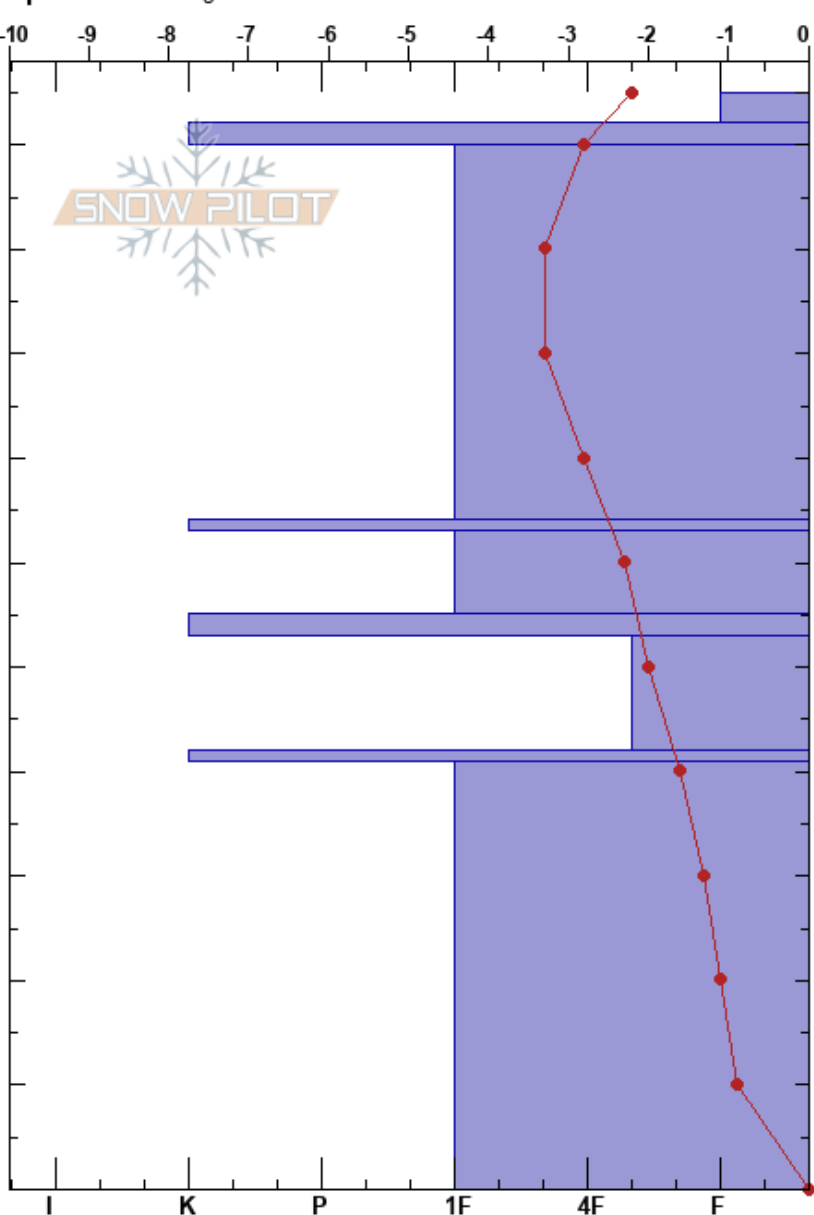

BB5 180805  
 Coronet Peak  
 New Zealand  
**Elevation:** 1550 m  
**Aspect:** SE  
**Specifics:** Pit dug in a Ski Area

Joseph Ganley  
 05/08/2018 - 10:30  
**Co-ord:** -44.91418N, 168.74109W  
**Slope Angle:** 33°  
**Wind Loading:** previous

**Stability:**  
**Air Temperature:** 3.2°C **PS:** 20 **42-41cm:** Problematic layer  
**Sky Cover:** SCT  
**Precipitation:** NO  
**Wind:** Calm

Form	Crystal Size	Moisture	$\rho$ kg/m <sup>3</sup>	Stability tests & Layer comments
—	3			
■				
●	1			← CT13, RP @90cm
■				
●	1			
■				
□	1			
■				← CT17, RP @39cm
♡	2			
				← ECTX