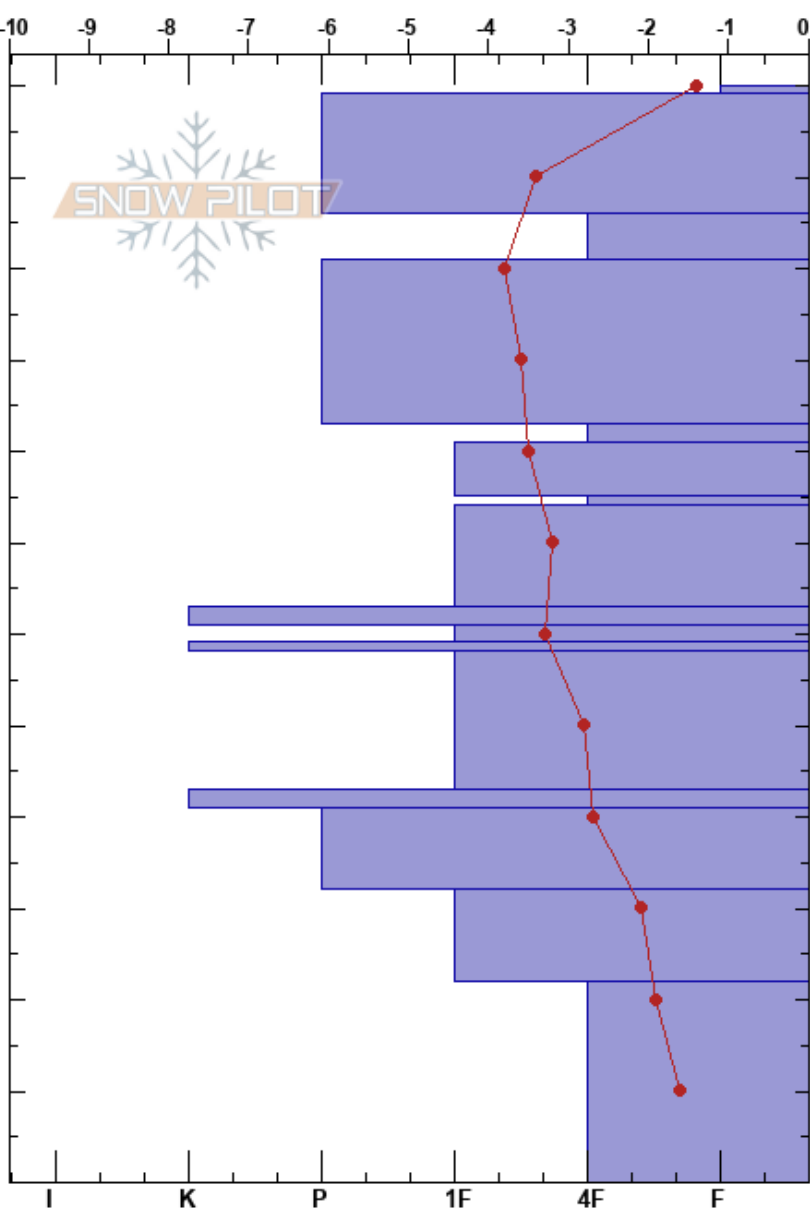

End Chutes - Shadow  
 Remarkables Range  
 New Zealand  
 Elevation: 1960 m  
 Aspect: SE

Remarks Snow Safety  
 03/08/2018 - 13:30  
 Co-ord: -45.05744S, 168.80177E  
 Slope Angle: 38°  
 Wind Loading: no

Stability:  
 Air Temperature: -3.6°C  
 Sky Cover: BKN  
 Precipitation: NO  
 Wind: SE Light Breeze

HS:120  
 PF:30  
 83-81cm: Problematic layer  
 59-58cm: 7/7/18  
 43-41cm: 24/6/18

Specifics: Pit dug in a Ski Area; Ski tracks on slope; We skied slope

Height (cm)	Crystal		Moisture	$\rho$ kg/m <sup>3</sup>	Stability tests & Layer comments
	Form	Size			
120	↔	1			
110	•	0.3			
100	•	0.3			
90	•	0.3			
80	⊖	0.5			
80	•	0.5			
70	∇	3			
70	⊖	1			
60	⊙⊙				
60	⊖	1			
60	=				59-58cm: 7/7/18
50	⊖	1			
40	⊙⊙				
40	•	0.5			43-41cm: 24/6/18
30	⊖	1			
20					
10	□	1.5			
0					ECTX