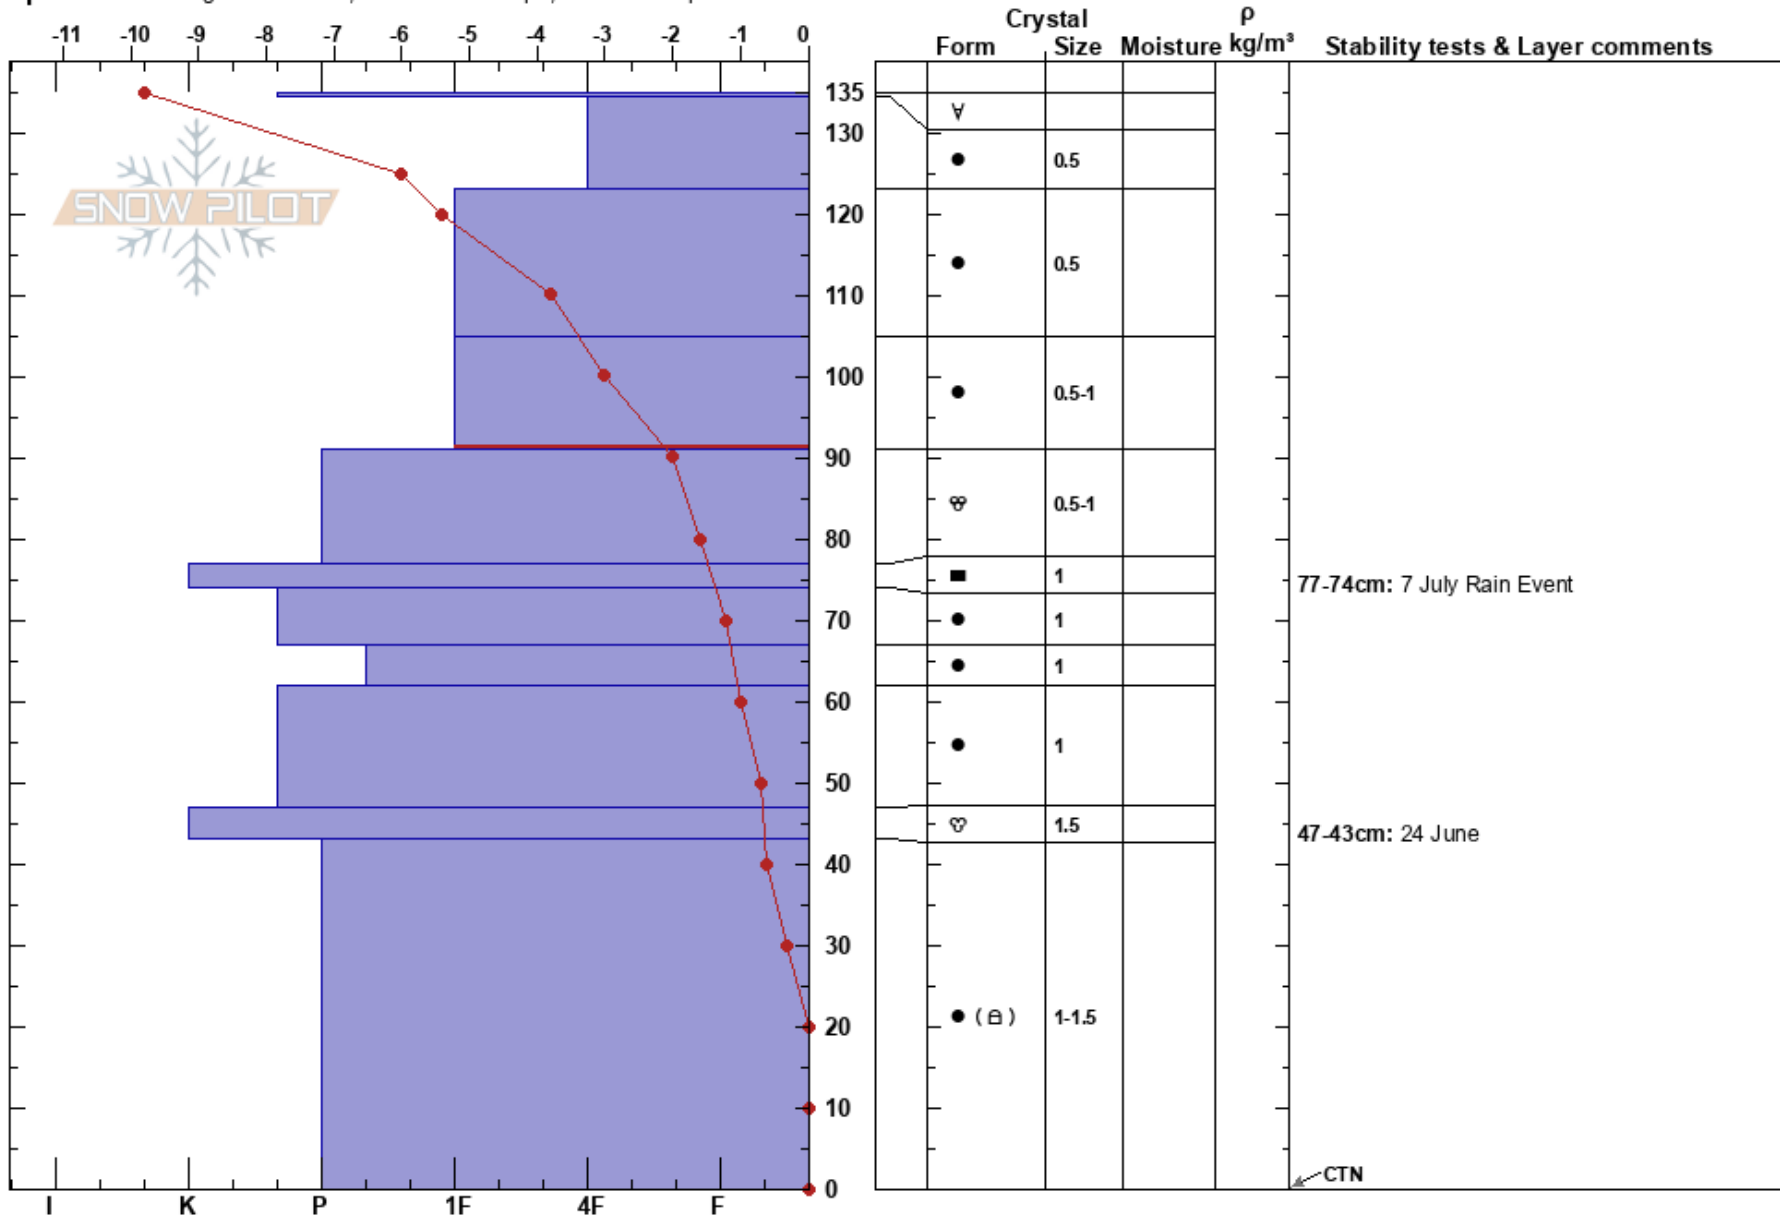

Lower Festival
 Remarkables Range
 New Zealand
Elevation: 1875 m
Aspect: 165°

Irene Henninger
 30/07/2018 - 12:50
Co-ord: -45.06182N, 168.80791W
Slope Angle: 37°
Wind Loading: previous

Stability: Very Good
Air Temperature: 1.8°C
Sky Cover: FEW
Precipitation: NO
Wind: Calm

HS:135
PF:20
Layer Notes:
 105-91cm: Problematic layer
 77-74cm: 7 July Rain Event
 47-43cm: 24 June

Specifics: Pit dug in a Ski Area; Ski tracks on slope; We skied slope

Notes: Pit by Irene Henninger and Andrew Forsman