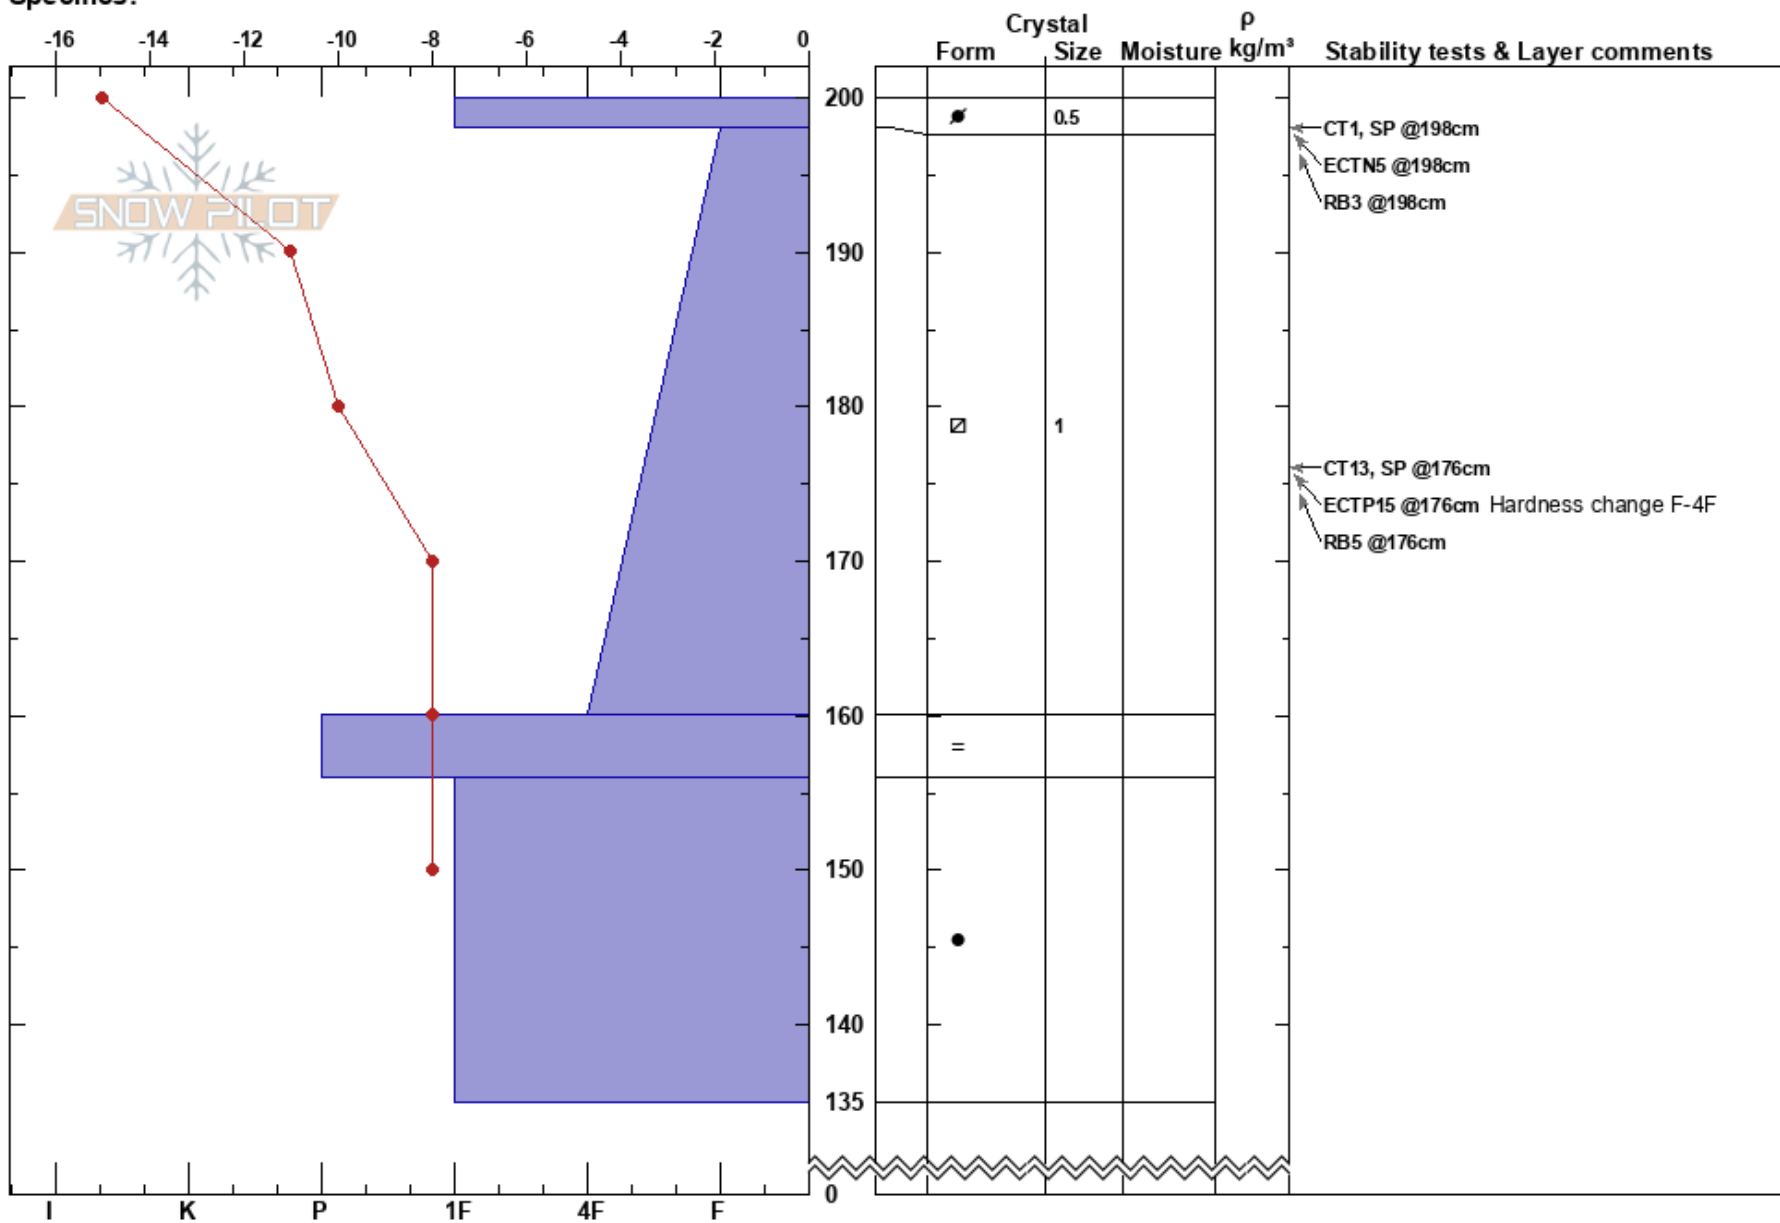

Upper Laguna  
 Cerro Cathedral  
 Argentina  
 Elevation: 6900 ft  
 Aspect: 113°  
 Specifics:

David Reichel  
 01/08/2018 - 12:00  
 Co-ord: -41.17961N, -71.48268W  
 Slope Angle: 20°  
 Wind Loading: previous

Stability: **HS:200** **Layer Notes:**  
 Air Temperature: -10°C **PF:25** 198-160cm:Problematic layer  
 Sky Cover: CLR  
 Precipitation: NO  
 Wind: Calm

Notes: