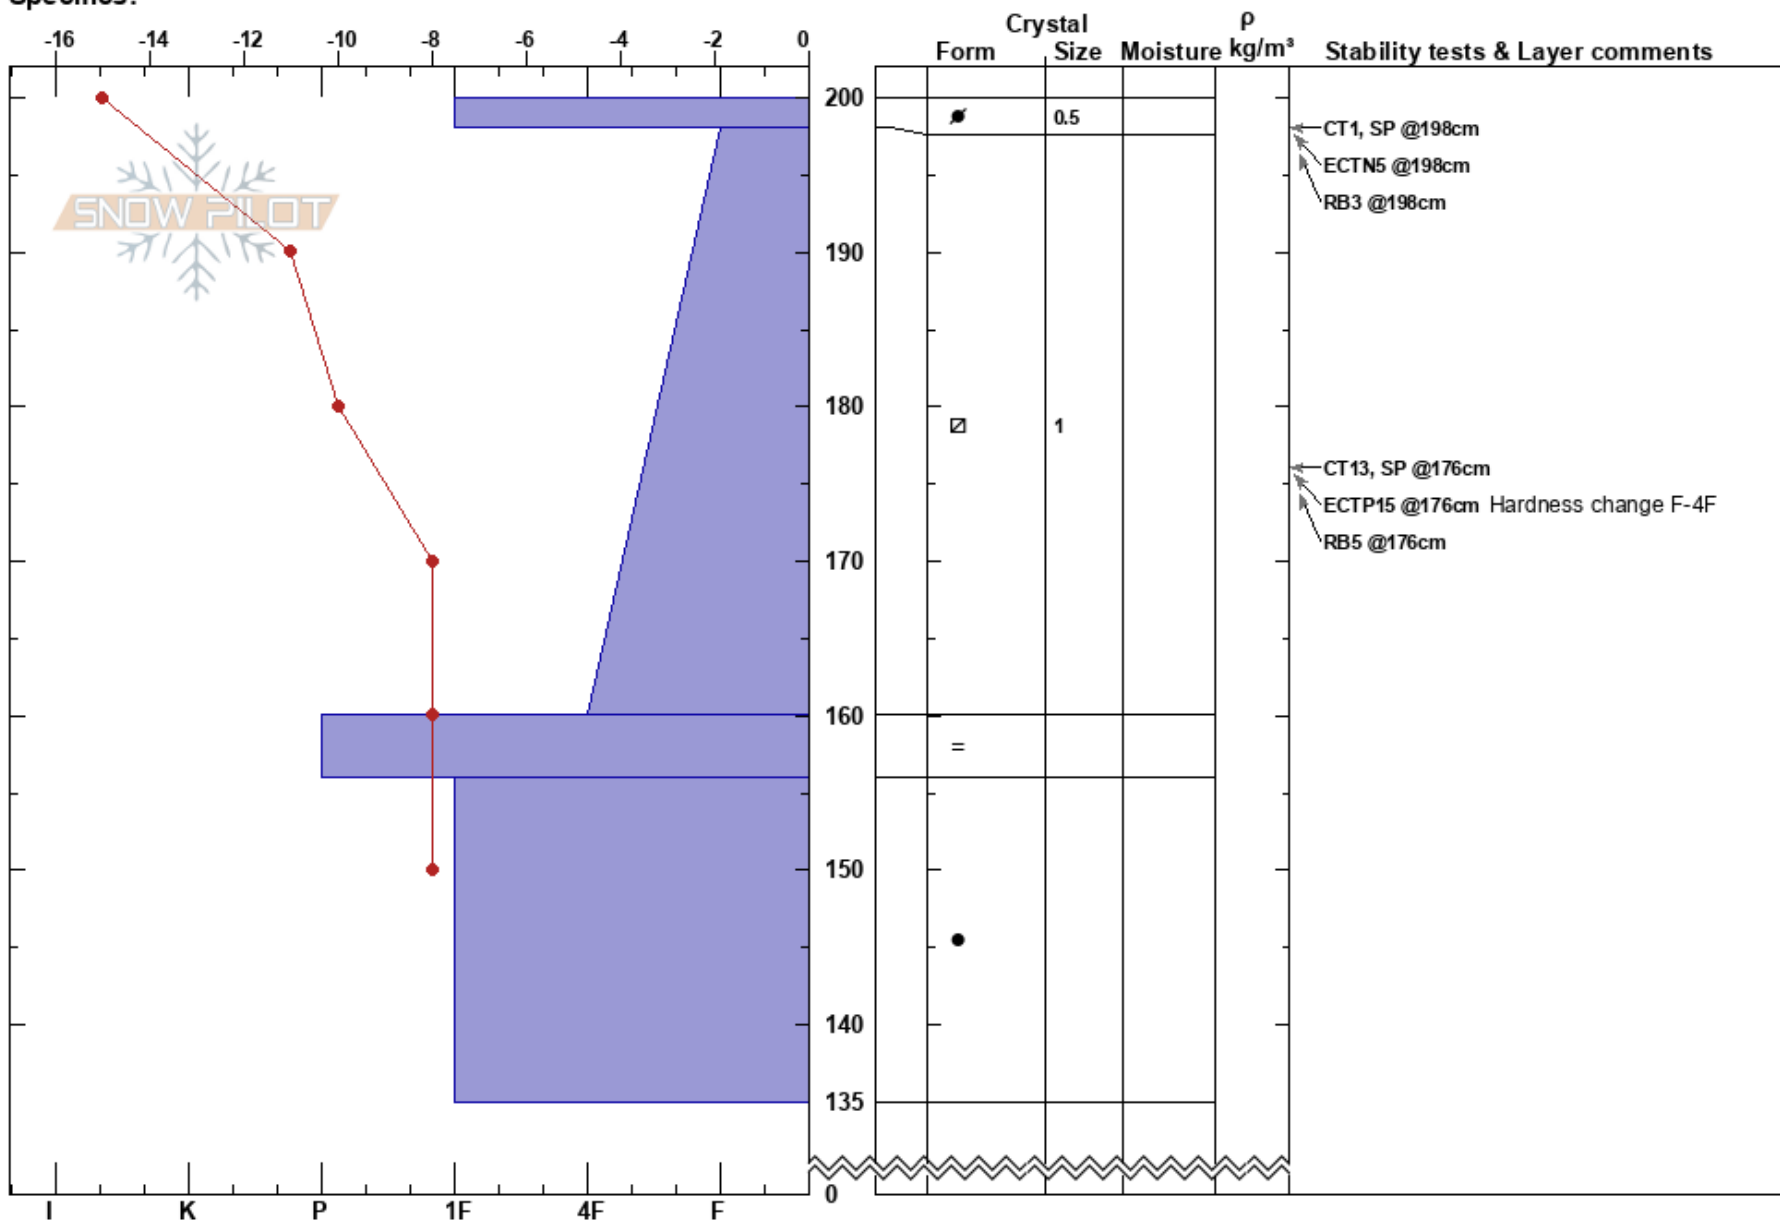

Upper Laguna
 Cerro Cathedral
 Argentina
 Elevation: 6900 ft
 Aspect: 113°
 Specifics:

David Reichel
 01/08/2018 - 12:00
 Co-ord: -41.17961N, -71.48268W
 Slope Angle: 20°
 Wind Loading: previous

Stability: **HS:200**
 Air Temperature: -10°C PF:25 198-160cm:Problematic layer
 Sky Cover: CLR
 Precipitation: NO
 Wind: Calm