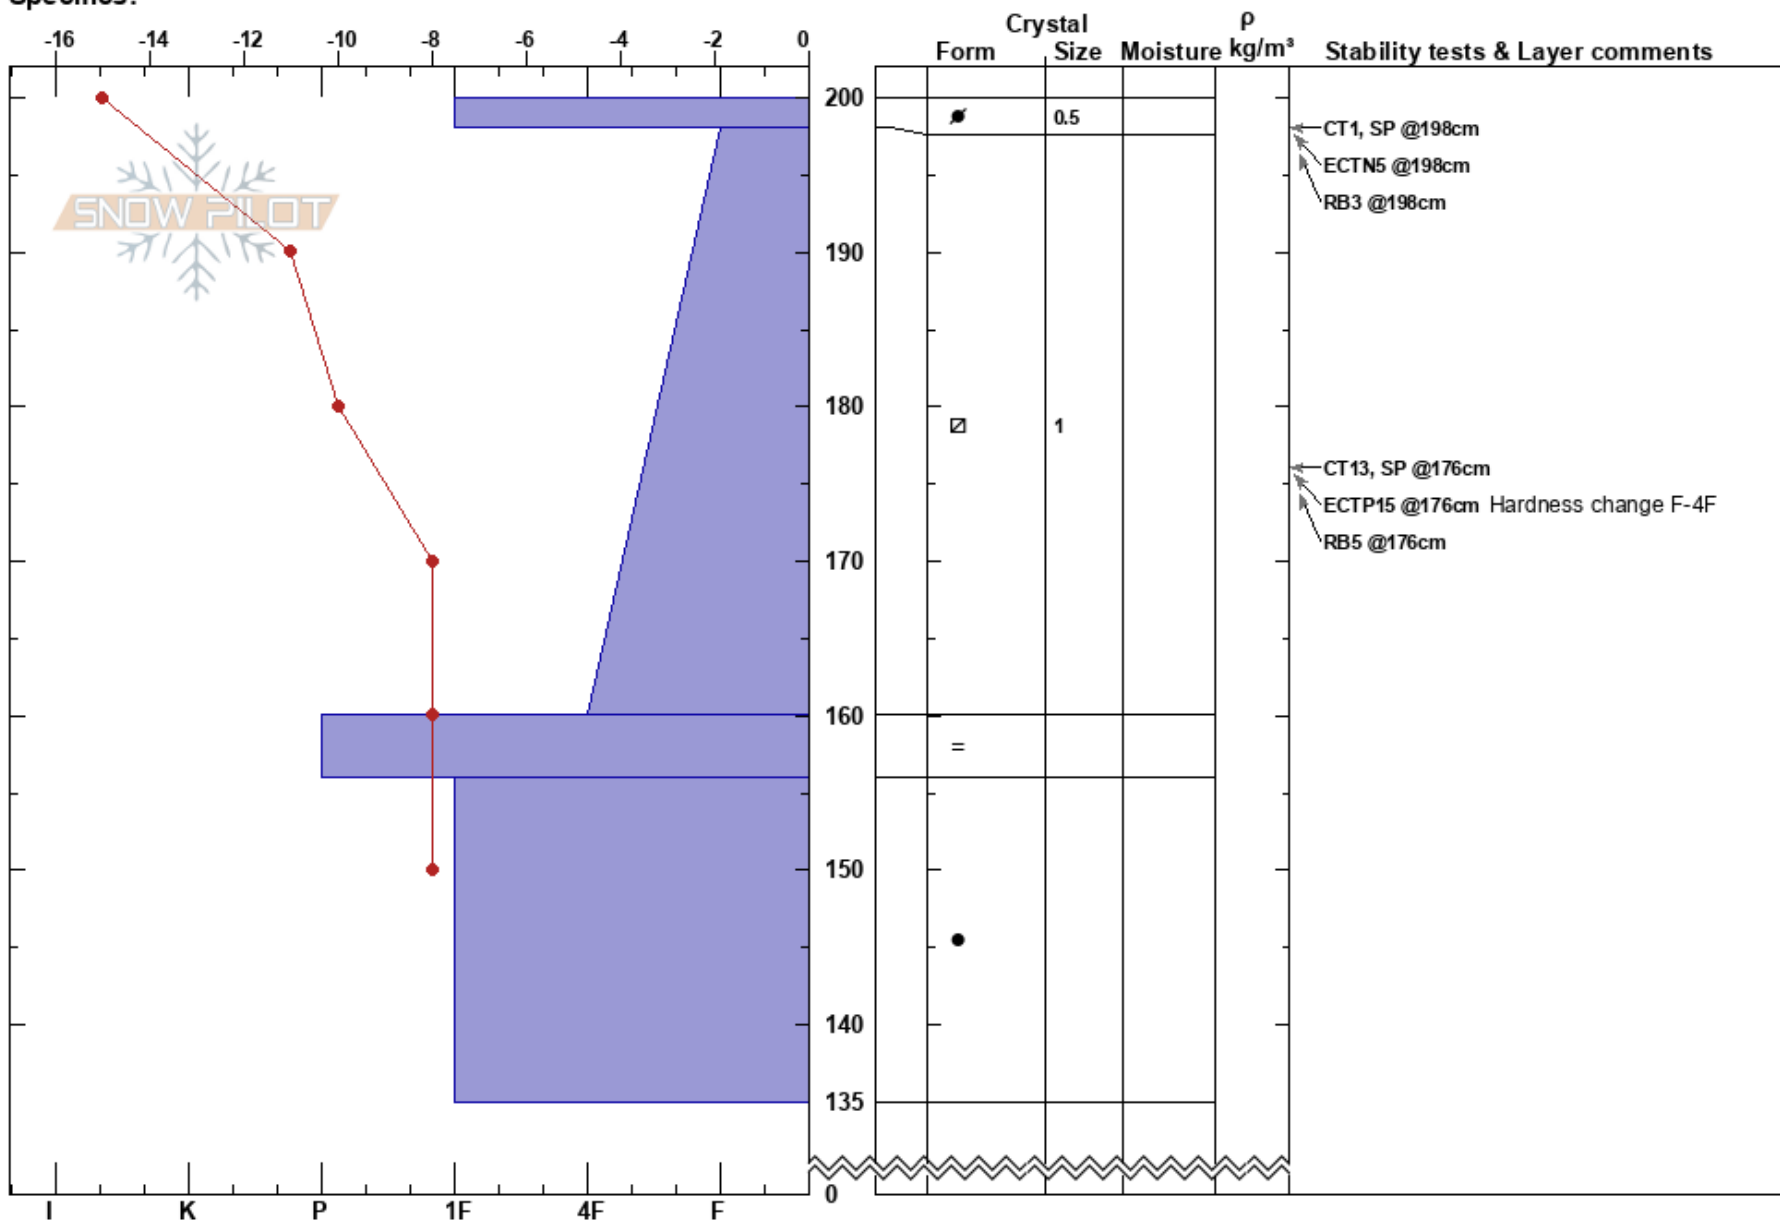

Upper Laguna
 Cerro Cathedral
 Argentina
 Elevation: 6900 ft
 Aspect: 113°
 Specifics:

David Reichel
 01/08/2018 - 12:00
 Co-ord: -41.17961N, -71.48268W
 Slope Angle: 20°
 Wind Loading: previous

Stability: **HS:200** **Layer Notes:**
 Air Temperature: -10°C **PF:25** 198-160cm:Problematic layer
 Sky Cover: CLR
 Precipitation: NO
 Wind: Calm