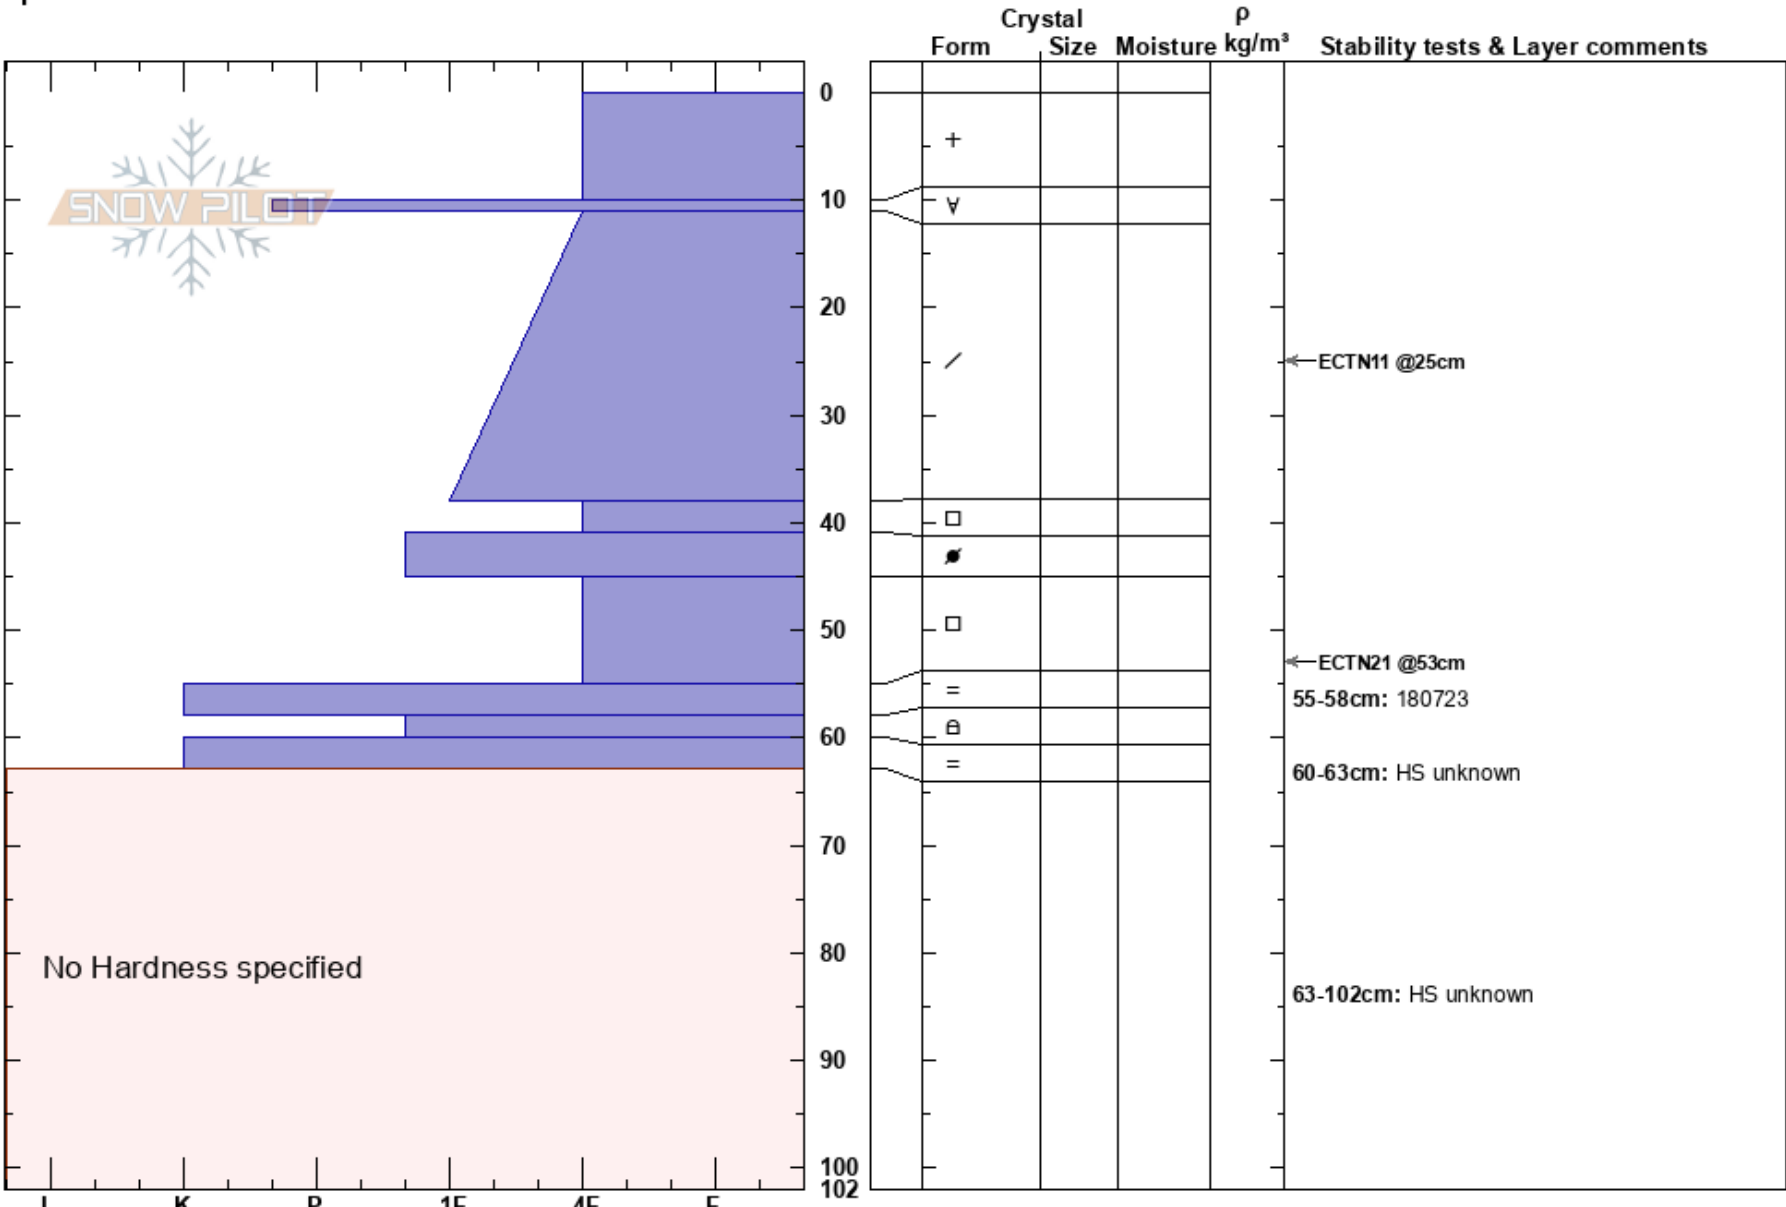

Advance peak  
 South Harris  
 New Zealand  
**Elevation:** 1640 m  
**Aspect:** SE  
**Specifics:**

Harris Mountain  
 28/07/2018 - 11:00  
**Co-ord:**  
**Slope Angle:**  
**Wind Loading:** yes

**Stability:**  
**Air Temperature:**  
**Sky Cover:** BKN  
**Precipitation:** S-1  
**Wind:** NW Moderate

**Layer Notes:**  
 55-58cm: 180723  
 60-63cm: HS unknown  
 63-102cm: HS unknown

Notes: No Hardness specified