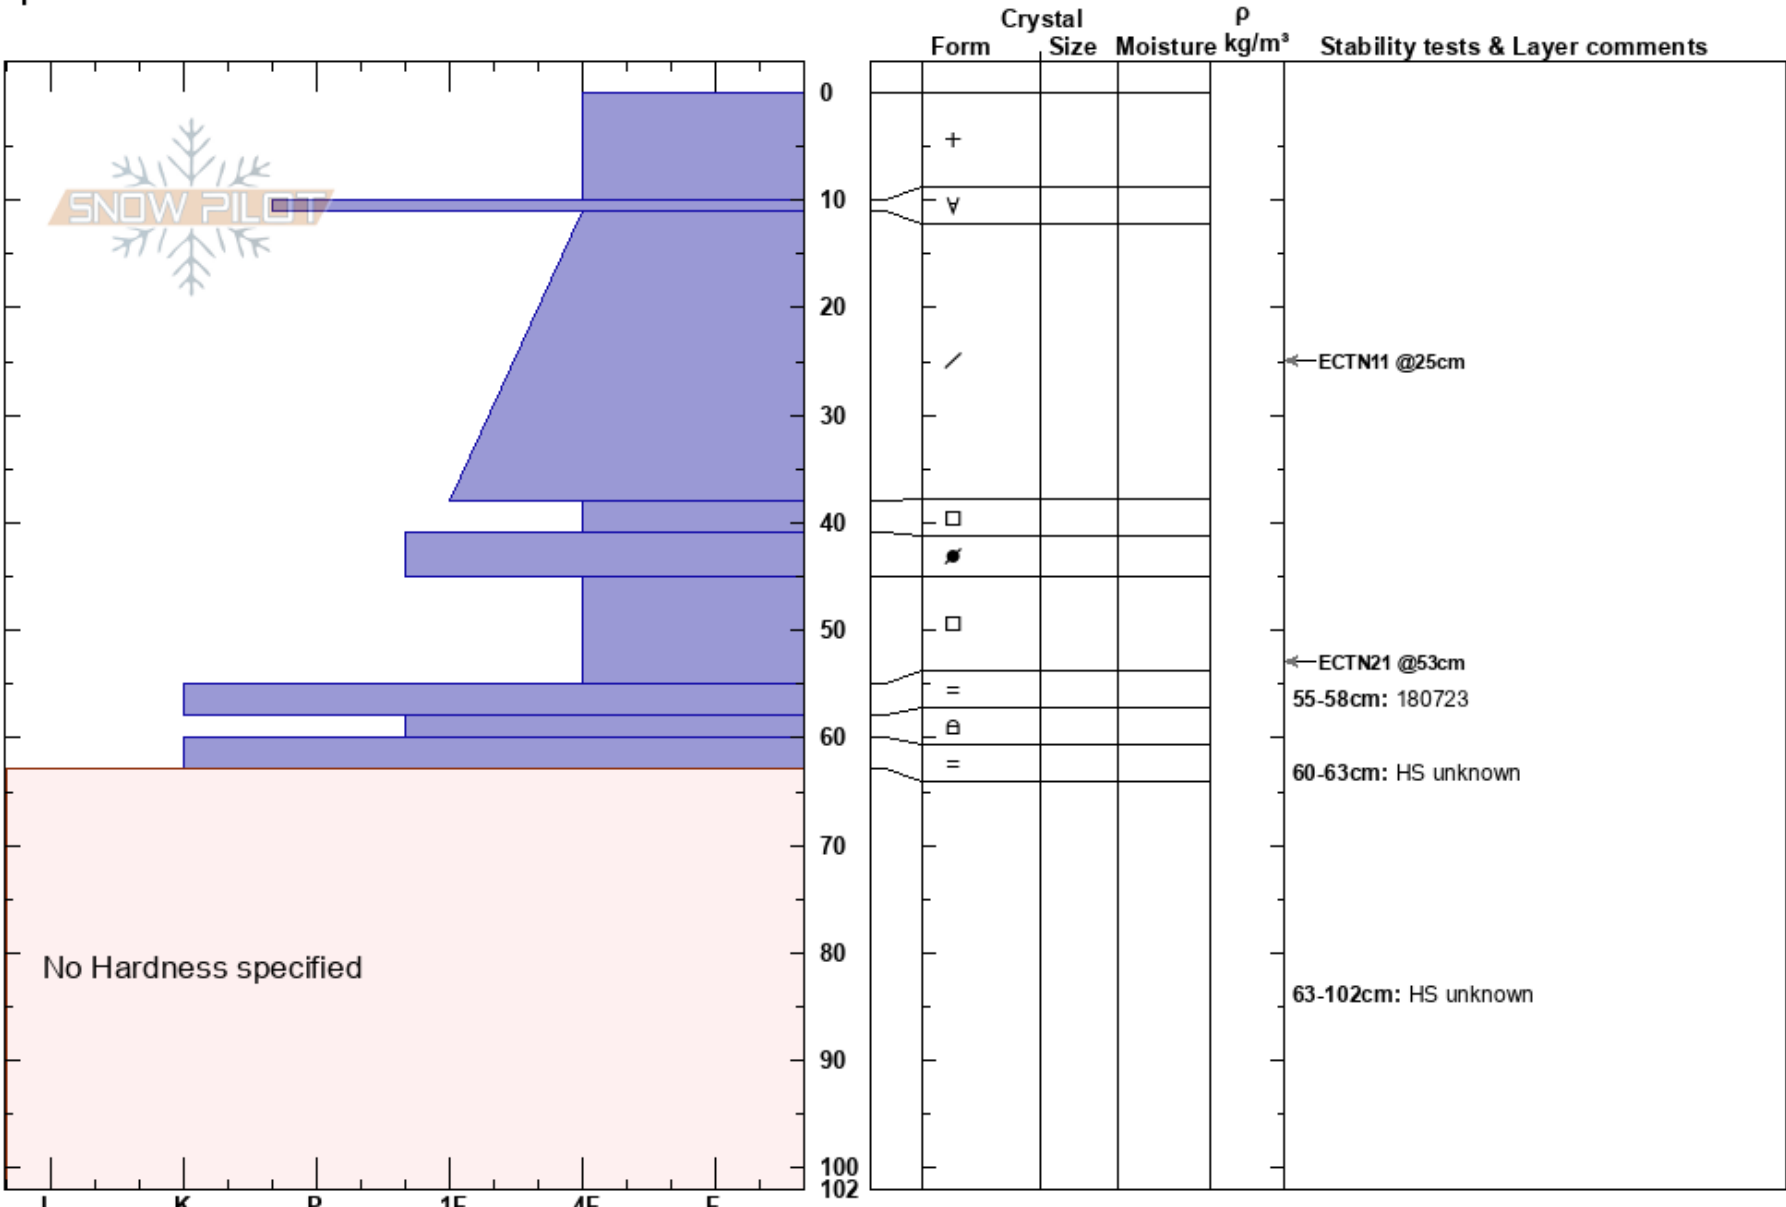

Advance peak  
 South Harris  
 New Zealand  
**Elevation:** 1640 m  
**Aspect:** SE  
**Specifics:**

Harris Mountain  
 28/07/2018 - 11:00  
**Co-ord:**  
**Slope Angle:**  
**Wind Loading:** yes

**Stability:**  
**Air Temperature:**  
**Sky Cover:** BKN  
**Precipitation:** S-1  
**Wind:** NW Moderate

**Layer Notes:**  
 55-58cm: 180723  
 60-63cm: HS unknown  
 63-102cm: HS unknown

Notes: