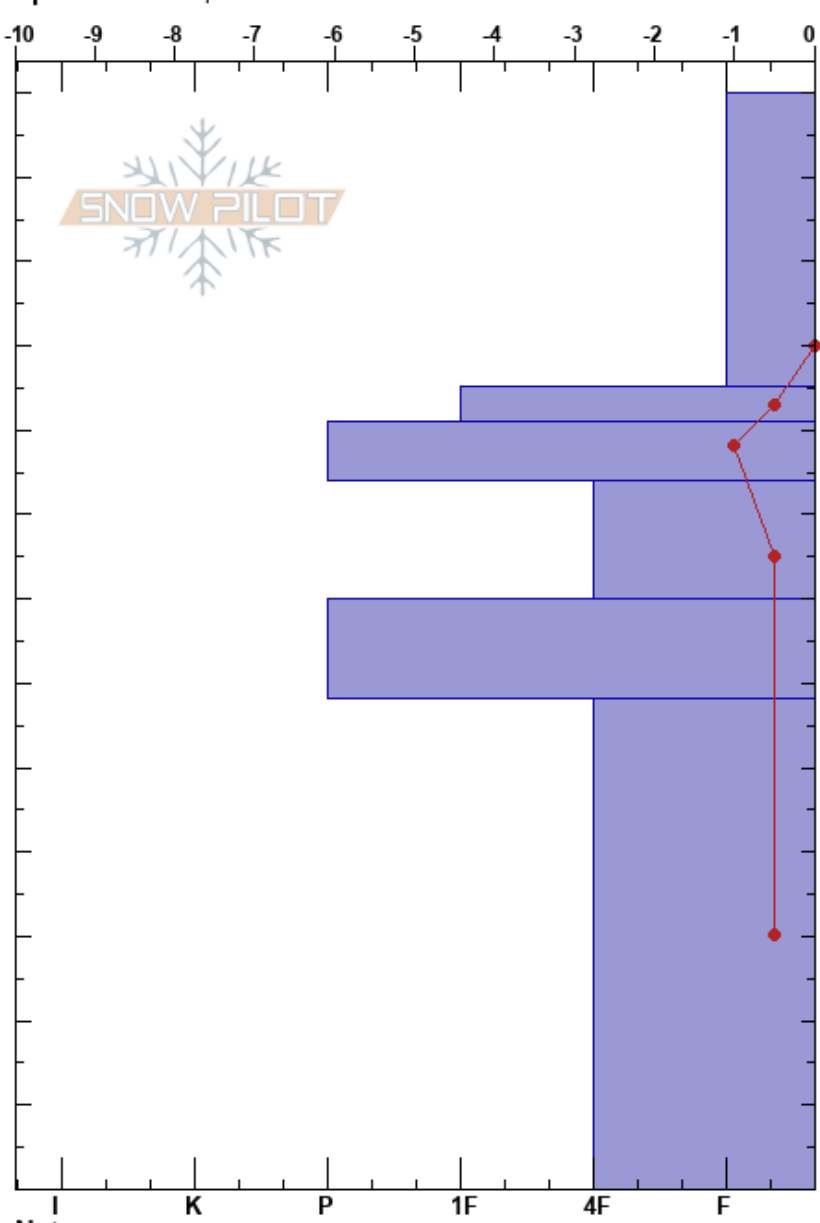

Huilo Huilo
 Mocho - Choshuenco
 Chile
Elevation: 1360 m
Aspect: NE
Specifics: Poor pit location

Sebastian Anguita
 26/07/2018 - 17:00
Co-ord: -39.91428S, -71.98741W
Slope Angle: 33°
Wind Loading:

Stability:
Air Temperature: 7°C
Sky Cover: BKN
Precipitation: NO
Wind: Calm

HS: 130
PF: 10
Layer Notes:

Height (m)	Crystal		Moisture	ρ kg/m ³	Stability tests & Layer comments
	Form	Size			
115	●				
95	●				
90	○				
75	●				
65	○				
30	○				

Notes:

I K P 1F 4F F

CTN