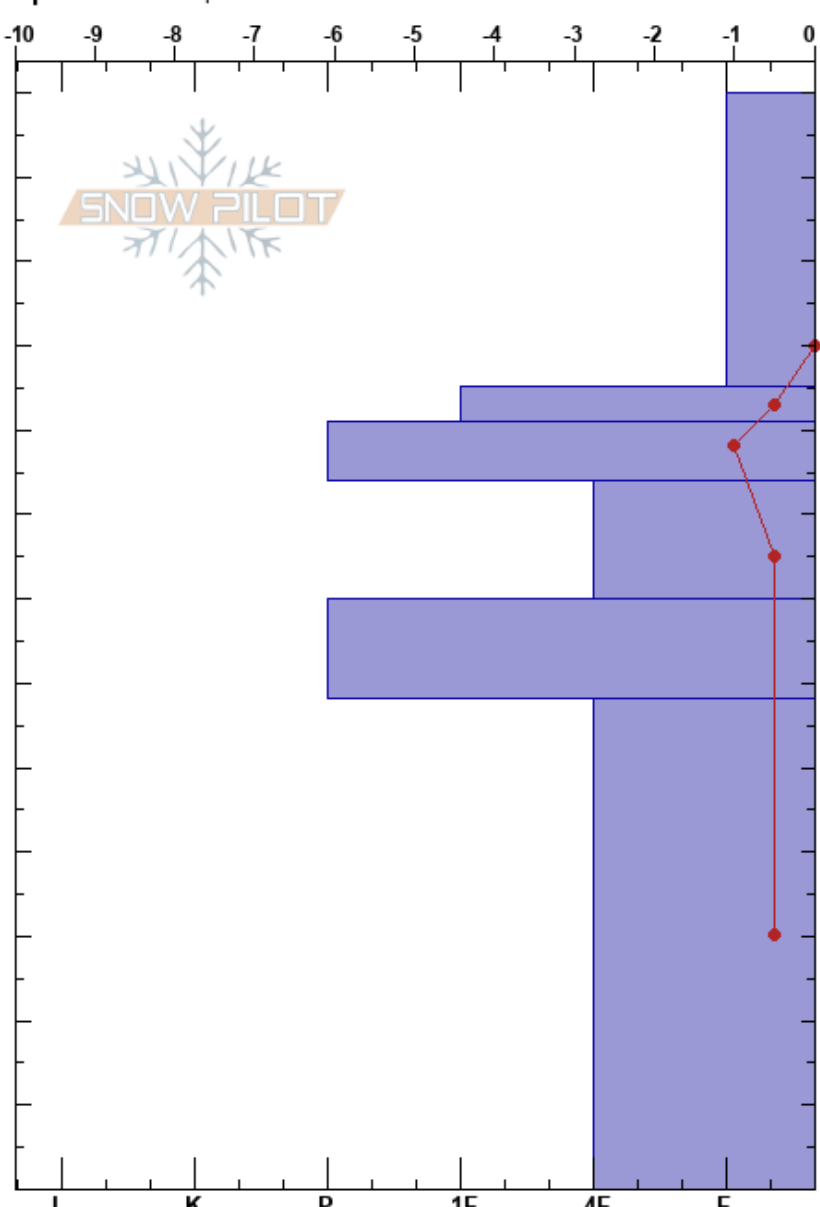

Huilo Huilo
 Mocho - Choshuenco
 Chile
Elevation: 1360 m
Aspect: NE
Specifics: Poor pit location

Sebastian Anguita
 26/07/2018 - 17:00
Co-ord: -39.91428S, -71.98741W
Slope Angle: 33°
Wind Loading:

Stability: HS:130
Air Temperature: 7°C
Sky Cover: BKN
Precipitation: NO
Wind: Calm

Layer Notes:

Height (m)	Crystal		Moisture	ρ kg/m ³	Stability tests & Layer comments
	Form	Size			
130					
115					
110					
105					
100					
95					
90					
85					
80					
75					
70					
65					
60					
55					
50					
45					
40					
35					
30					
25					
20					
15					
10					
5					
0					