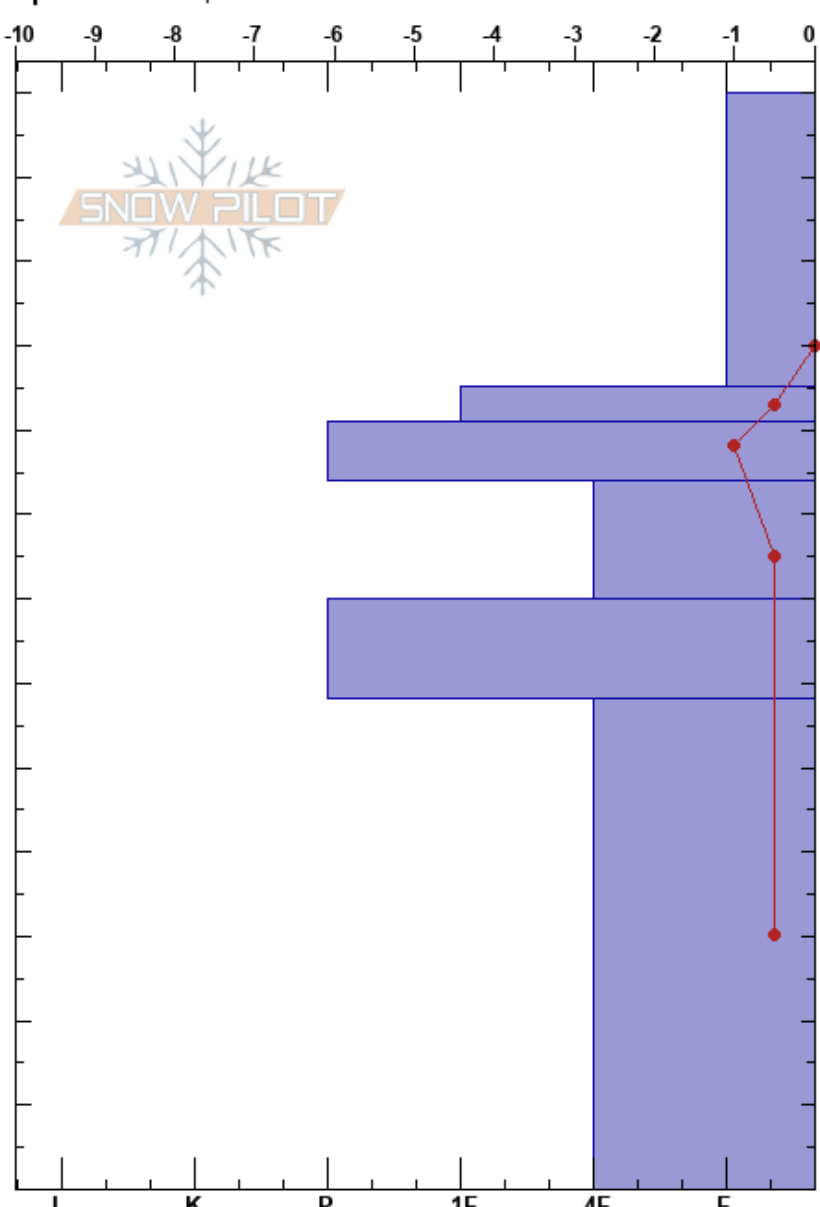

Huilo Huilo
 Mocho - Choshuenco
 Chile
Elevation: 1360 m
Aspect: NE
Specifics: Poor pit location

Sebastian Anguita
 26/07/2018 - 17:00
Co-ord: -39.91428S, -71.98741W
Slope Angle: 33°
Wind Loading:

Stability: HS:130
Air Temperature: 7°C
Sky Cover: BKN
Precipitation: NO
Wind: Calm

Layer Notes:

Height (m)	Crystal		Moisture	ρ kg/m ³	Stability tests & Layer comments
	Form	Size			
130					
110					
100					
95					
90					
80					
70					
60					
50					
40					
30					
20					
10					
0					