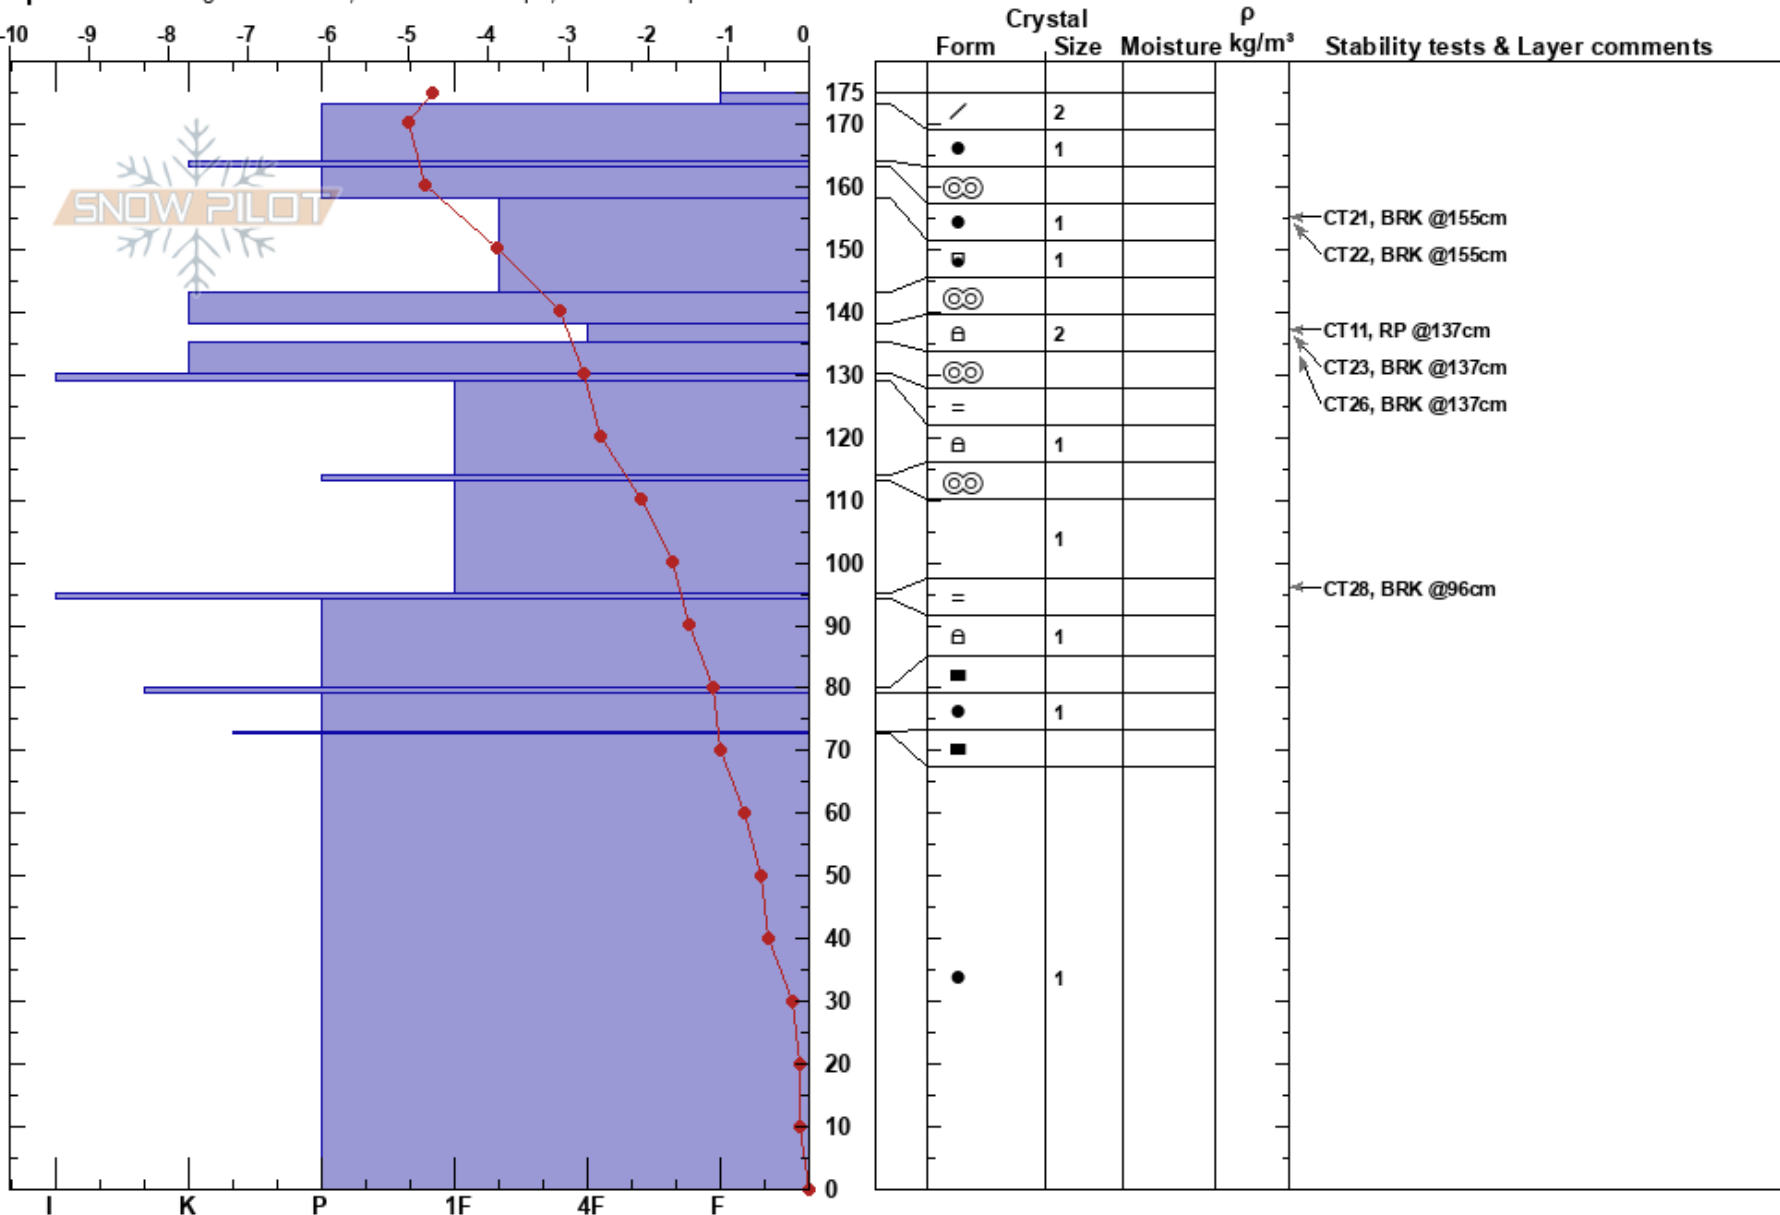

Leaper, Porters
 Craigieburn Range
 New Zealand
 Elevation: 1864 m
 Aspect: 102°

Porters Snow Safety
 25/07/2018 - 12:00
 Co-ord: -43.27083N, 171.62730E
 Slope Angle: 36°
 Wind Loading:

Stability: Good
 Air Temperature: -3.7°C
 Sky Cover: X
 Precipitation: NO
 Wind: Calm

HS:175
 138-135cm:Problematic layer

Specifics: Pit dug in a Ski Area; Ski tracks on slope; We skied slope

Notes: We were interested in investigating the presence of faceted grains above and below our numerous ice crusts.