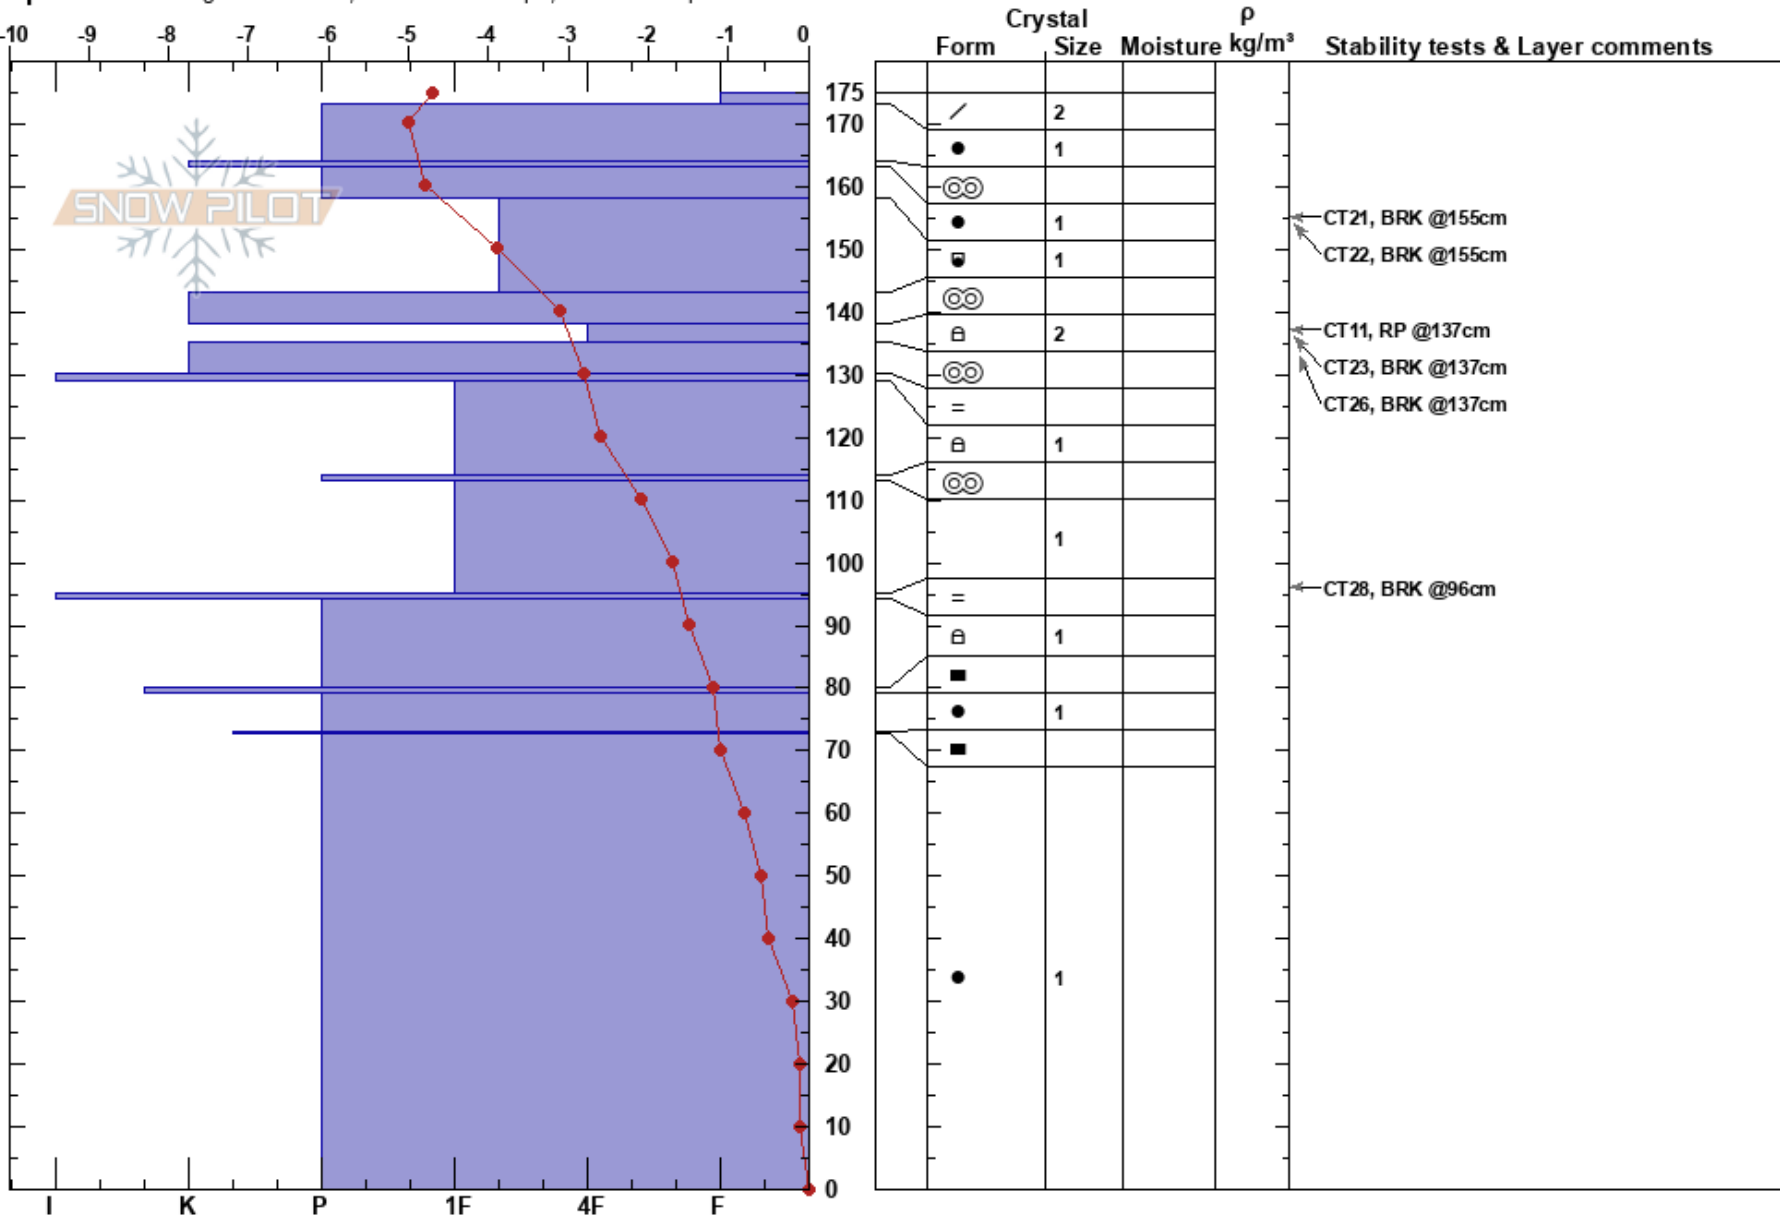

Leaper, Porters
 Craigieburn Range
 New Zealand
 Elevation: 1864 m
 Aspect: 102°

Porters Snow Safety
 25/07/2018 - 12:00
 Co-ord: -43.27083N, 171.62730E
 Slope Angle: 36°
 Wind Loading:

Stability: Good
 Air Temperature: -3.7°C
 Sky Cover: X
 Precipitation: NO
 Wind: Calm

HS:175
 Layer Notes:
 138-135cm:Problematic layer

Specifics: Pit dug in a Ski Area; Ski tracks on slope; We skied slope

Notes: We were interested in investigating the presence of faceted grains above and below our numerous ice crusts.