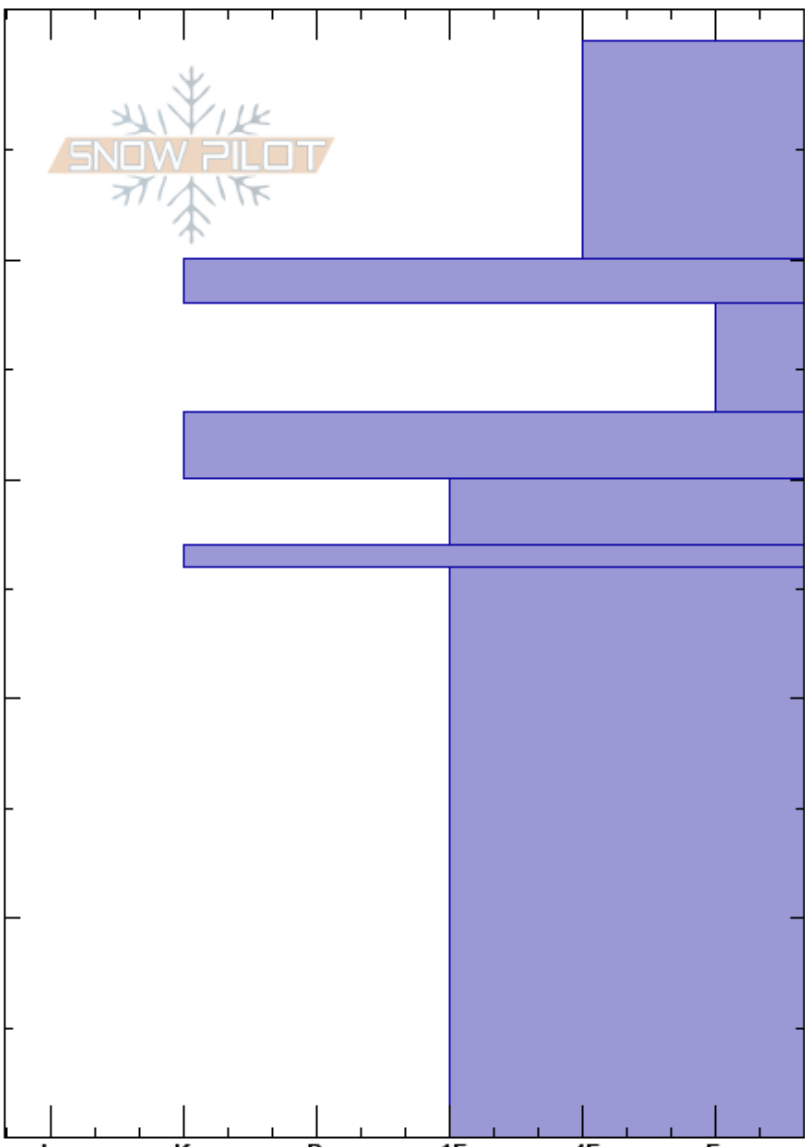

Nt Remarks Pt 2115  
Remarkables Range  
New Zealand  
Elevation: 2050 m  
Aspect: SE  
Specifics:

Harris Mountain  
24/07/2018 - 10:00  
Co-ord:  
Slope Angle: 35°  
Wind Loading:

Stability:  
Air Temperature:  
Sky Cover:  
Precipitation:  
Wind:

HS:50

Layer Notes:

	Crystal		$\rho$ kg/m <sup>3</sup>	Stability tests & Layer comments
	Form	Size		
0	/			
10	⊙⊙			
	□			
20	⊙⊙			← ECTP17 @17cm On FC above MFcr
	☪			
	⊙⊙			
30				
40	☪			
50				

Notes: