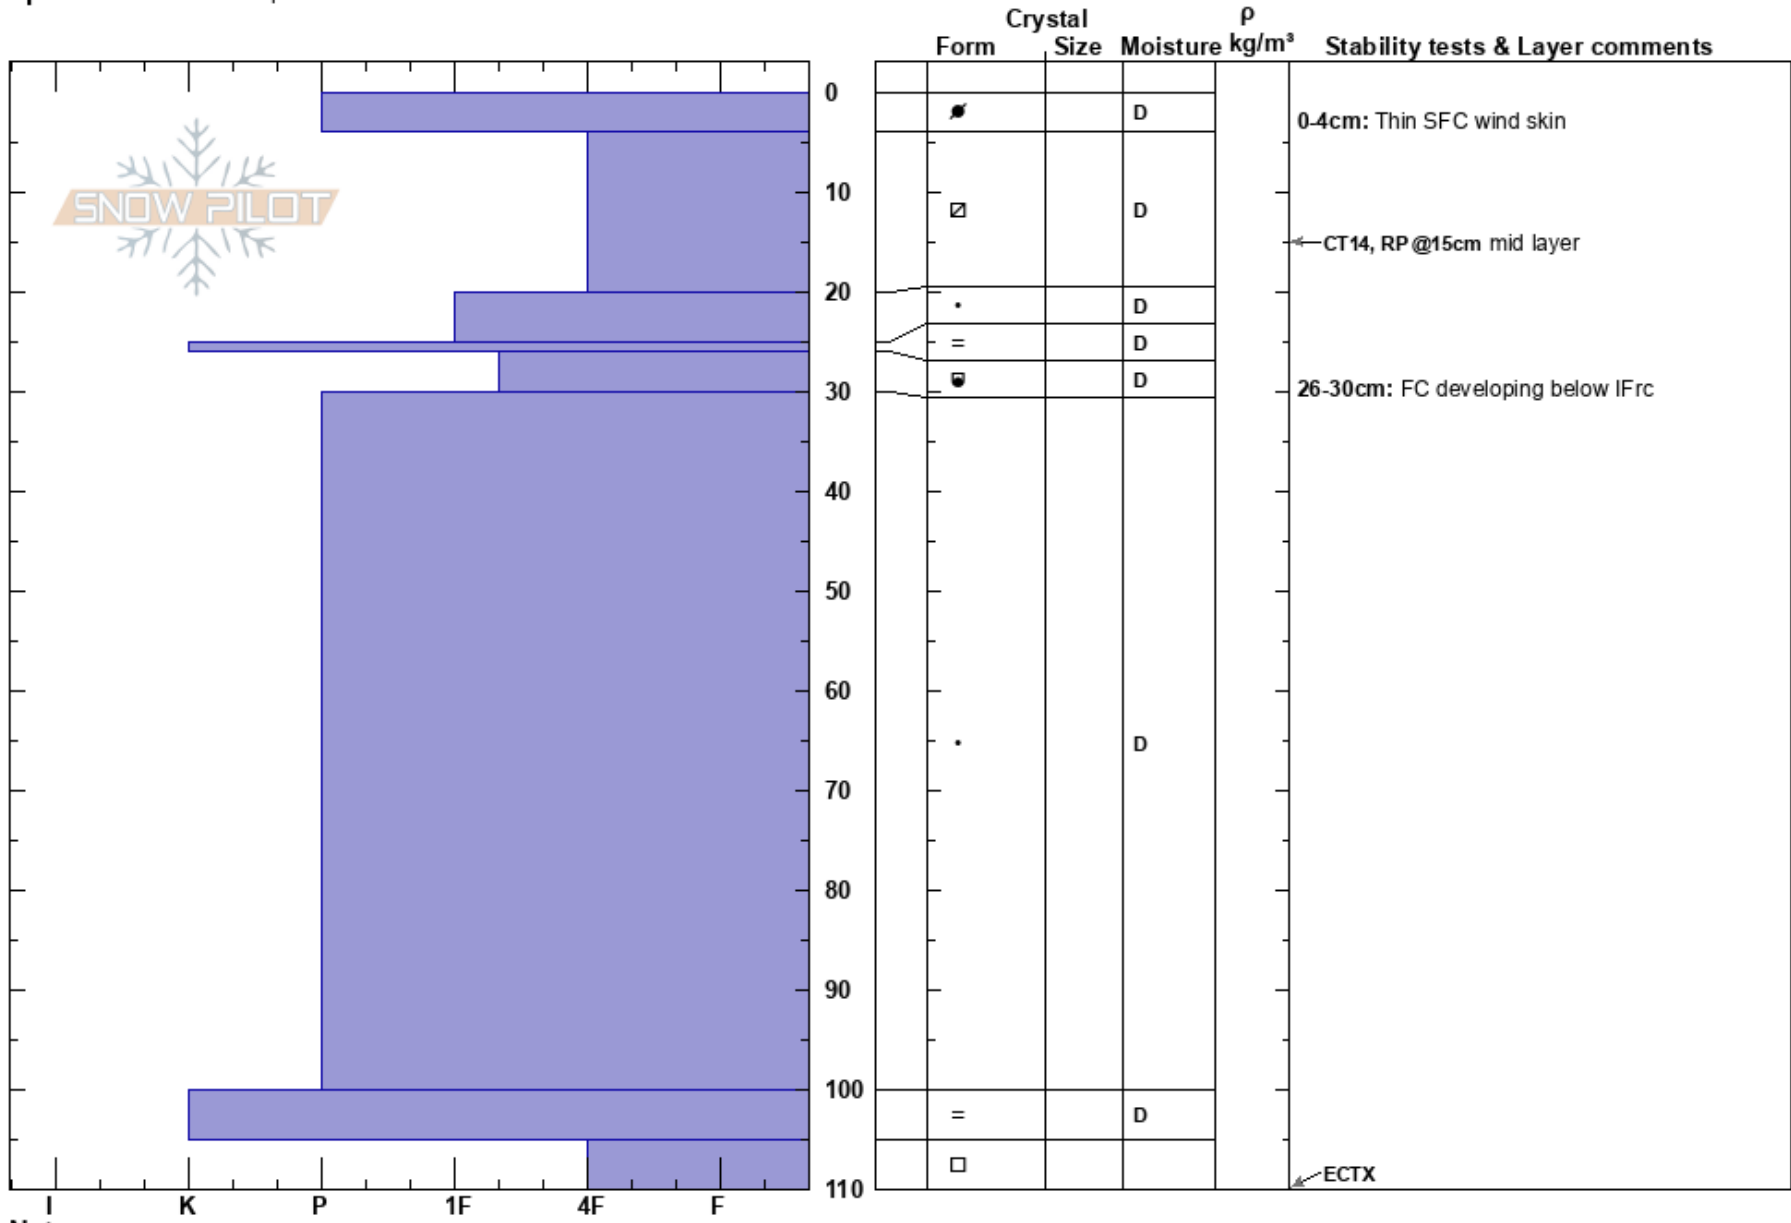

Black Peak  
 Central Harris  
 New Zealand  
**Elevation:** 2100 m  
**Aspect:** S  
**Specifics:** We skied slope

Snow Safety  
 18/07/2018 - 14:00  
**Co-ord:**  
**Slope Angle:** 22°  
**Wind Loading:**

**Stability:** Good  
**Air Temperature:**  
**Sky Cover:** CLR  
**Precipitation:** NO  
**Wind:** W Light Breeze

**Layer Notes:**  
 0-4cm: Thin SFC wind skin  
 26-30cm: FC developing below IFrc

Notes: