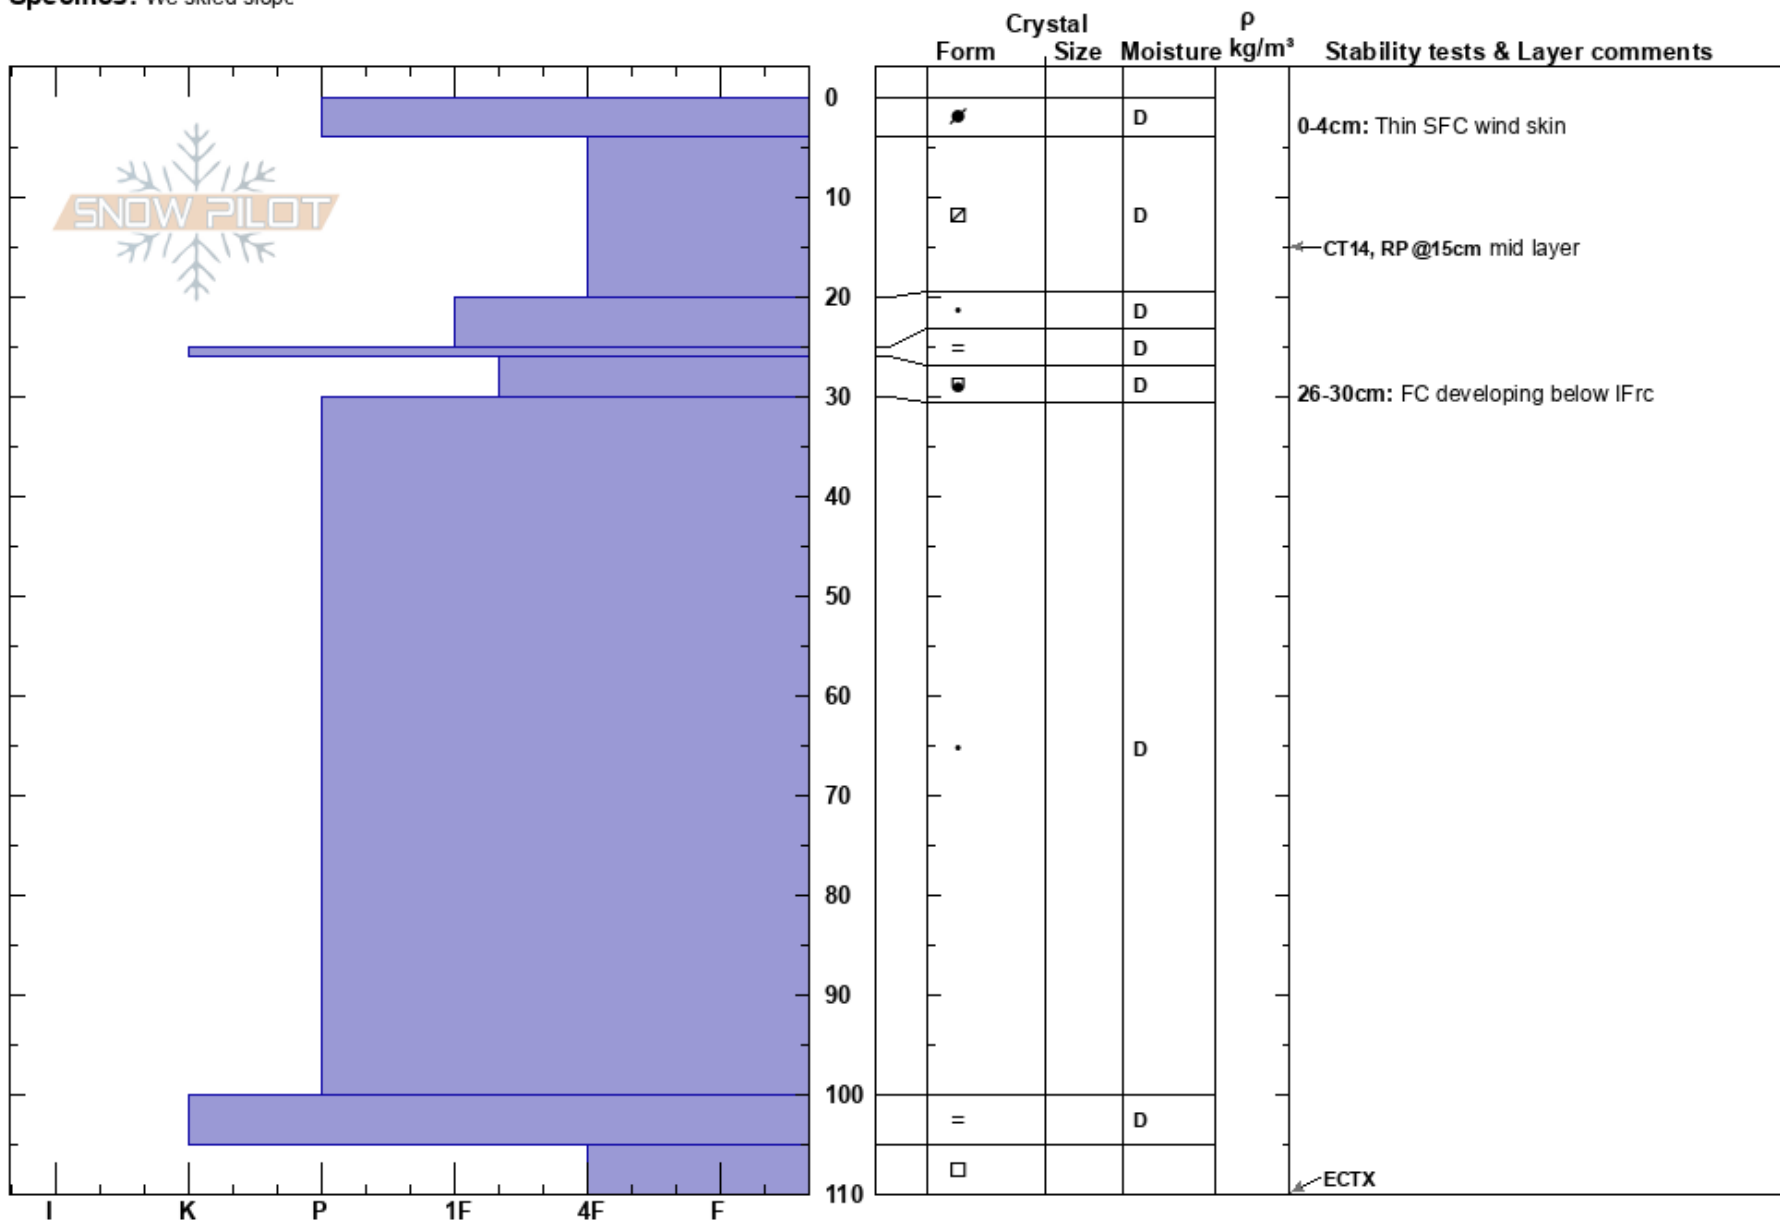

Black Peak  
 Central Harris  
 New Zealand  
**Elevation:** 2100 m  
**Aspect:** S  
**Specifics:** We skied slope

Snow Safety  
 18/07/2018 - 14:00  
**Co-ord:**  
**Slope Angle:** 22°  
**Wind Loading:**

**Stability:** Good  
**Air Temperature:**  
**Sky Cover:** CLR  
**Precipitation:** NO  
**Wind:** W Light Breeze

**Layer Notes:**  
 0-4cm: Thin SFC wind skin  
 26-30cm: FC developing below IFrc

Notes: