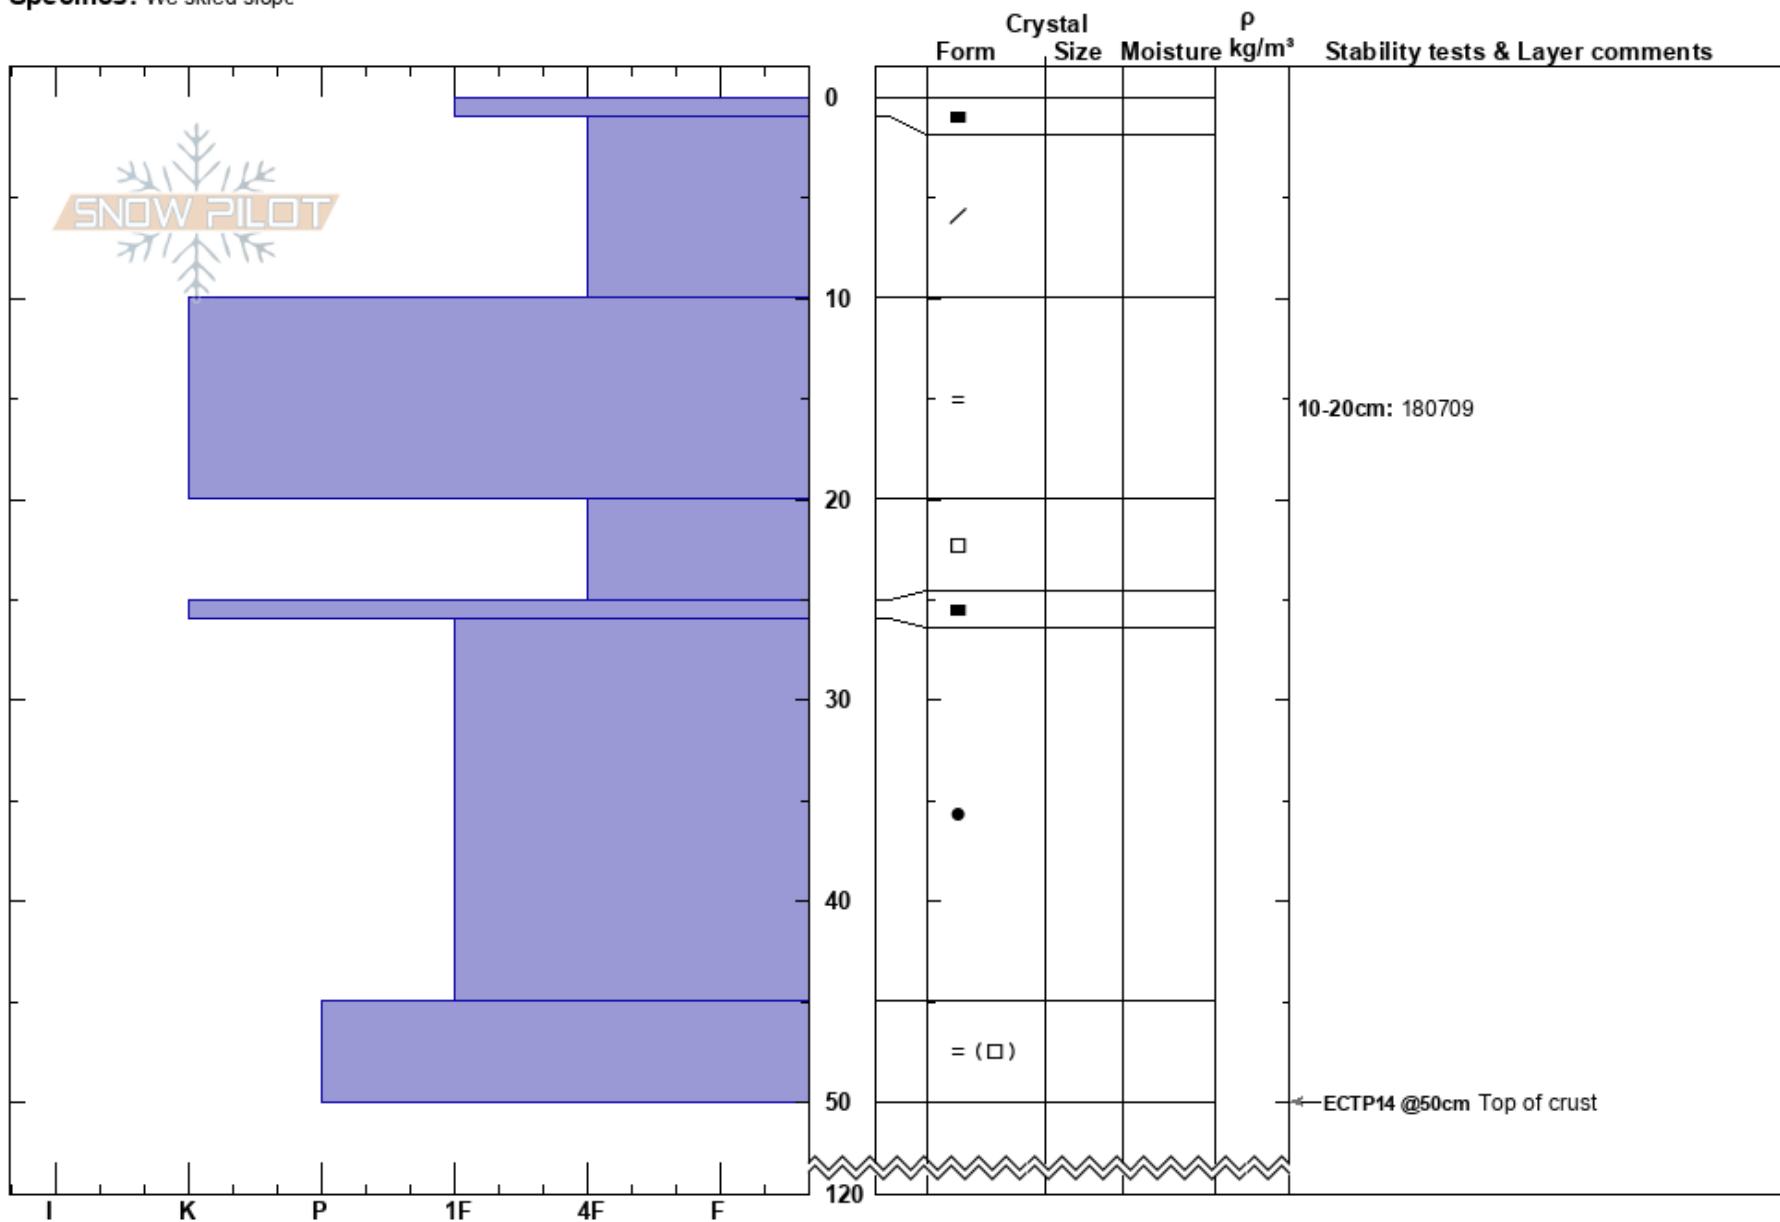

Surprise
 Towers Ridge
 New Zealand
Elevation: 1900 m
Aspect: E
Specifics: We skied slope

Snow Safety
 17/07/2018 - 11:30
Co-ord:
Slope Angle: 30°
Wind Loading: previous

Stability: Very Good **HS:** 120 **Layer Notes:**
Air Temperature: **PF:** 10 10-20cm: 180709
Sky Cover: CLR
Precipitation: NO
Wind: Calm

Notes: winds from 180713 created variable snow distribution