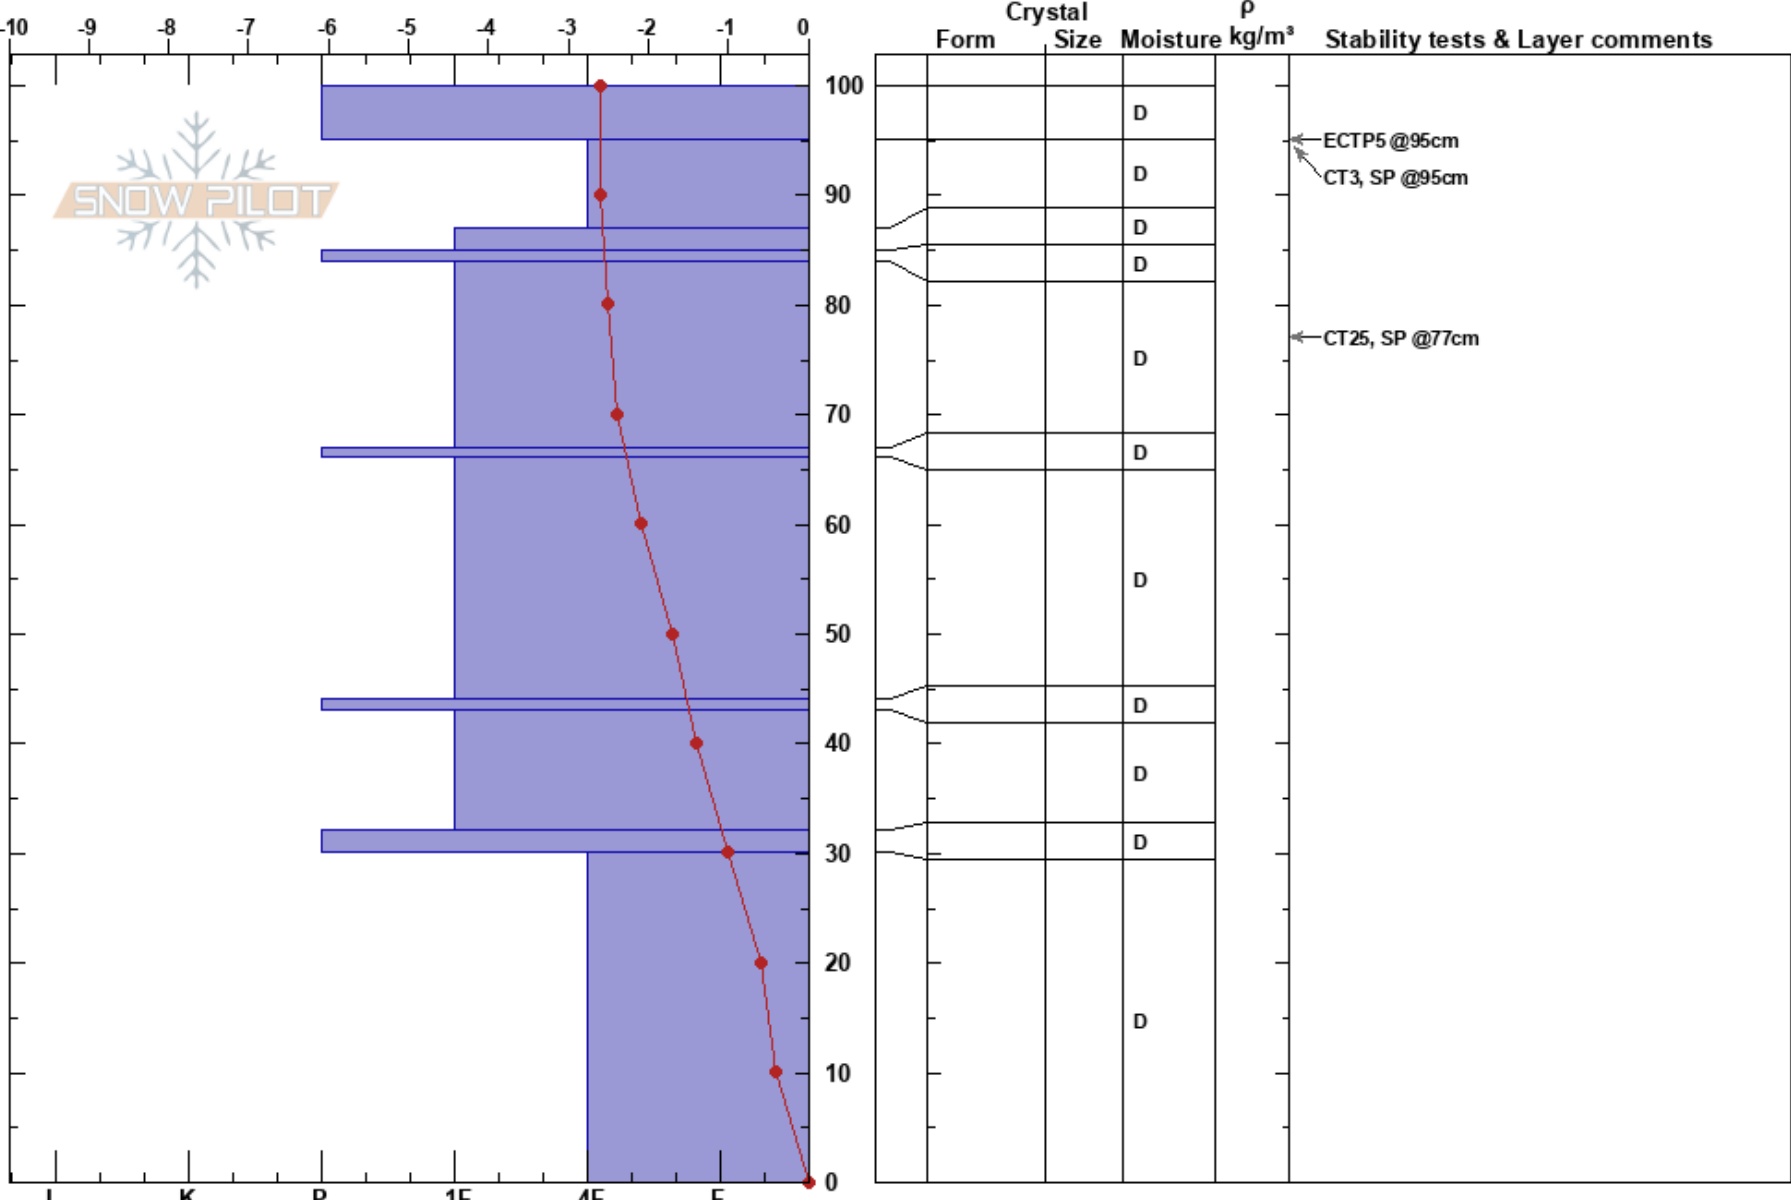

Upper Hourglass  
 Remarkables Range  
 New Zealand  
 Elevation: 1900 m  
 Aspect: SE

Remarks Snow Safety  
 17/07/2018 - 11:00  
 Co-ord:  
 Slope Angle: 28°  
 Wind Loading: previous

Stability: Very Good HS:100  
 Air Temperature: -2°C PF:15  
 Sky Cover: FEW  
 Precipitation: NO  
 Wind: NW Light Breeze

Layer Notes:

Specifics: Pit dug in a Ski Area; Ski tracks on slope; We skied slope

Notes: Pit by Brandon Rollin