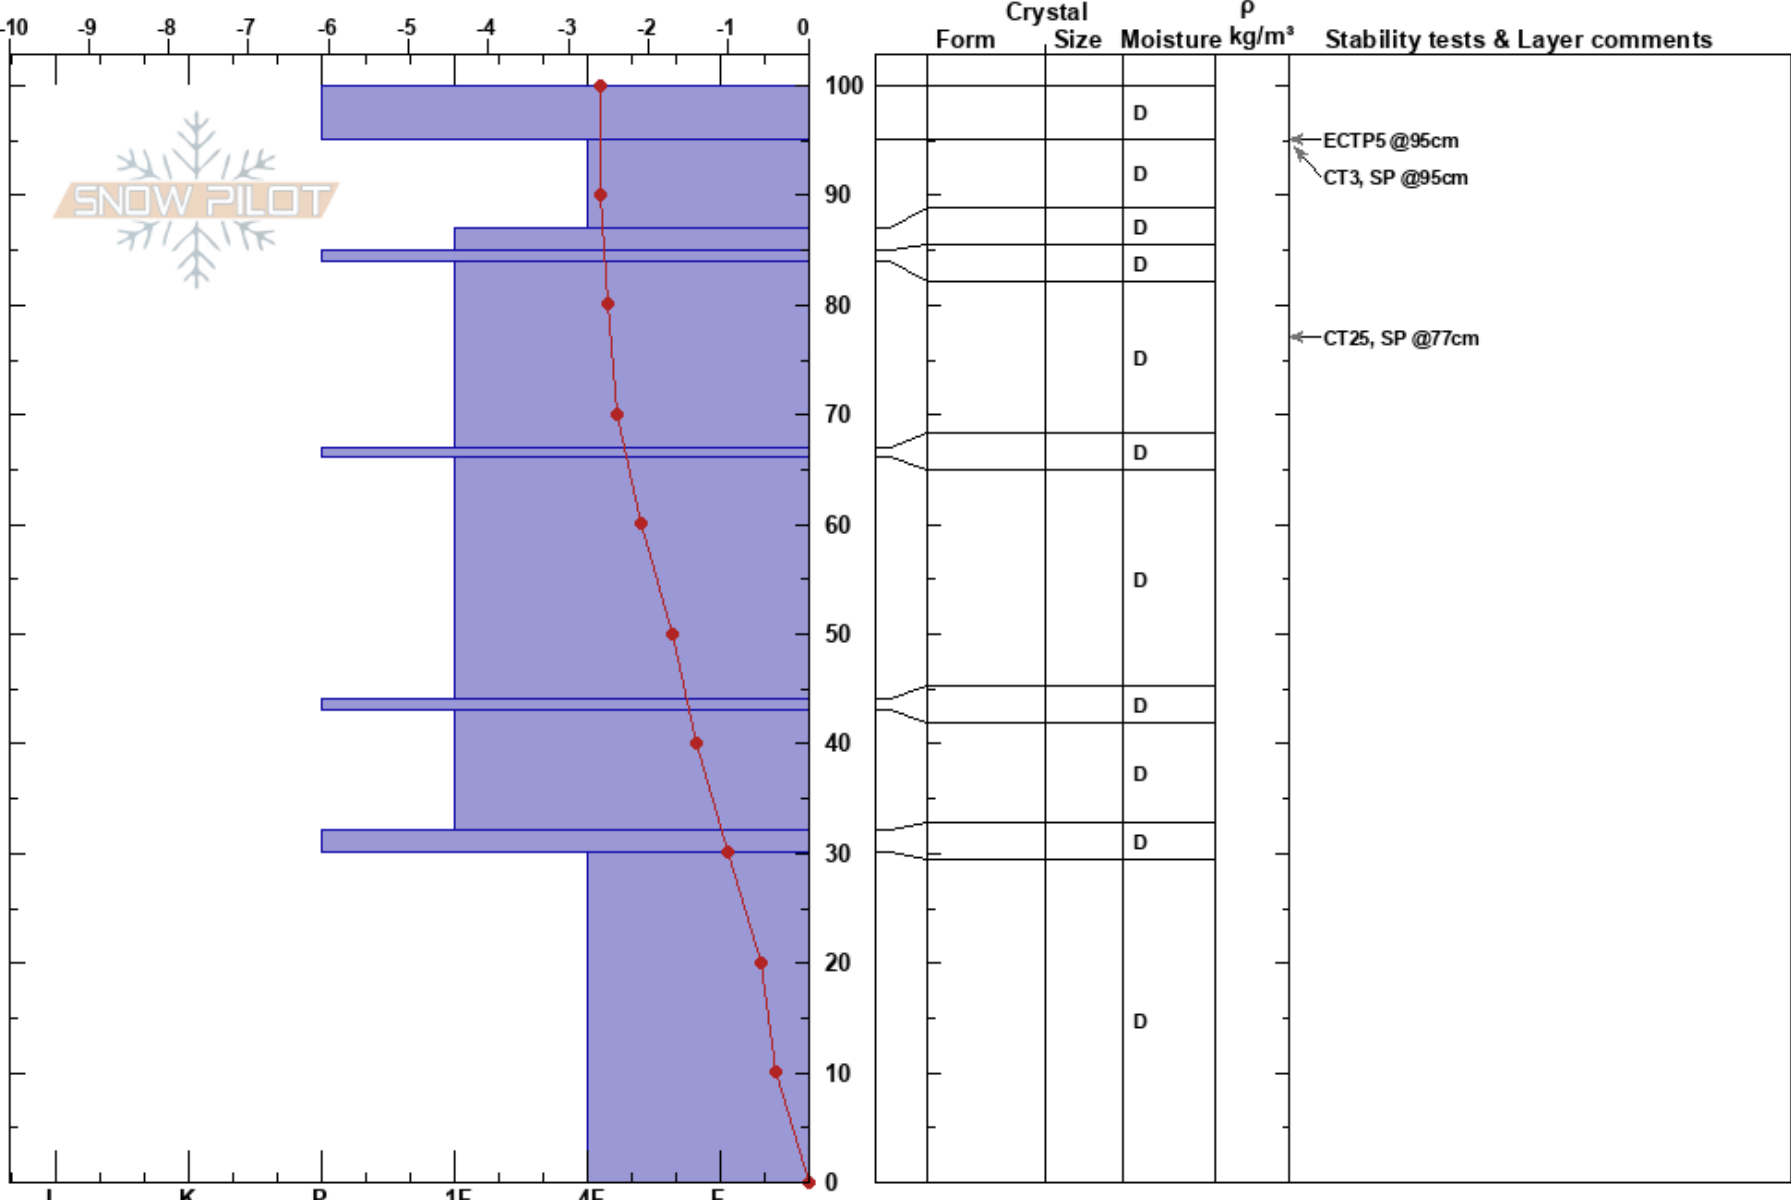

Upper Hourglass
 Remarkables Range
 New Zealand
 Elevation: 1900 m
 Aspect: SE

Remarks Snow Safety
 17/07/2018 - 11:00
 Co-ord:
 Slope Angle: 28°
 Wind Loading: previous

Stability: Very Good HS:100
 Air Temperature: -2°C PF:15
 Sky Cover: FEW
 Precipitation: NO
 Wind: NW Light Breeze

Layer Notes:

Specifics: Pit dug in a Ski Area; Ski tracks on slope; We skied slope

Notes: Pit by Brandon Rollin