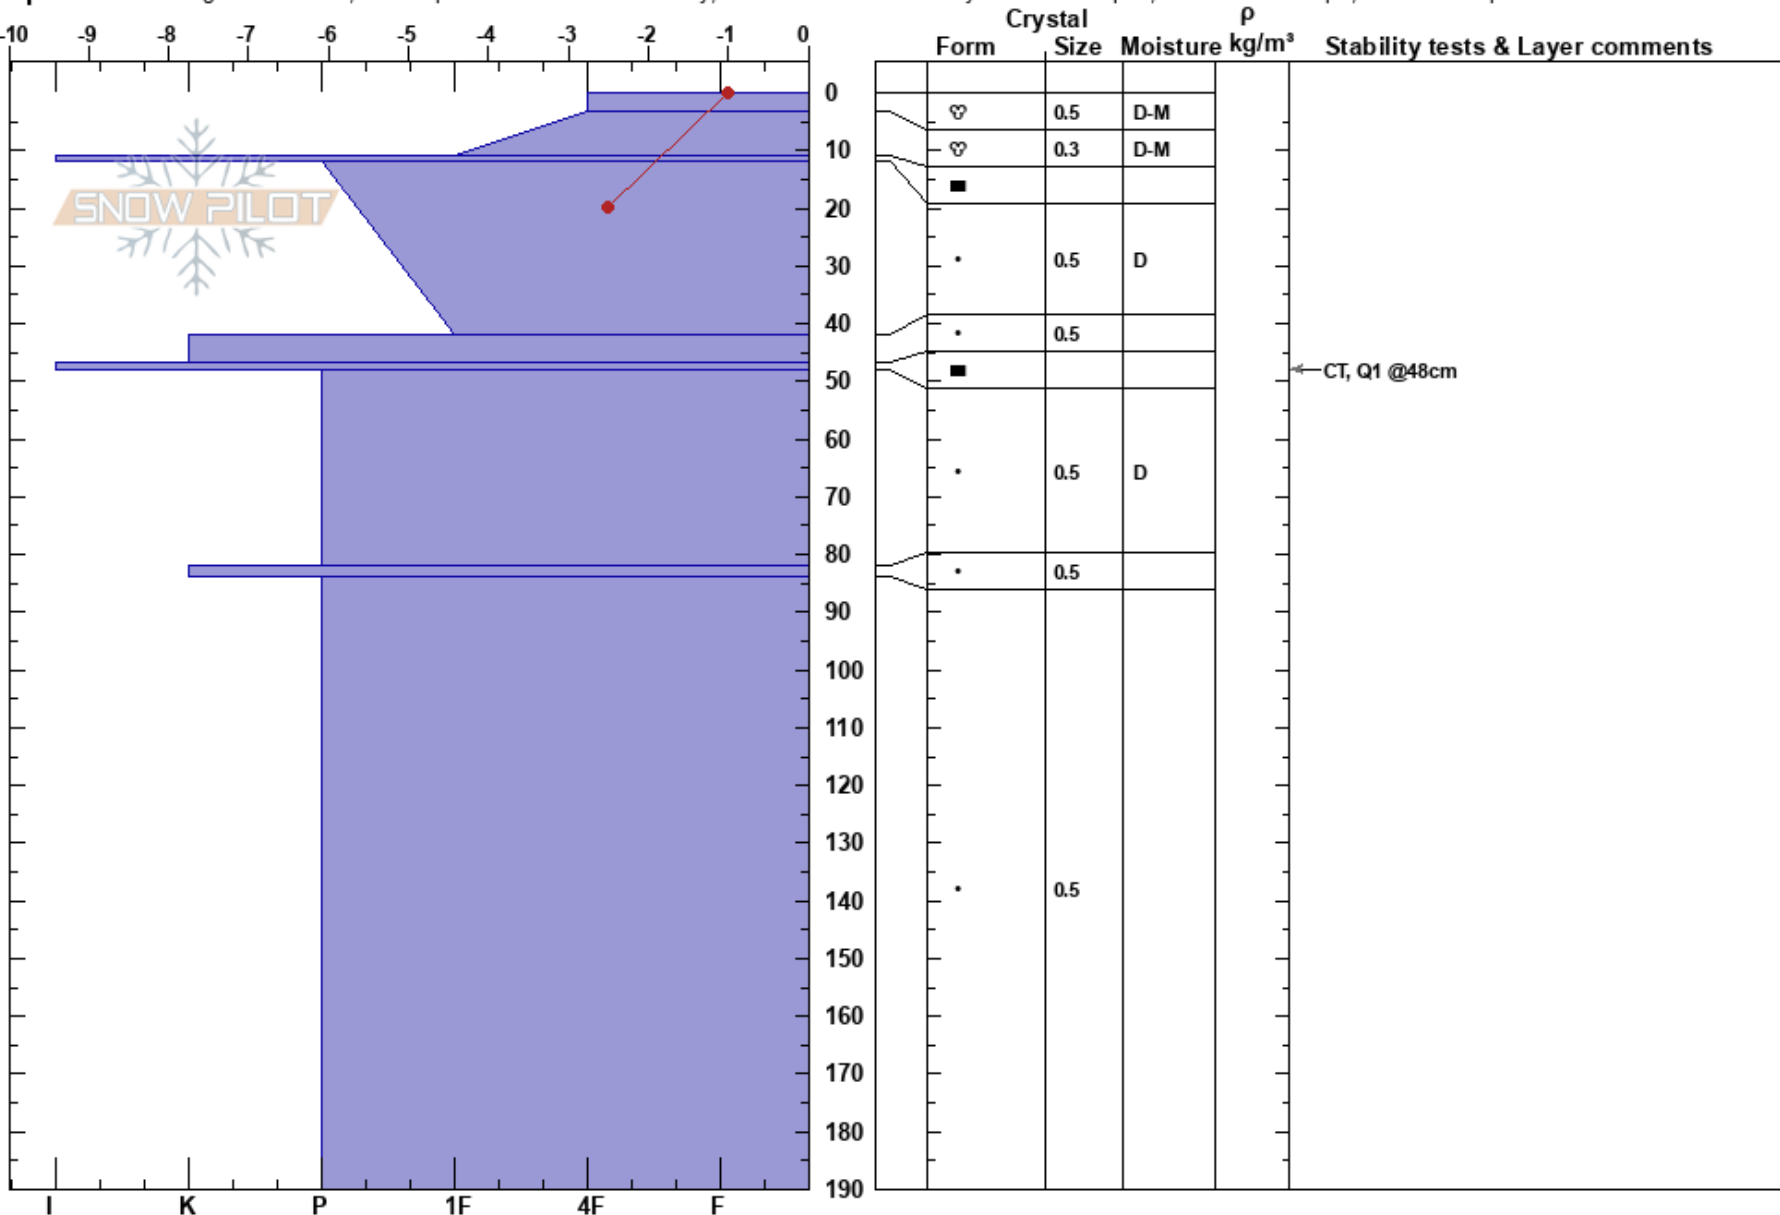

Catedral Filo a Frey
 Cerro Cathedral
 Argentina
 Elevation: 2040 m
 Aspect: NE

Gabriel Castro
 09/07/2018 - 14:00
 Co-ord: -41.17071S, -71.48606W
 Slope Angle: 32°
 Wind Loading:

Stability: Good HS:190 Layer Notes:
 Air Temperature: 10°C PF:25 47-48cm:Problematic layer
 Sky Cover: CLR
 Precipitation: NO
 Wind: NE Light Breeze

Specifics: Pit dug in a Ski Area; Pit is representative of backcountry; Recent avalanche activity on similar slopes; Ski tracks on slope; We skied slope

Notes: