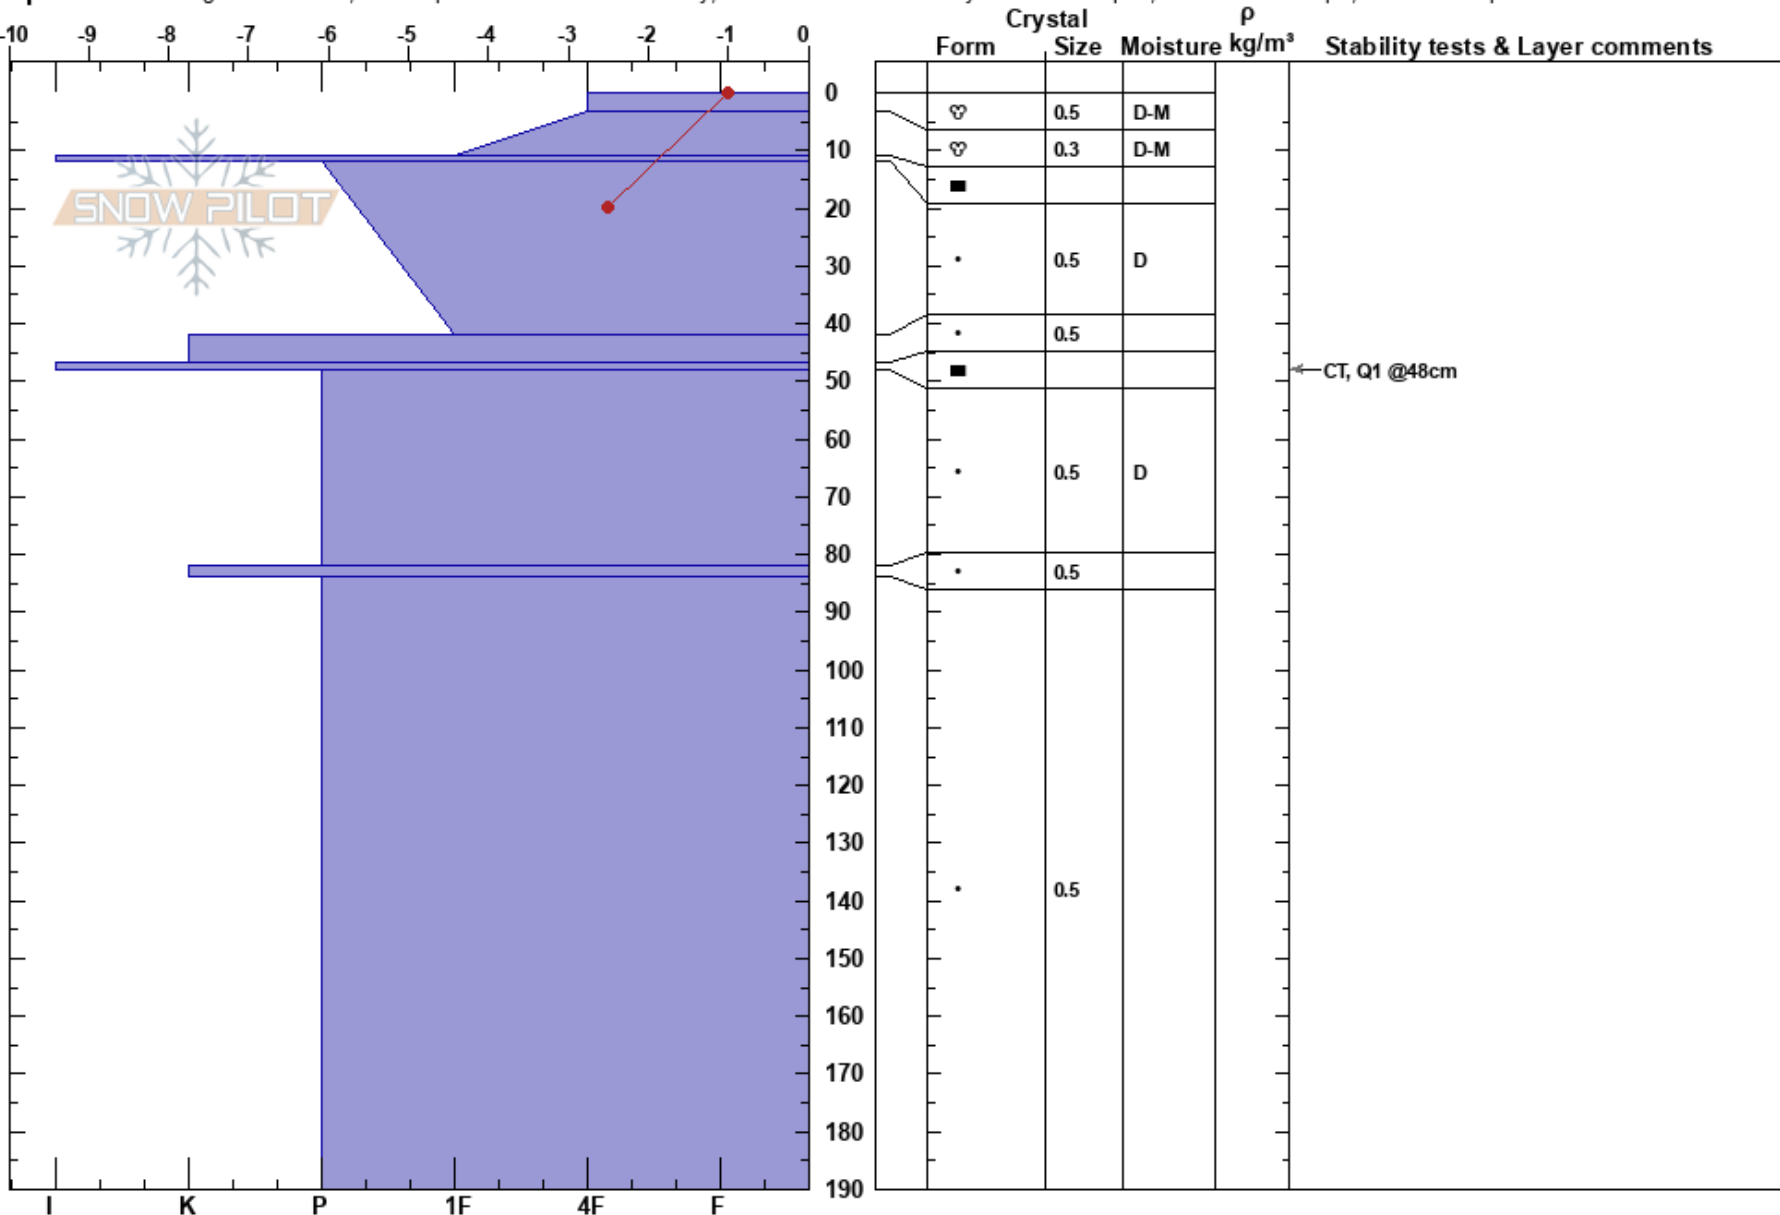

Catedral Filo a Frey  
 Cerro Cathedral  
 Argentina  
 Elevation: 2040 m  
 Aspect: NE

Gabriel Castro  
 09/07/2018 - 14:00  
 Co-ord: -41.17071S, -71.48606W  
 Slope Angle: 32°  
 Wind Loading:

Stability: Good HS:190 Layer Notes:  
 Air Temperature: 10°C PF:25 47-48cm:Problematic layer  
 Sky Cover: CLR  
 Precipitation: NO  
 Wind: NE Light Breeze

Specifics: Pit dug in a Ski Area; Pit is representative of backcountry; Recent avalanche activity on similar slopes; Ski tracks on slope; We skied slope

Notes: