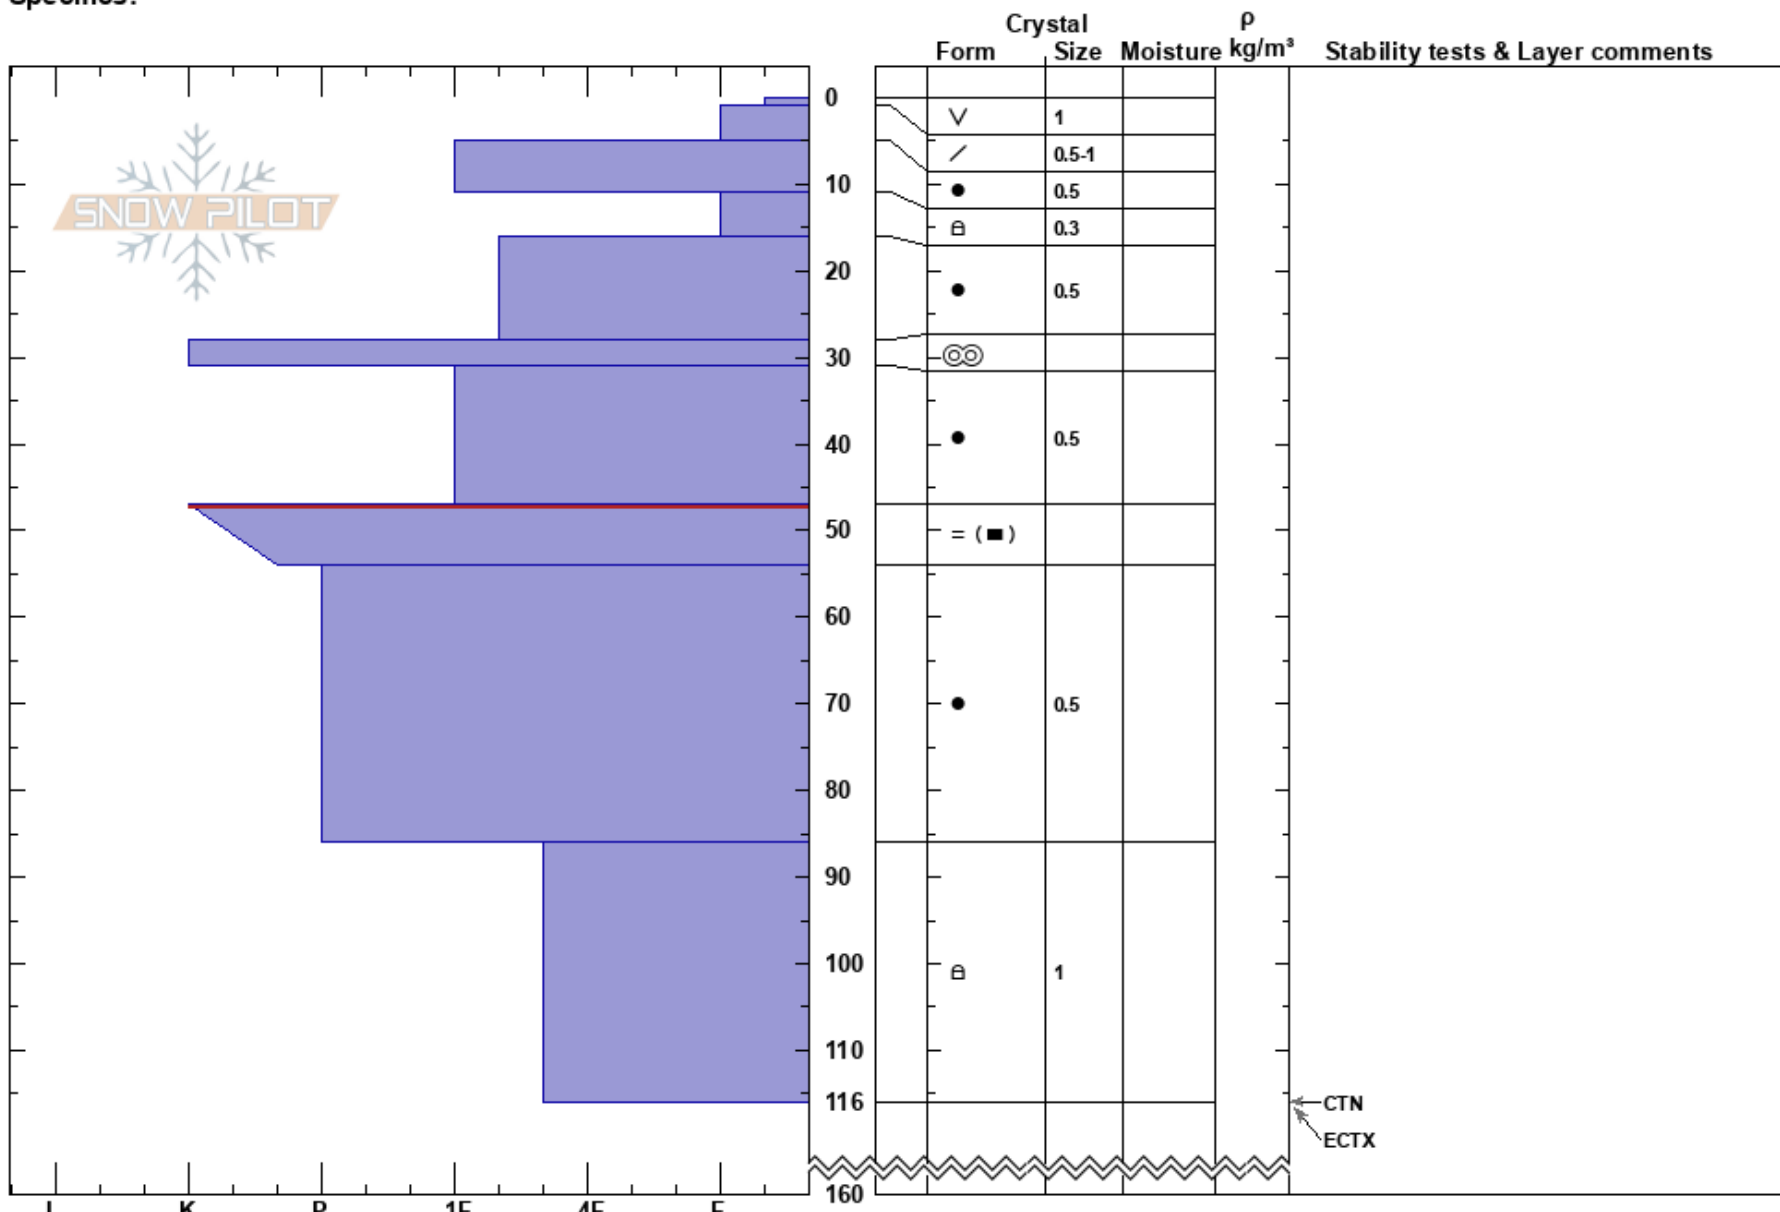

Eagles Nest R  
 Remarkables Range  
 New Zealand  
**Elevation:** 1950 m  
**Aspect:** SE  
**Specifics:**

Remarks Snow Safety  
 13/07/2018 - 12:00  
**Co-ord:** -45.05008S, 168.82654E  
**Slope Angle:** 38°  
**Wind Loading:** previous

**Stability:** Good  
**Air Temperature:**  
**Sky Cover:** CLR  
**Precipitation:** NO  
**Wind:** W Light Breeze

**HS:** 160  
**PS:** 10 47-54cm: Problematic layer

**Notes:** Test pit in the Sugar Headwall, no results from tests, crust and layer form our rain event is still very strong was not able to effect anything below it. That being said 3-5 mm depth hoar was noted at ground on top of rocks. Dug by Mark Russell