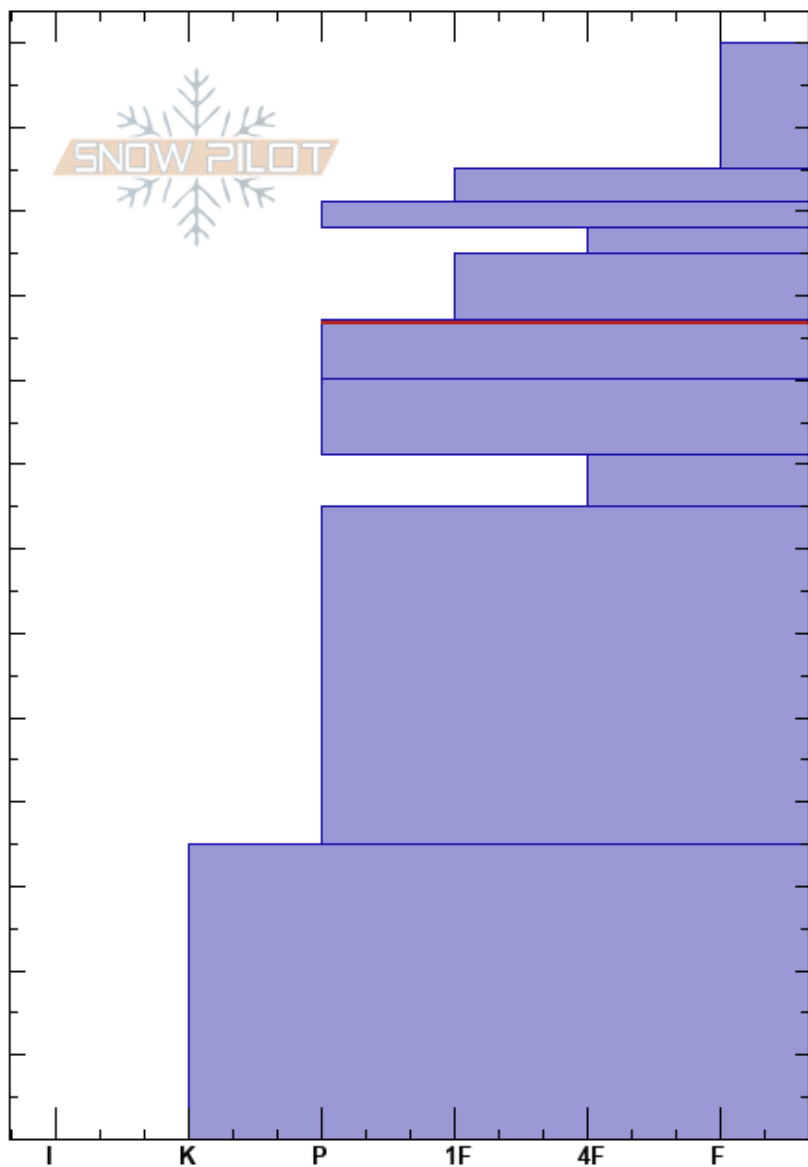

Queen of hearts 3
 Treble Cone
 New Zealand
Elevation: 2000 m
Aspect: SE
Specifics: Pit dug in a Ski Area

Colas Durand
 12/07/2018 - 14:00
Co-ord: -44.63110S, 168.87489E
Slope Angle: 35°
Wind Loading:

Stability:
Air Temperature: -3.9°C
Sky Cover: CLR
Precipitation: NO
Wind: Calm

HS: 130
Layer Notes:
 111-108cm: 180707 Rain event
 97-90cm: Some DF top interface
 97-90cm: Problematic layer

Crystal Form	Crystal Size	Moisture	ρ kg/m ³	Stability tests & Layer comments
/	1.5			
• (□)	0.5			
=				
□ (•)	1.5			
•	1			
•	0.5			
=				
□	2			
•	0.5			
□				

111-108cm: 180707 Rain event
 ←ECTN11 @106cm
 ←ECTP18 @97cm
 97-90cm: Some DF top interface

Notes: