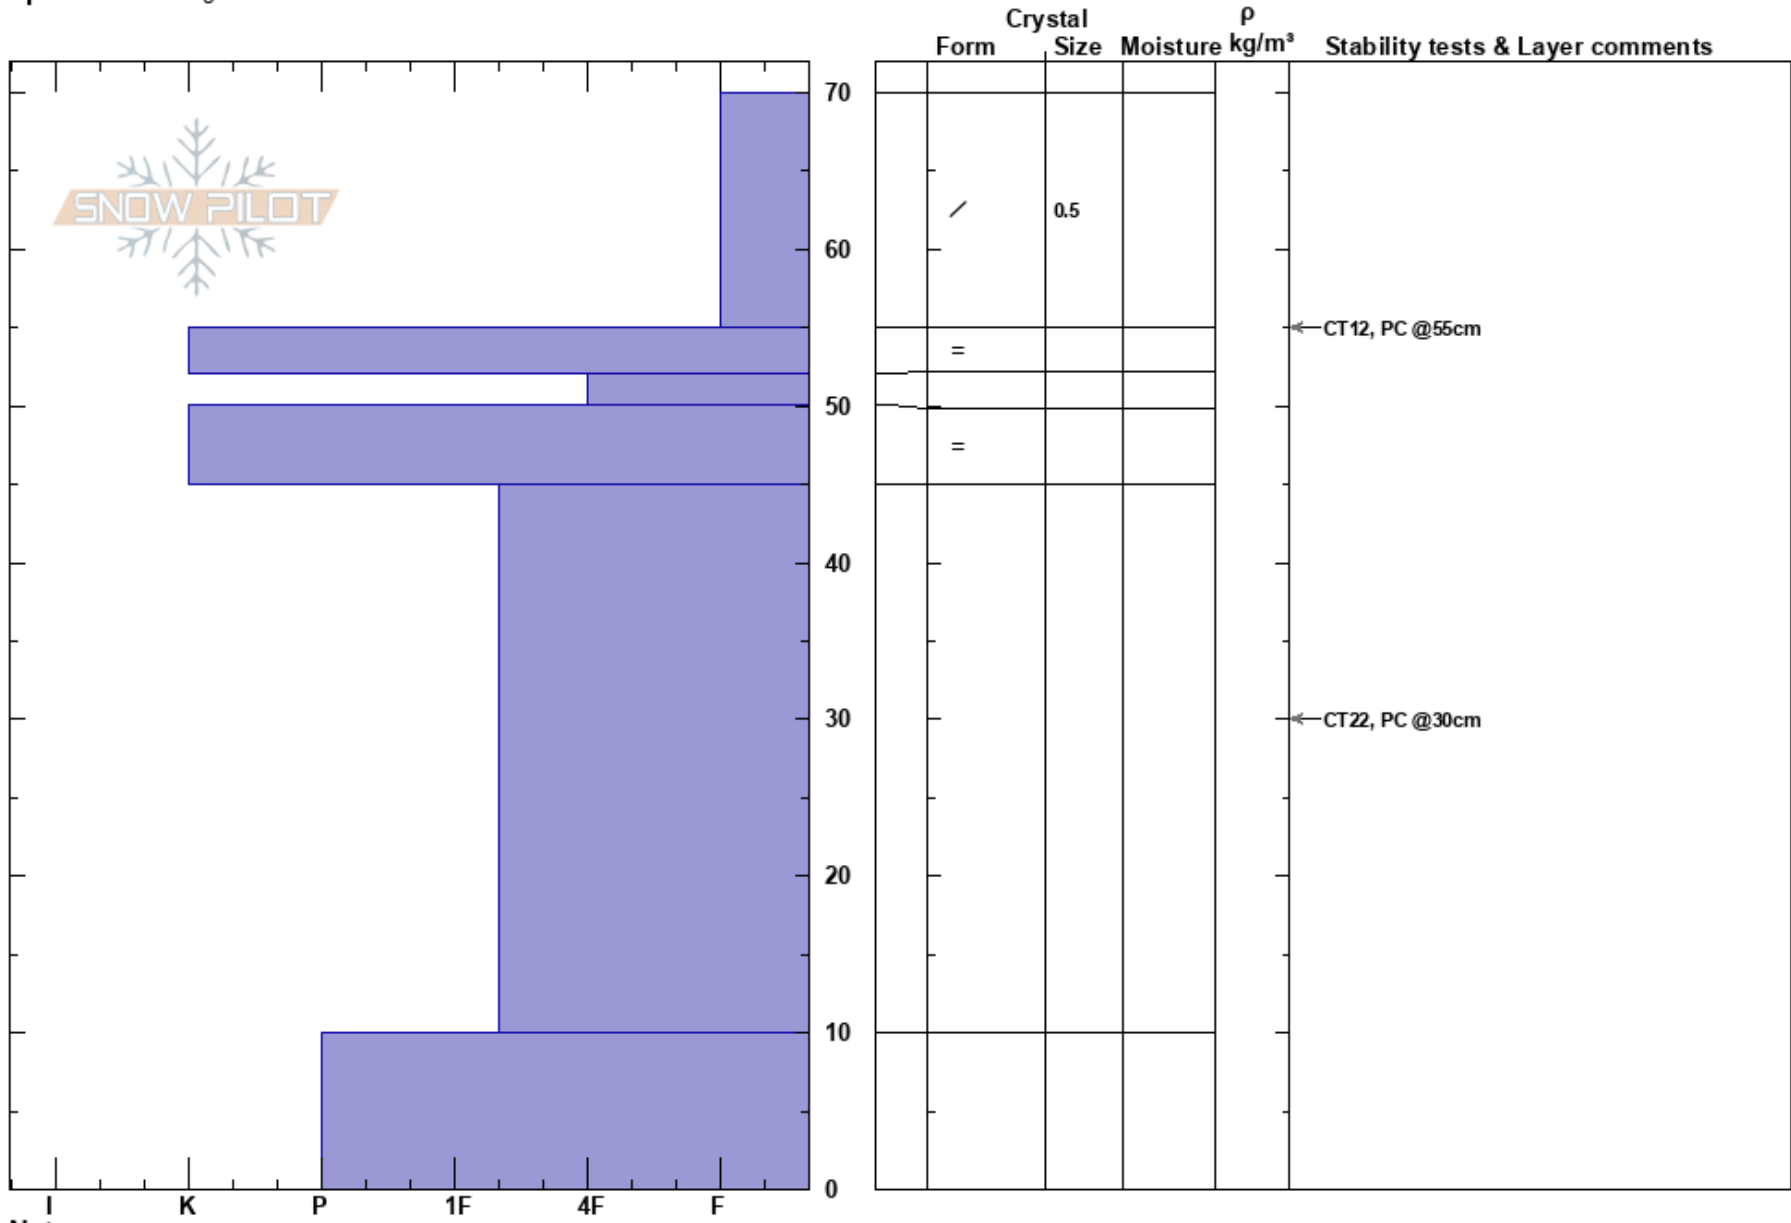

BB 3 180711
 Coronet Peak
 New Zealand
Elevation: 1620 m
Aspect: SE
Specifics: Pit dug in a Ski Area

Joseph Ganley
 11/07/2018 - 11:00
Co-ord: -44.91567N, 168.73995W
Slope Angle: 33°
Wind Loading: previous

Stability:
Air Temperature:
Sky Cover: BKN
Precipitation: S-1
Wind: NW Moderate

HS:70
PF:40
Layer Notes:

Notes: