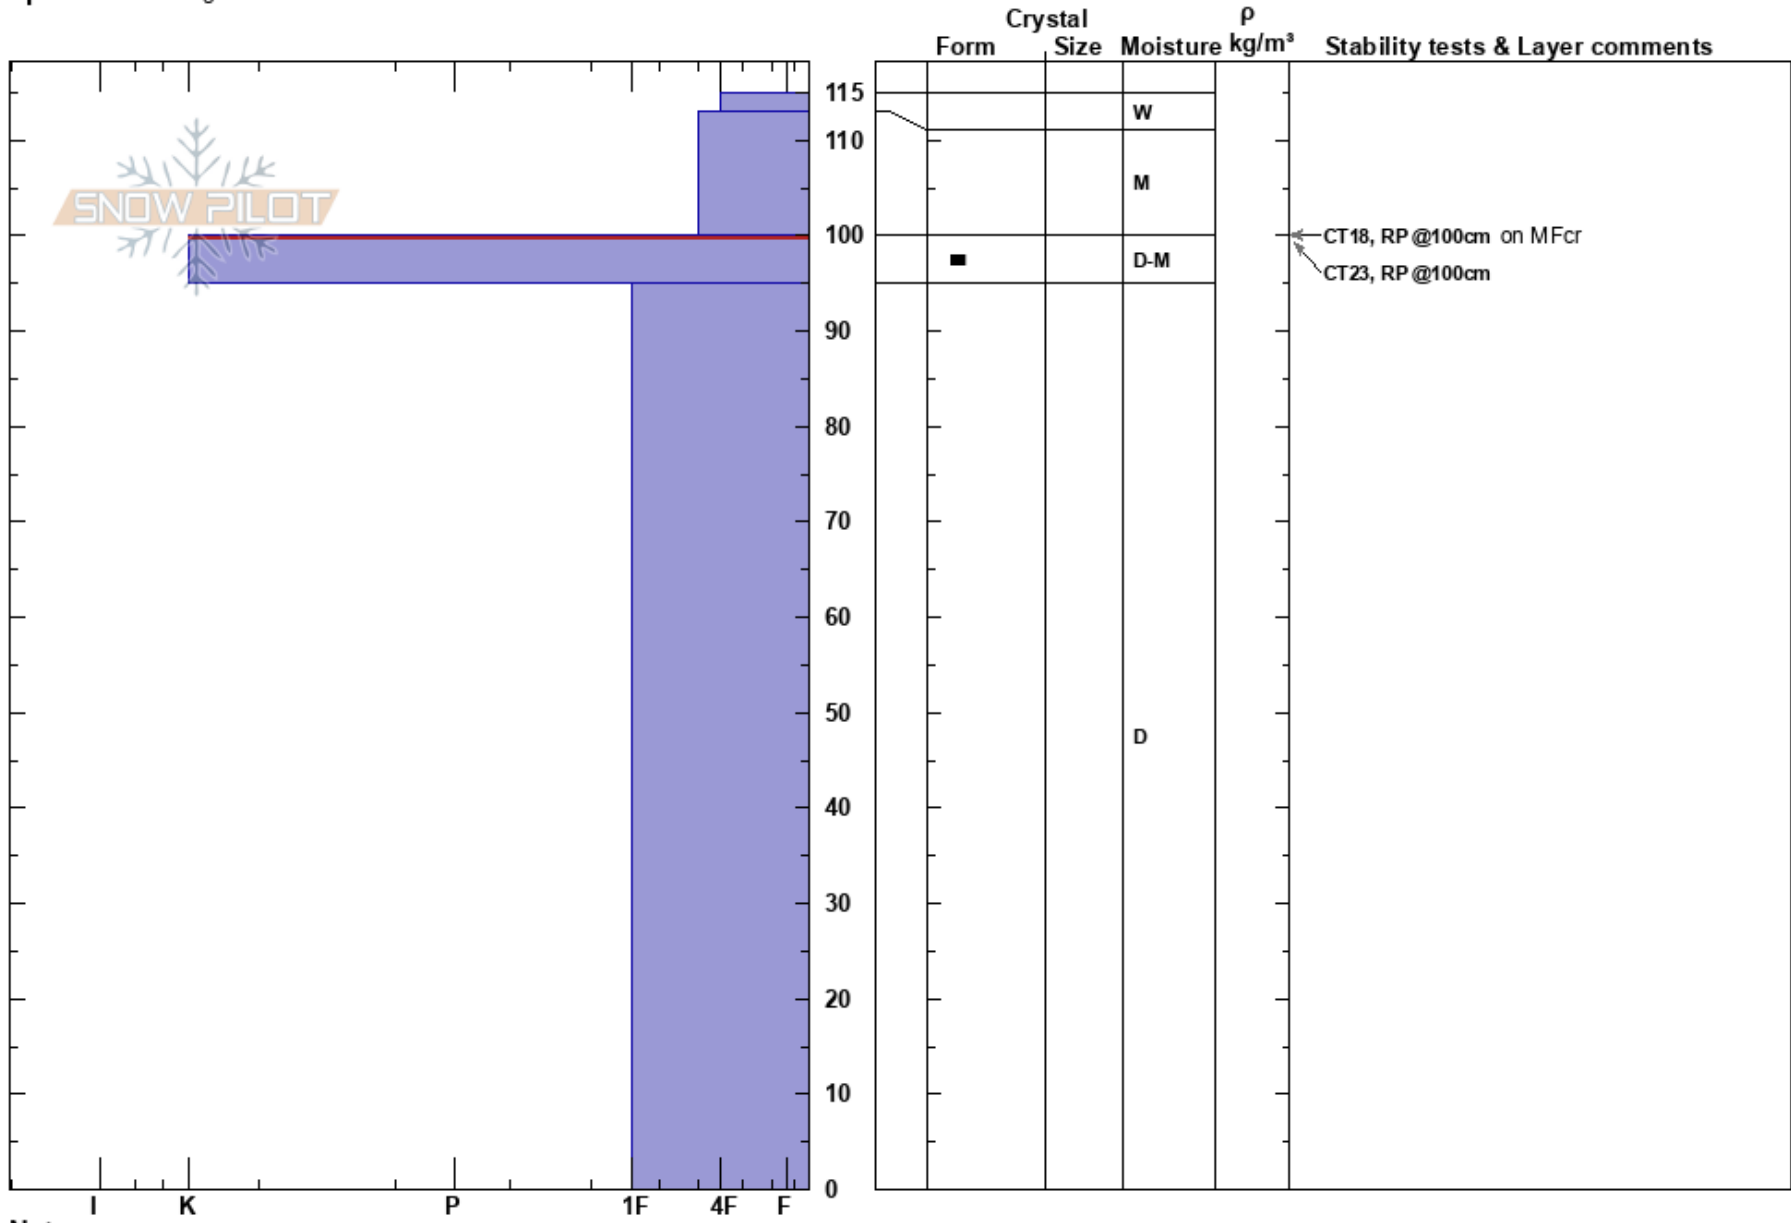

20180706 BB 1A
 Coronet Peak
 New Zealand
Elevation: 1600 m
Aspect:
Specifics: Pit dug in a Ski Area

Ari Hanna
 06/07/2018 - 15:30
Co-ord:
Slope Angle:
Wind Loading:

Stability:
Air Temperature:
Sky Cover: X
Precipitation: S-1
Wind: NW Moderate

HS:115 **Layer Notes:**
 100-95cm:Problematic layer

Notes: