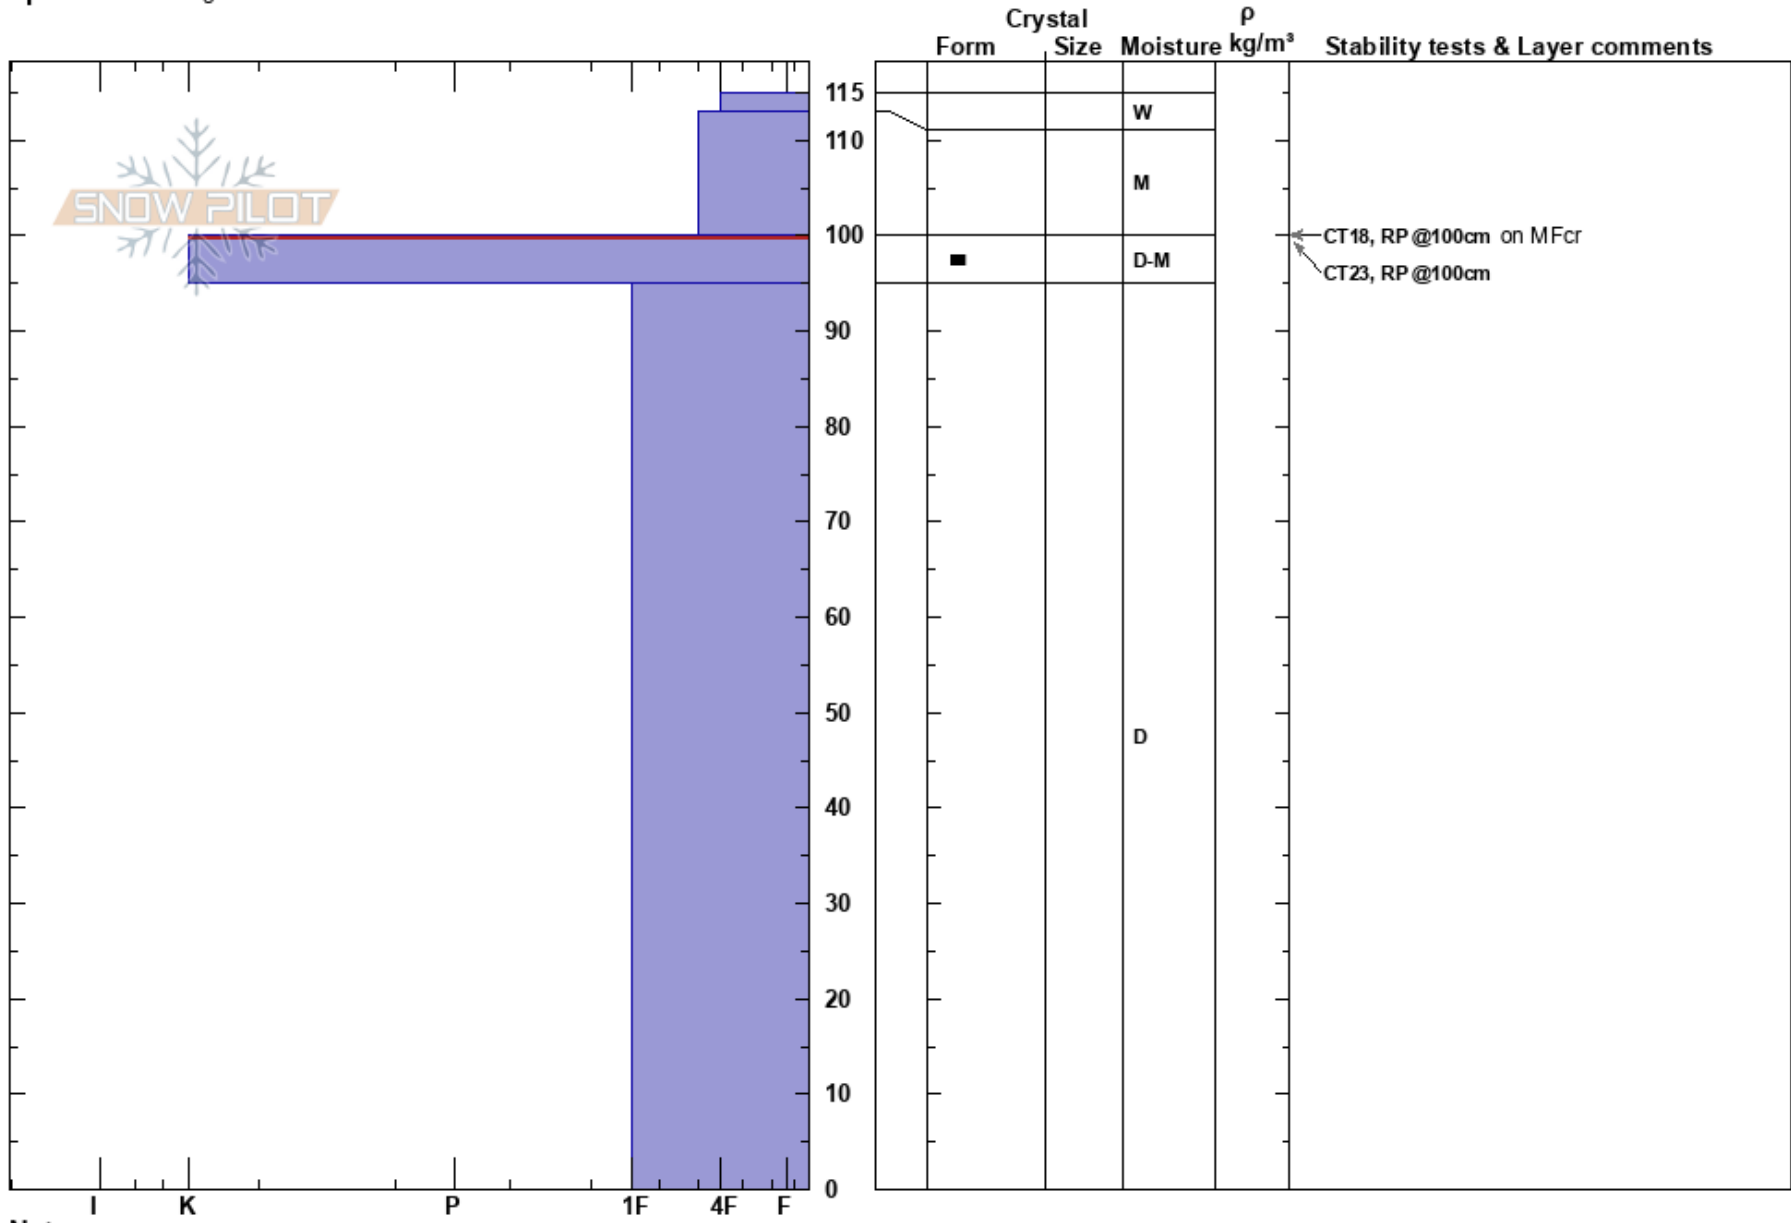

20180706 BB 1A
 Coronet Peak
 New Zealand
Elevation: 1600 m
Aspect:
Specifics: Pit dug in a Ski Area

Ari Hanna
 06/07/2018 - 15:30
Co-ord:
Slope Angle:
Wind Loading:

Stability:
Air Temperature:
Sky Cover: X
Precipitation: S-1
Wind: NW Moderate

HS: 115
Layer Notes:
 100-95cm: Problematic layer

Notes: