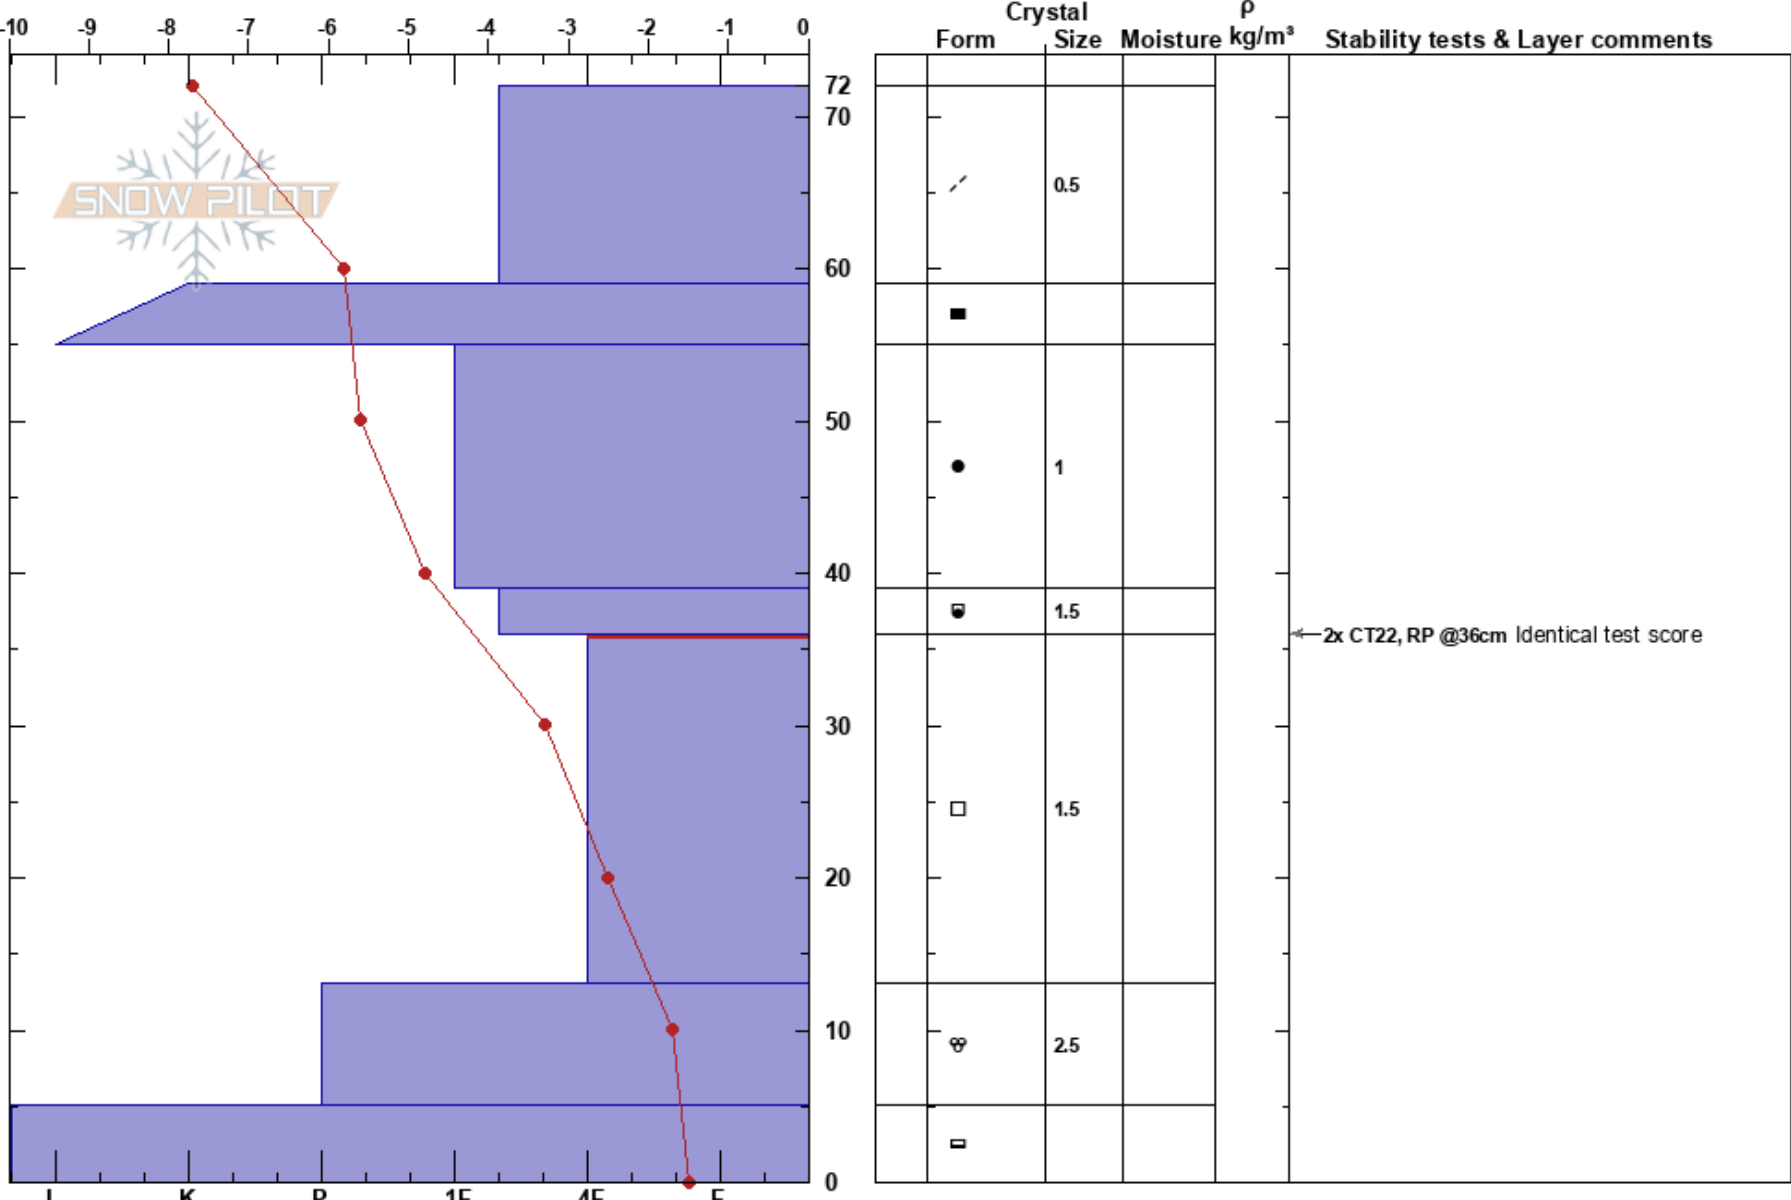

Jelly Roll, Porters
 Craigieburn Range
 New Zealand
Elevation: 1950 m
Aspect: 130°

Porters Snow Safety
 04/07/2018 - 10:00
Co-ord: -43.26500N, 171.62690E
Slope Angle: 26°
Wind Loading: previous

Stability:
Air Temperature:
Sky Cover: CLR
Precipitation: NO
Wind: Calm

HS:72
PF:5 36-13cm:Problematic layer

Specifics: Pit dug in a Ski Area; Pit is representative of backcountry

Notes: We wanted to investigate the growth of faceted grains on terrain that threatens a cat track and has a history of uncontrolled release.