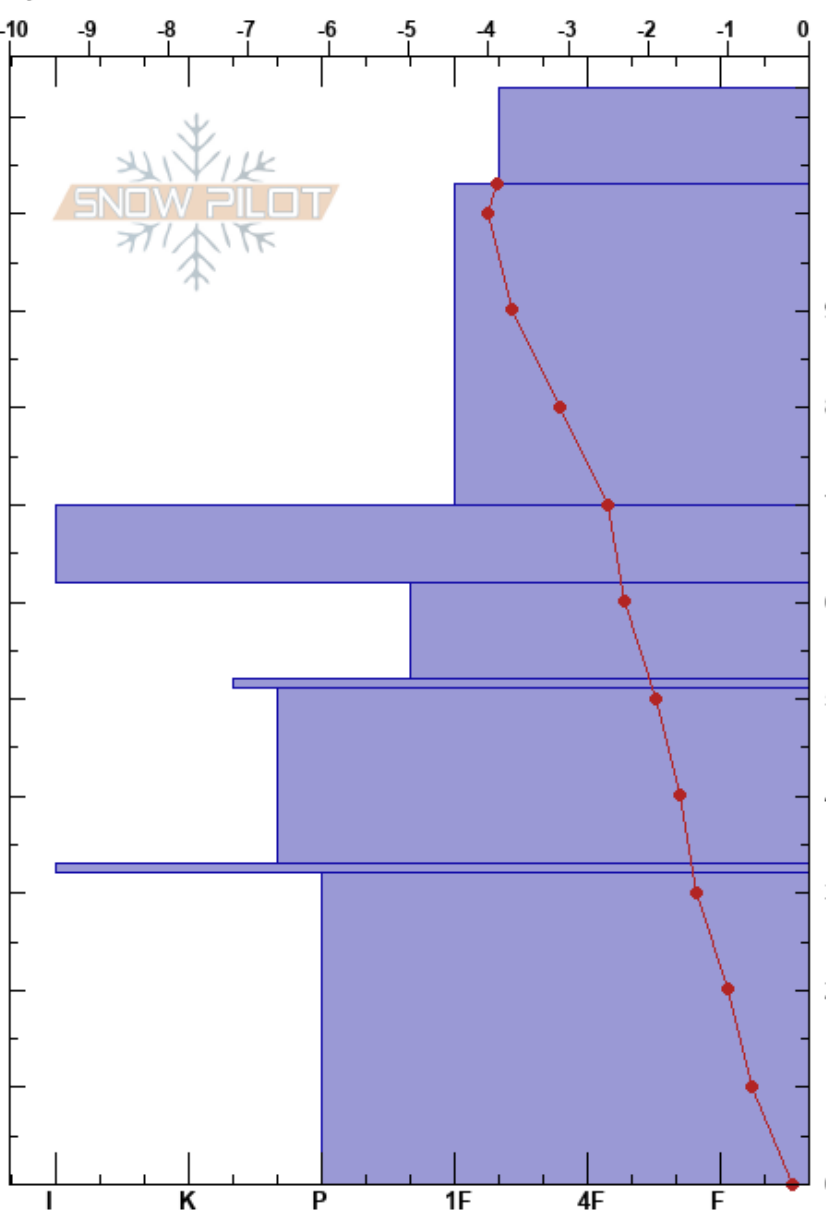

Mama zone 2
 Craigieburn Range
 New Zealand
 Elevation: 1850 m
 Aspect: 20°

Porters Snow Safety
 03/07/2018 - 14:00
 Co-ord: -43.27744N, 171.63246E
 Slope Angle: 37°
 Wind Loading:

Stability: HS:113
 Air Temperature: 1.6°C PF:20
 Sky Cover: CLR
 Precipitation: NO
 Wind: N Light Breeze

Layer Notes:

Specifics: Pit dug in a Ski Area; Pit is representative of backcountry

Form	Crystal Size	Moisture	ρ kg/m ³	Stability tests & Layer comments
/	0.5			
•				← CT22, RP @90cm
= (⊙)				
□ (⊙)	1			
(⊙)				
⊖	1			
(⊙)				
⊖	1.5			