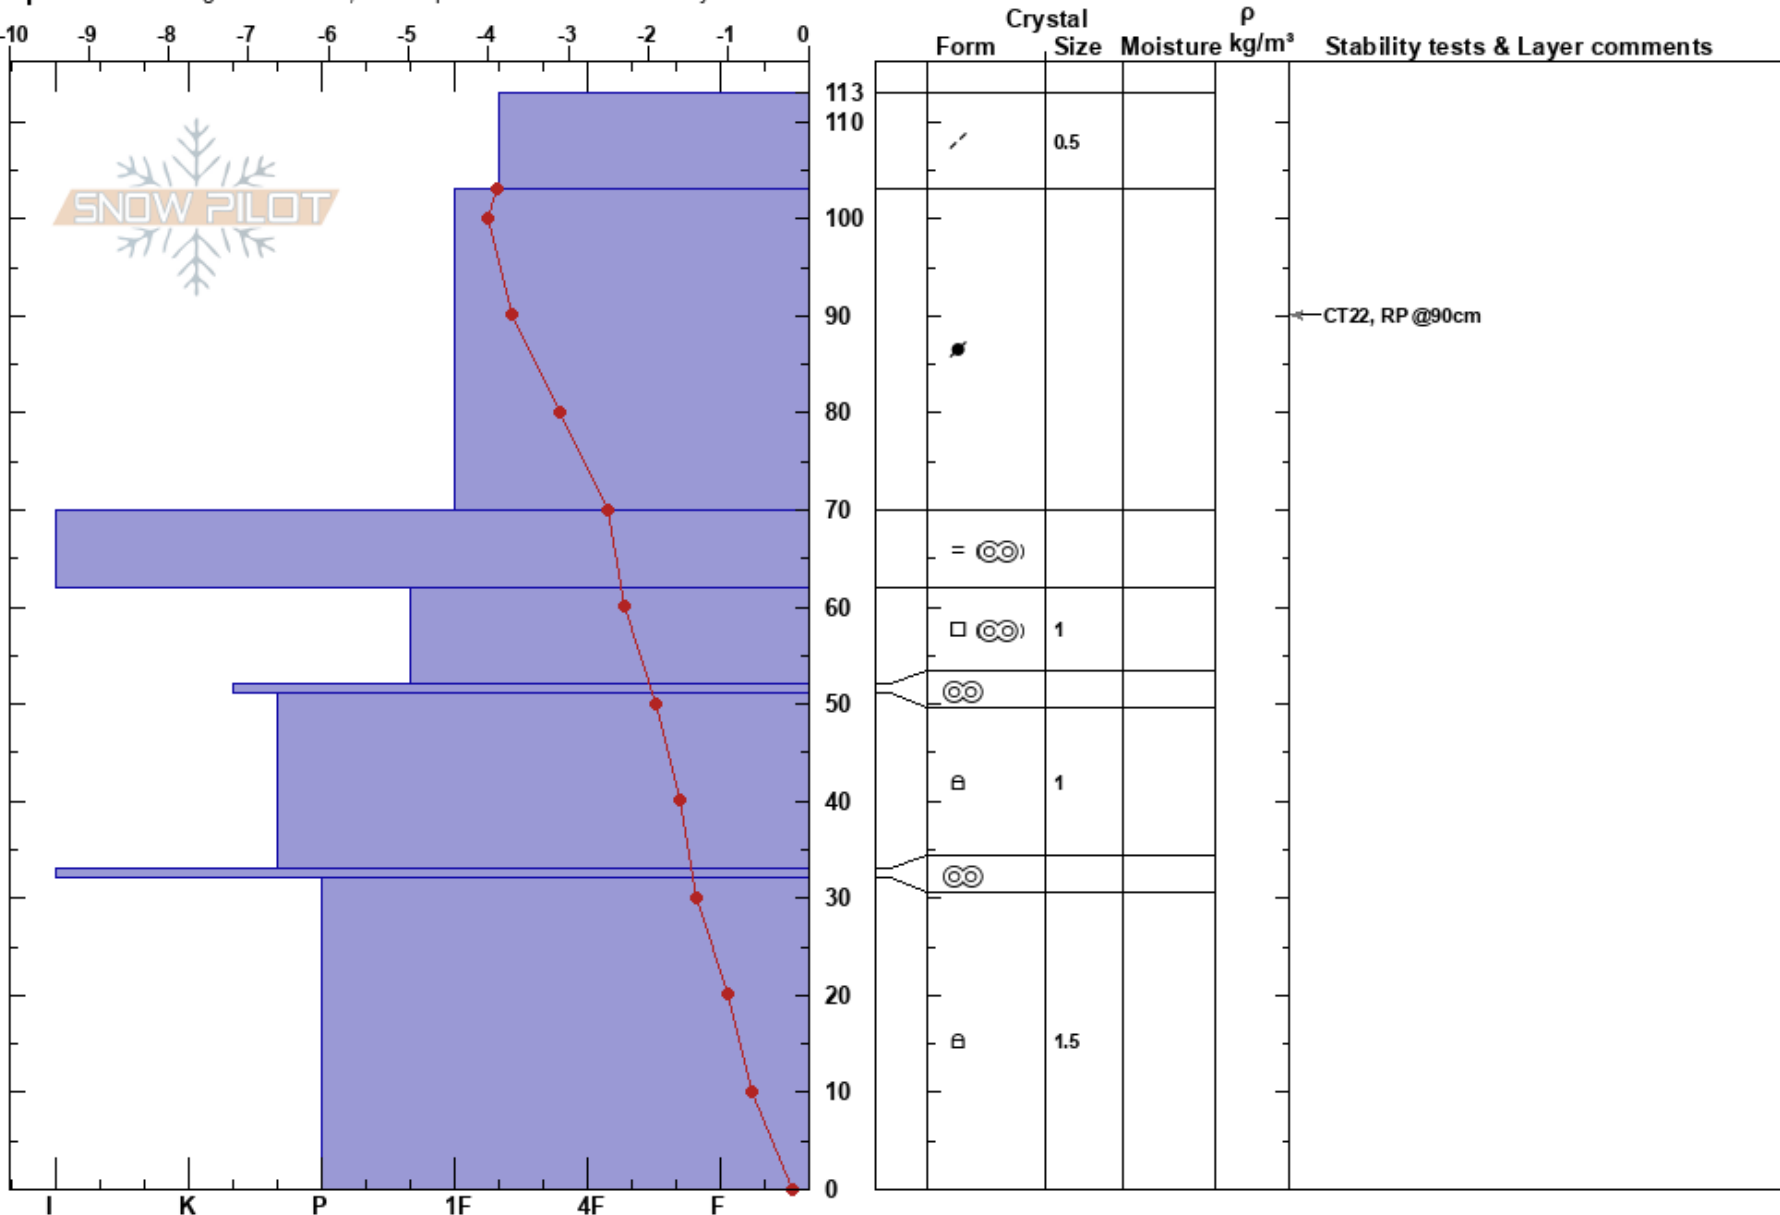

Mama zone 2  
 Craigieburn Range  
 New Zealand  
 Elevation: 1850 m  
 Aspect: 20°

Porters Snow Safety  
 03/07/2018 - 14:00  
 Co-ord: -43.27744N, 171.63246E  
 Slope Angle: 37°  
 Wind Loading:

Stability: HS:113  
 Air Temperature: 1.6°C PF:20  
 Sky Cover: CLR  
 Precipitation: NO  
 Wind: N Light Breeze

Layer Notes:

Specifics: Pit dug in a Ski Area; Pit is representative of backcountry

Notes: