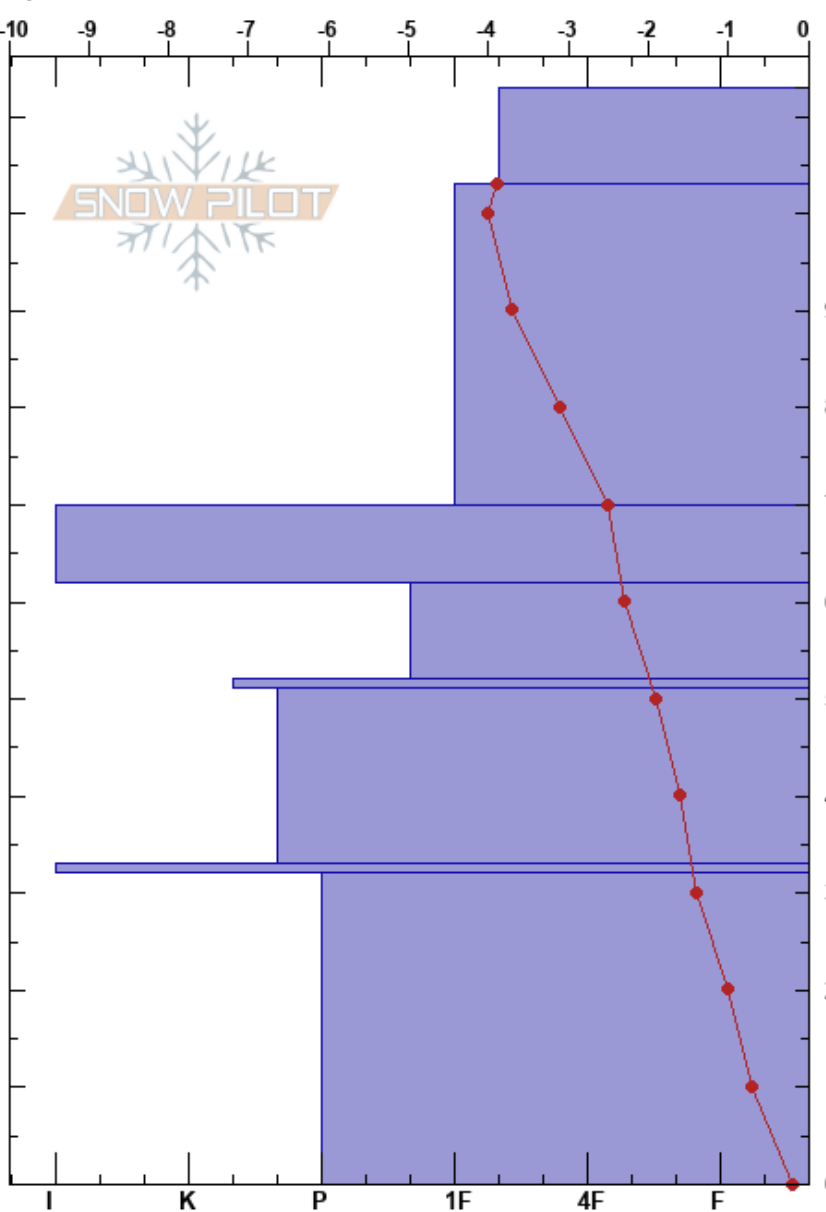

Mama zone 2
 Craigieburn Range
 New Zealand
 Elevation: 1850 m
 Aspect: 20°

Porters Snow Safety
 03/07/2018 - 14:00
 Co-ord: -43.27744N, 171.63246E
 Slope Angle: 37°
 Wind Loading:

Stability: HS:113
 Air Temperature: 1.6°C PF:20
 Sky Cover: CLR
 Precipitation: NO
 Wind: N Light Breeze

Layer Notes:

Specifics: Pit dug in a Ski Area; Pit is representative of backcountry

Height (cm)	Crystal		Moisture	ρ kg/m ³	Stability tests & Layer comments
	Form	Size			
113					
110	/	0.5			
100					
90	•				← CT22, RP @90cm
80					
70	= (⊙)				
60	□ (⊙)	1			
50	(⊙)				
40	⊖	1			
30	(⊙)				
20	⊖	1.5			
10					
0					