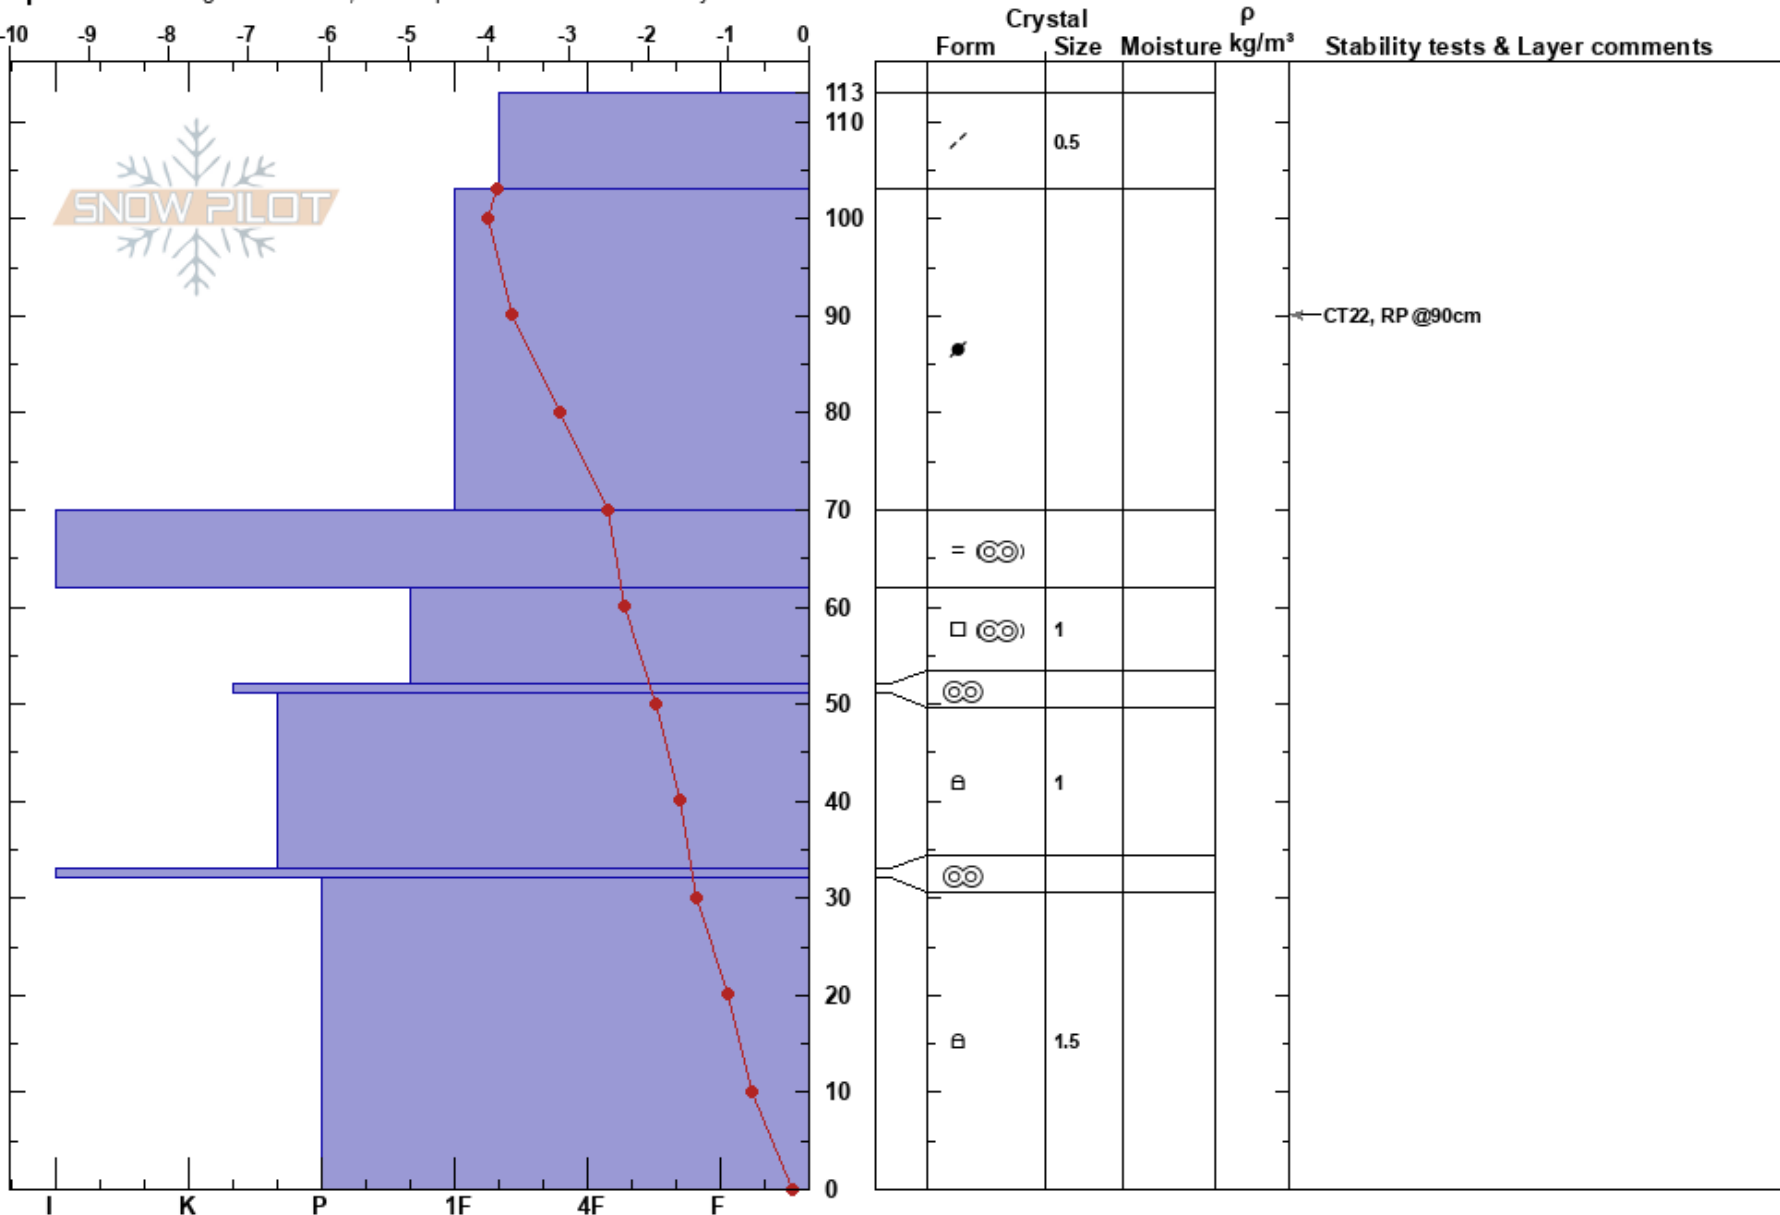

Mama zone 2
 Craigieburn Range
 New Zealand
 Elevation: 1850 m
 Aspect: 20°

Porters Snow Safety
 03/07/2018 - 14:00
 Co-ord: -43.27744N, 171.63246E
 Slope Angle: 37°
 Wind Loading:

Stability: HS:113
 Air Temperature: 1.6°C PF:20
 Sky Cover: CLR
 Precipitation: NO
 Wind: N Light Breeze

Layer Notes:

Specifics: Pit dug in a Ski Area; Pit is representative of backcountry

Notes: