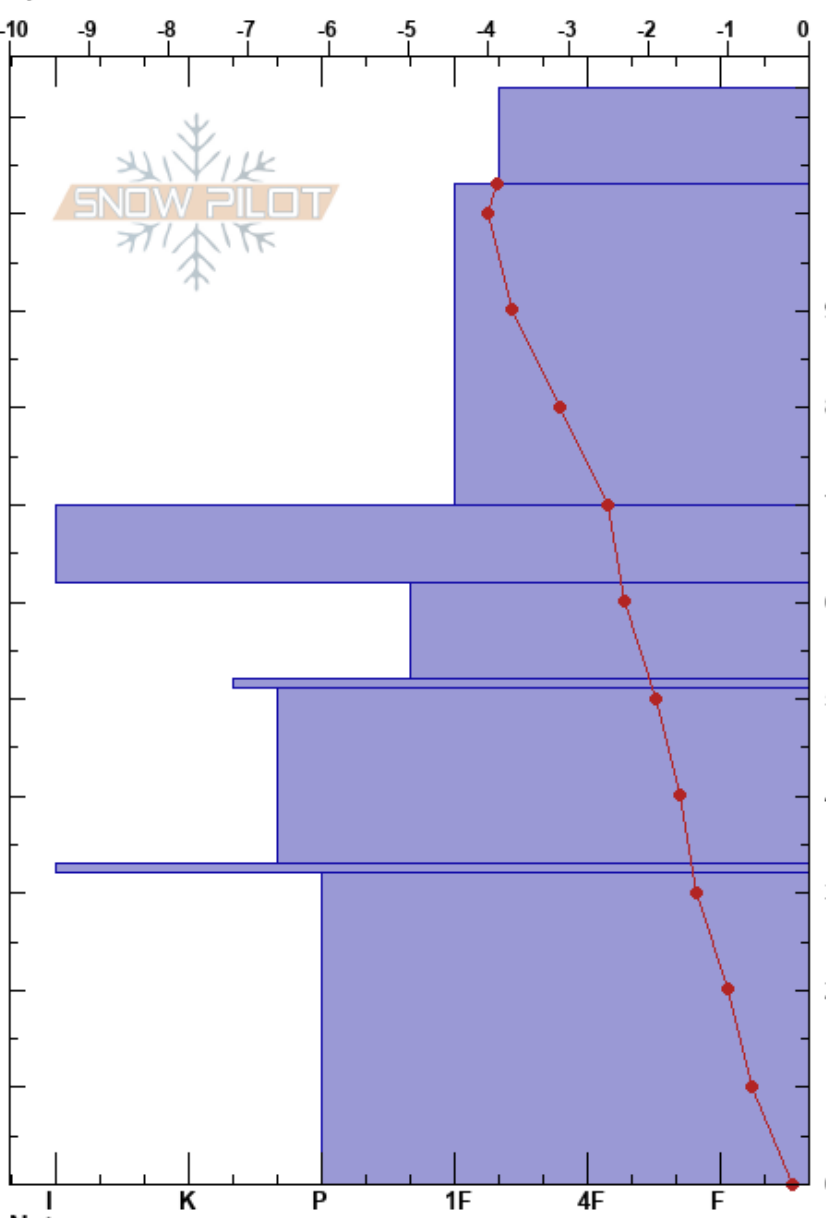

Mama zone 2  
 Craigieburn Range  
 New Zealand  
**Elevation:** 1850 m  
**Aspect:** 20°

Porters Snow Safety  
 03/07/2018 - 14:00  
**Co-ord:** -43.27744N, 171.63246E  
**Slope Angle:** 37°  
**Wind Loading:**

**Stability:** HS:113  
**Air Temperature:** 1.6°C **PF:**20  
**Sky Cover:** CLR  
**Precipitation:** NO  
**Wind:** N Light Breeze

**Layer Notes:**

**Specifics:** Pit dug in a Ski Area; Pit is representative of backcountry

Form	Crystal Size	Moisture	$\rho$ kg/m <sup>3</sup>	Stability tests & Layer comments
/	0.5			
•				← CT22, RP @90cm
= (⊙)				
□ (⊙)	1			
(⊙)				
⊖	1			
(⊙)				
⊖	1.5			

Notes: