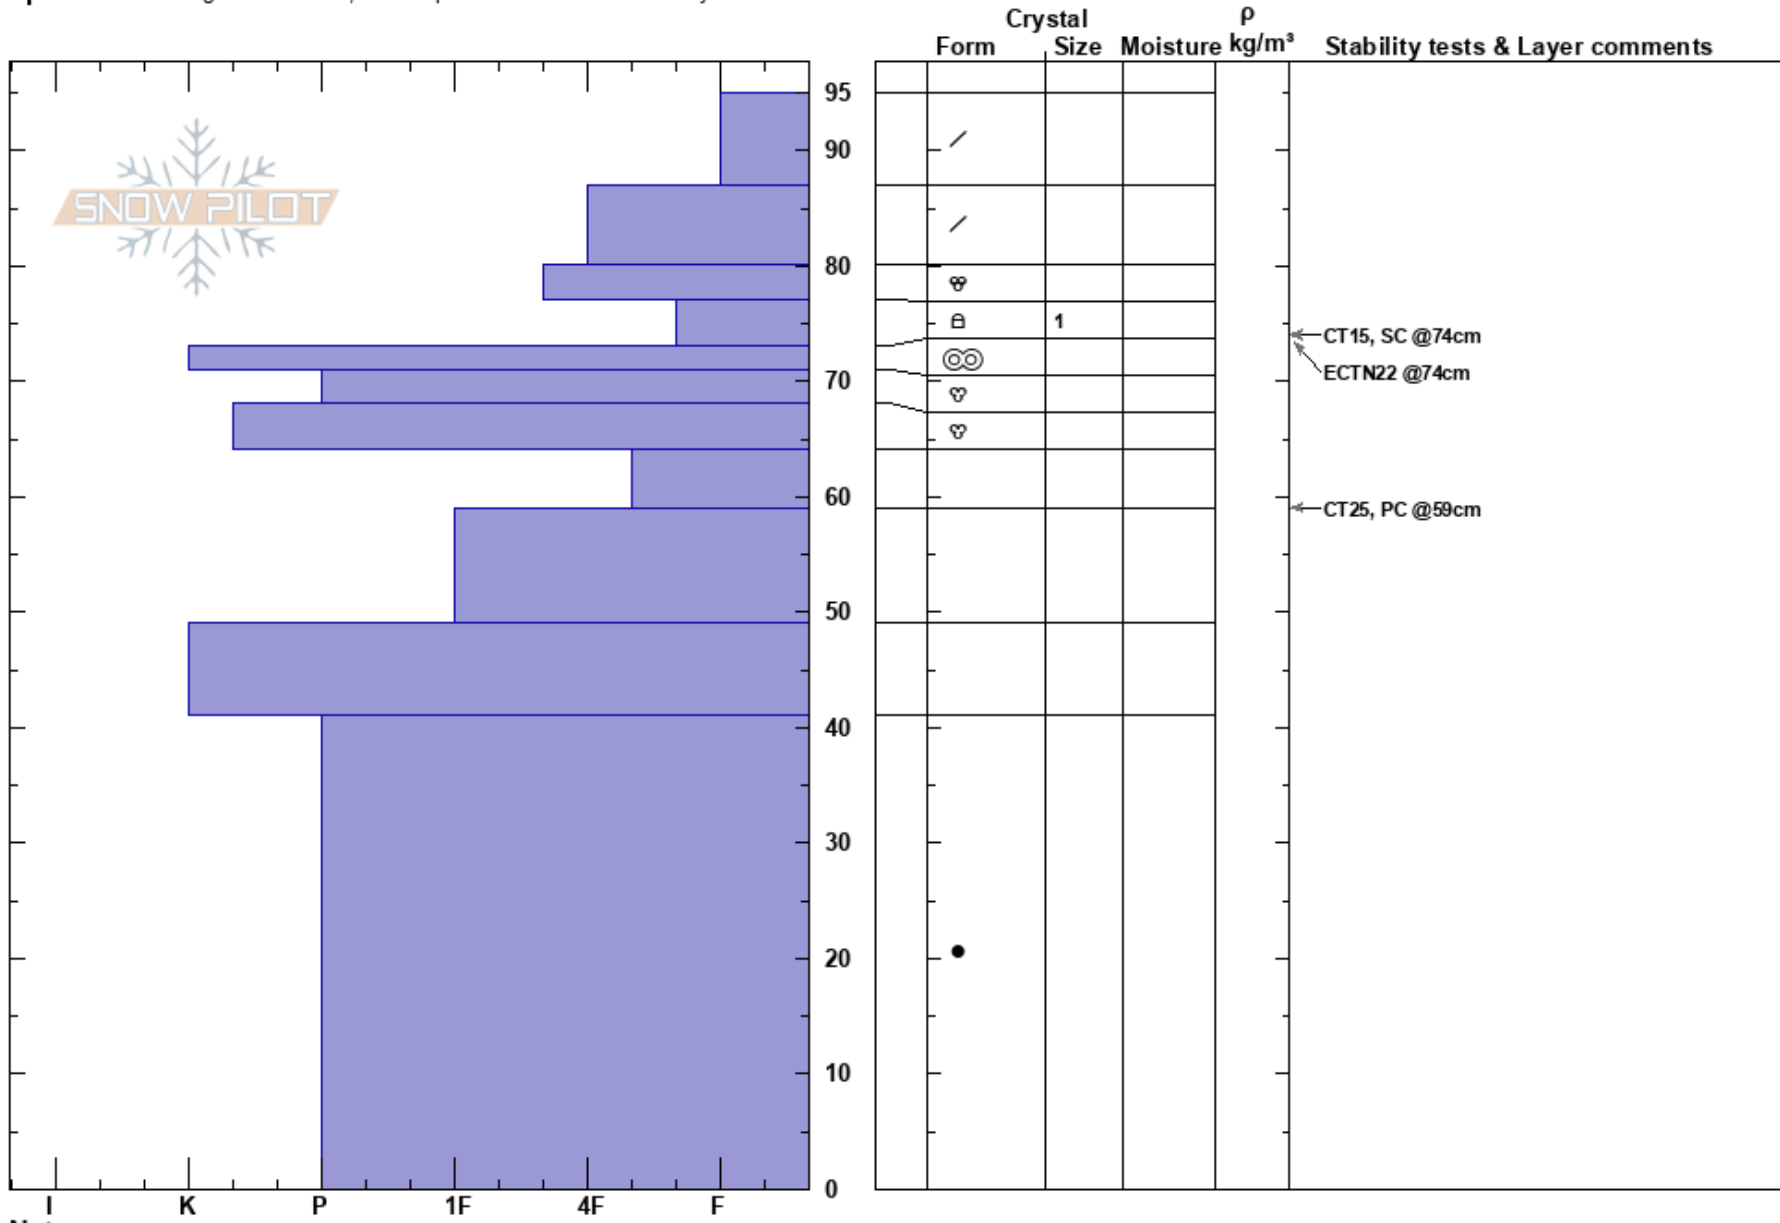

Faulty 2
 Remarkables Range
 New Zealand
 Elevation: 1950 m
 Aspect: N

Remarks Snow Safety
 30/06/2018 - 14:30
 Co-ord: -45.05996S, 168.82622E
 Slope Angle: 35°
 Wind Loading:

Stability:
 Air Temperature:
 Sky Cover: BKN
 Precipitation: NO
 Wind: Calm

HS:95
 PS: 10 77-73cm: Problematic layer

Specifics: Pit dug in a Ski Area; Pit is representative of backcountry

Notes: Pit dug by Irene Henninger