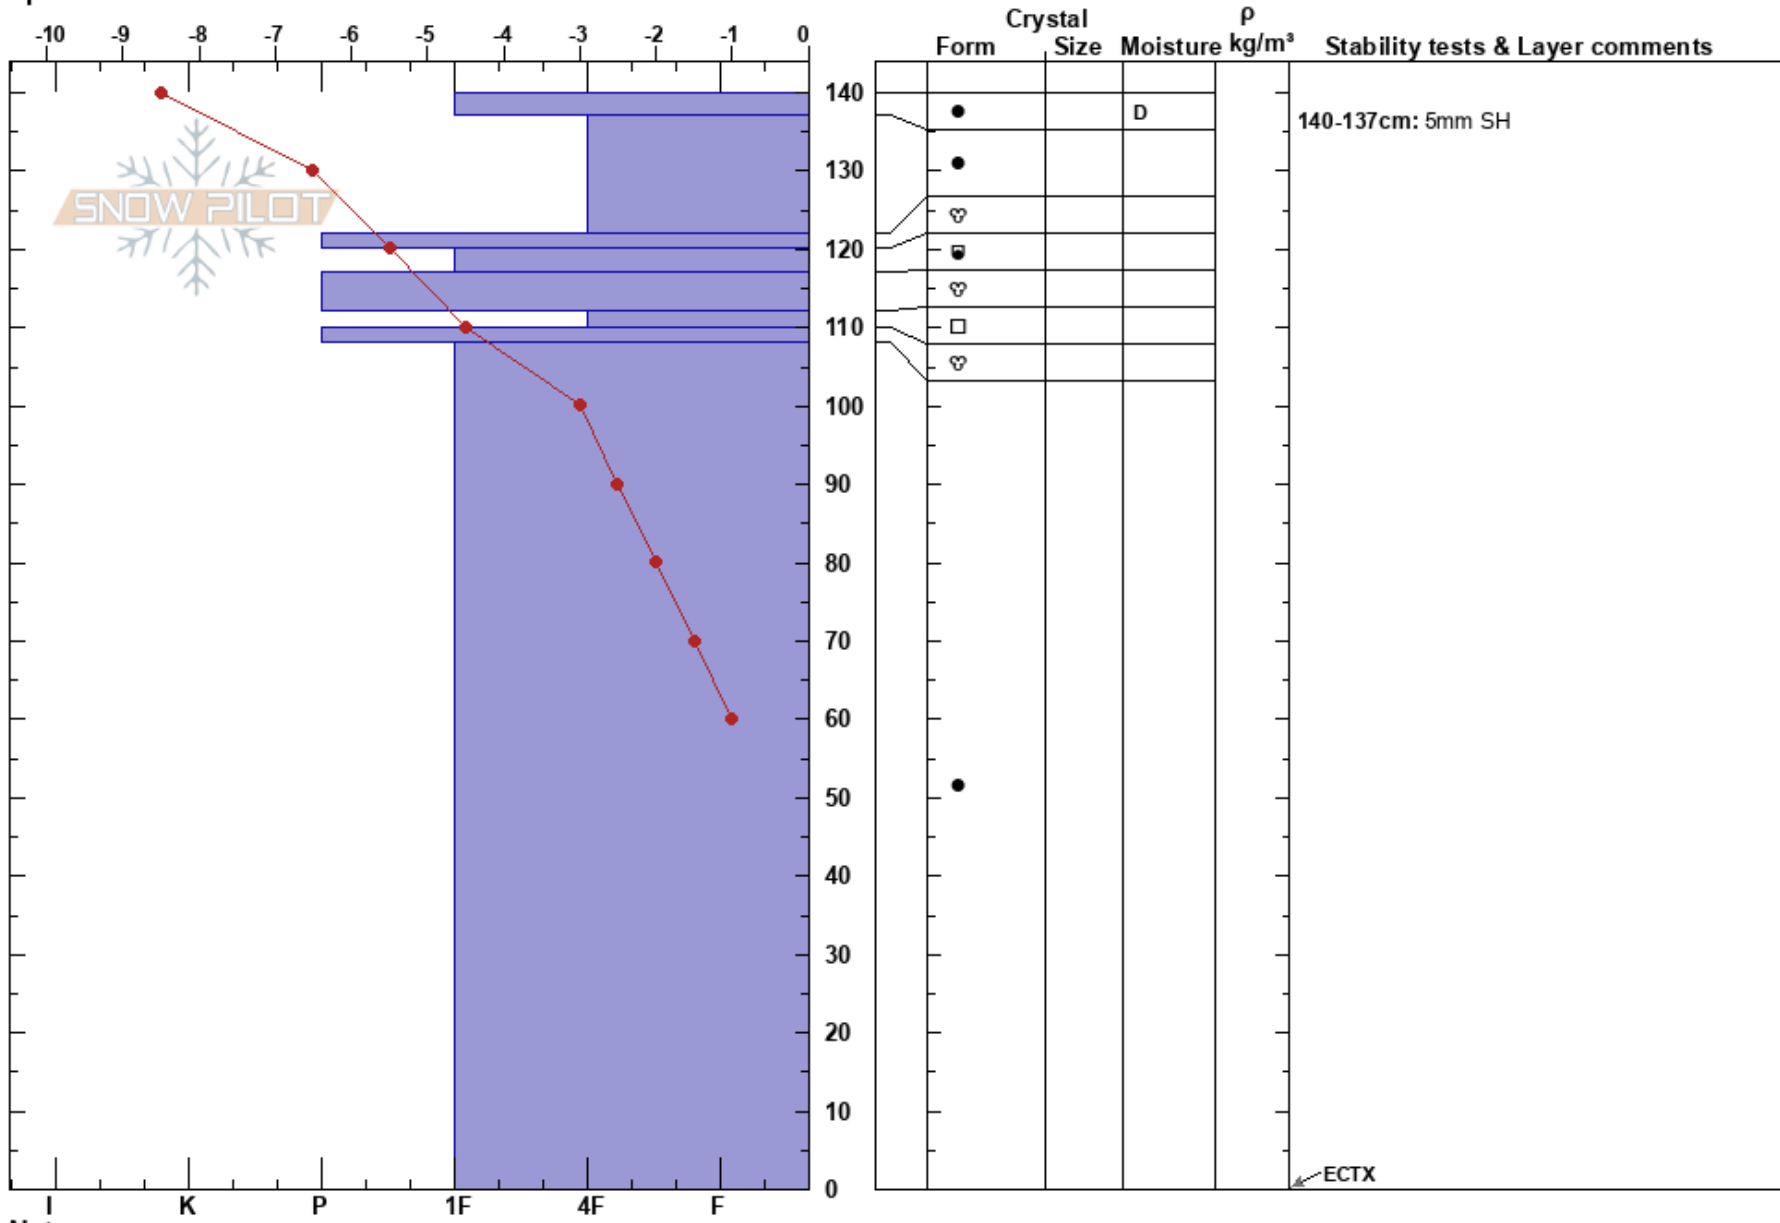

Twilight Zone
 Mt Twilight
 New Zealand
 Elevation: 1750 m
 Aspect: S
 Specifics:

Harris Mountain
 30/06/2018 - 12:00
 Co-ord:
 Slope Angle: 28°
 Wind Loading: no

Stability:
 Air Temperature: -1.5°C
 Sky Cover: CLR
 Precipitation: NO
 Wind: NW Moderate

HS:140
 Layer Notes:
 140-137cm: 5mm SH

Notes:

ECTX