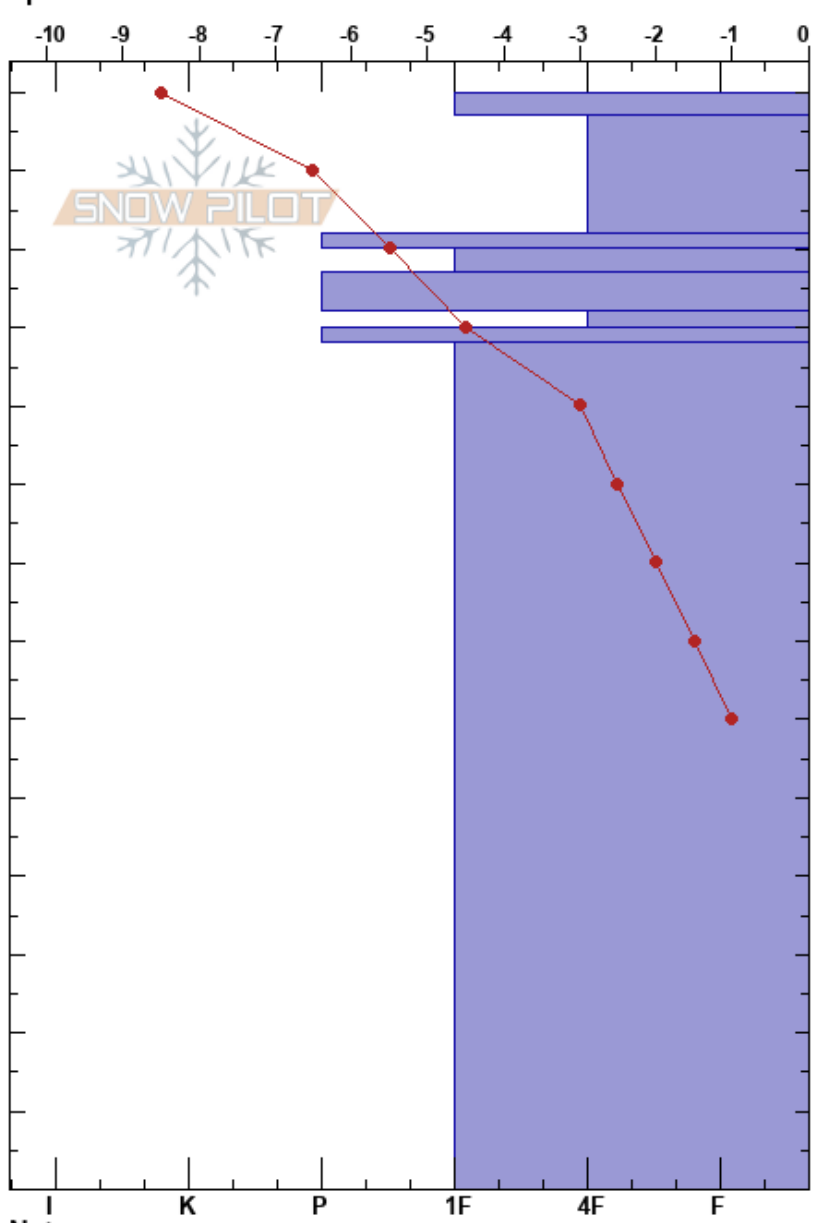

Twilight Zone  
 Mt Twilight  
 New Zealand  
 Elevation: 1750 m  
 Aspect: S  
 Specifics:

Harris Mountain  
 30/06/2018 - 12:00  
 Co-ord:  
 Slope Angle: 28°  
 Wind Loading: no

Stability:  
 Air Temperature: -1.5°C  
 Sky Cover: CLR  
 Precipitation: NO  
 Wind: NW Moderate

HS:140  
 140-137cm: 5mm SH

Form	Crystal		$\rho$ kg/m <sup>3</sup>	Stability tests & Layer comments
	Size	Moisture		
●		D		140-137cm: 5mm SH
●				
♡				
◐				
♡				
◻				
♡				
●				

Notes:

ECTX