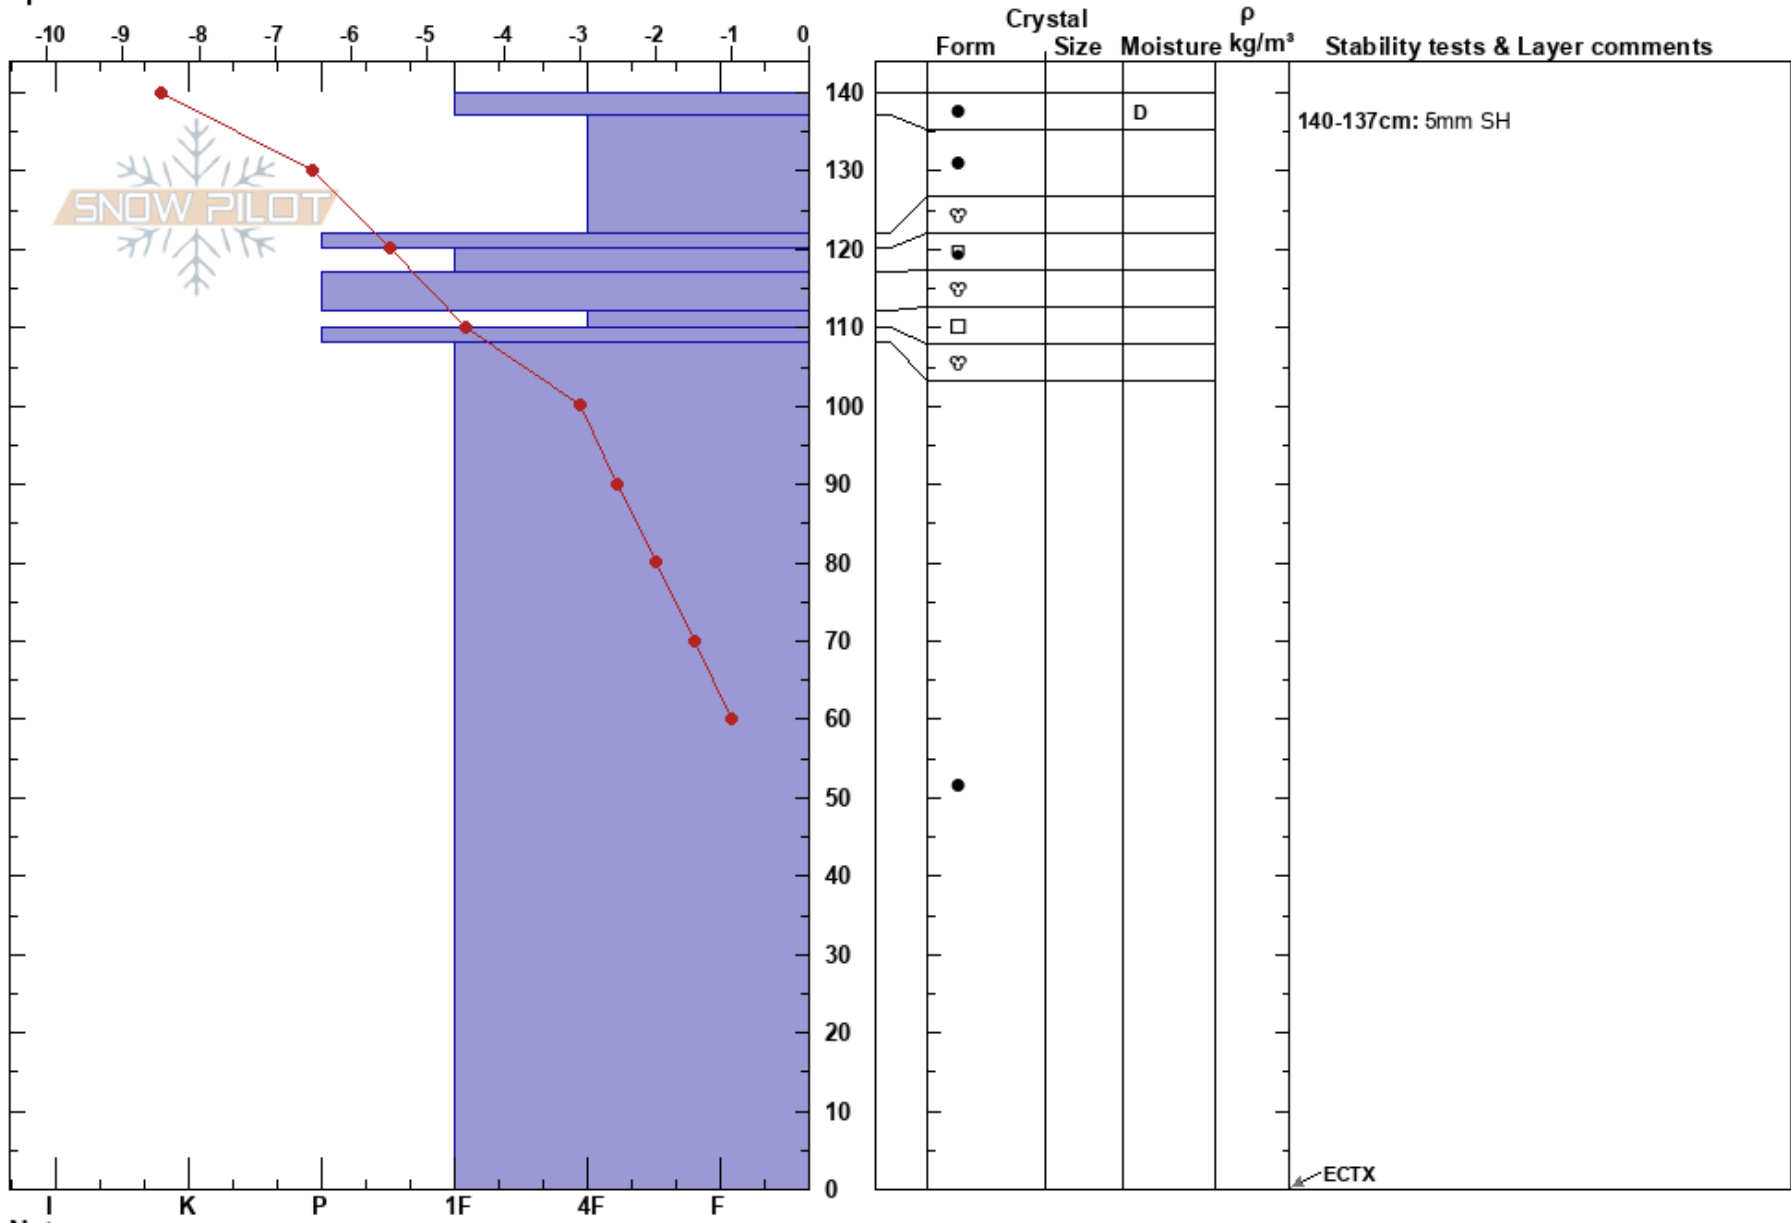

Twilight Zone
 Mt Twilight
 New Zealand
 Elevation: 1750 m
 Aspect: S
 Specifics:

Harris Mountain
 30/06/2018 - 12:00
 Co-ord:
 Slope Angle: 28°
 Wind Loading: no

Stability:
 Air Temperature: -1.5°C
 Sky Cover: CLR
 Precipitation: NO
 Wind: NW Moderate

HS:140
 140-137cm: 5mm SH

Notes: