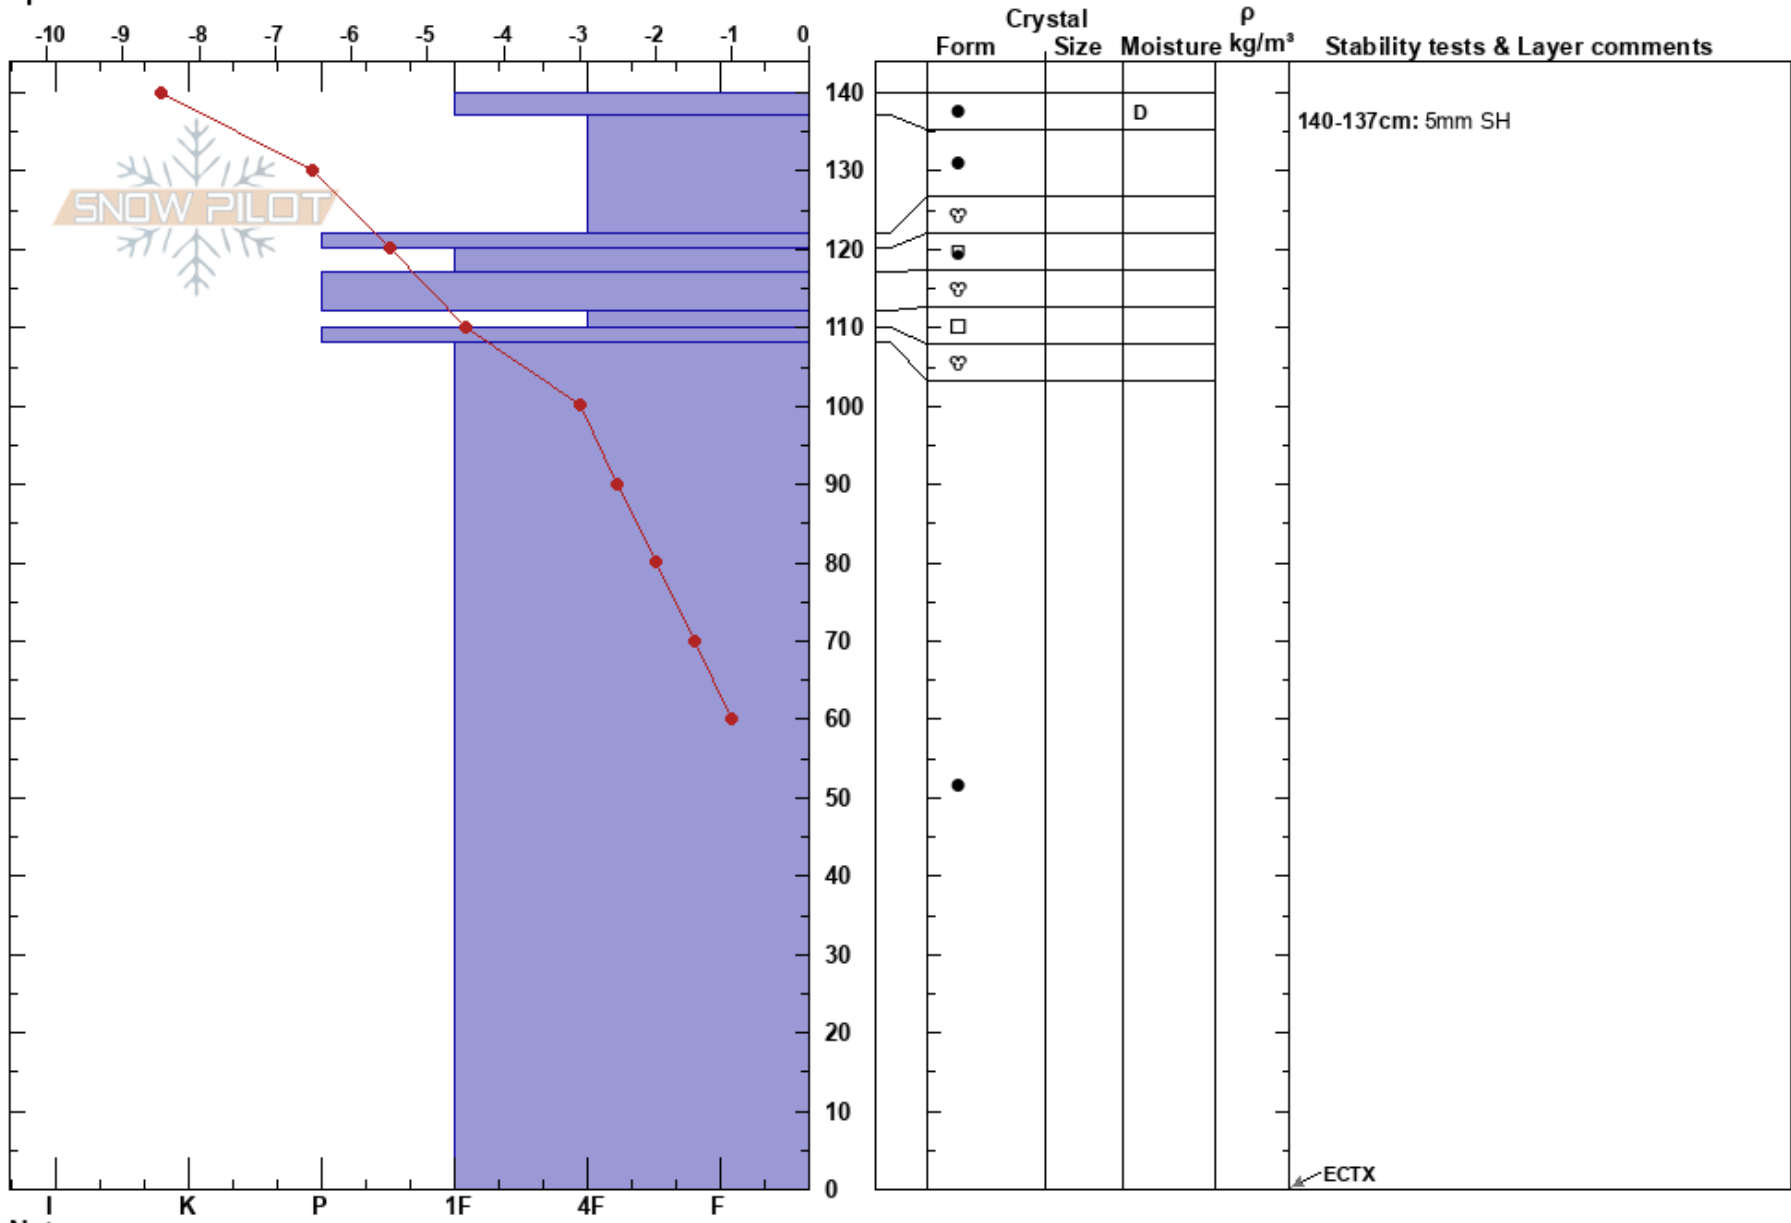

Twilight Zone
 Mt Twilight
 New Zealand
 Elevation: 1750 m
 Aspect: S
 Specifics:

Harris Mountain
 30/06/2018 - 12:00
 Co-ord:
 Slope Angle: 28°
 Wind Loading: no

Stability:
 Air Temperature: -1.5°C
 Sky Cover: CLR
 Precipitation: NO
 Wind: NW Moderate

HS:140
 Layer Notes:
 140-137cm: 5mm SH

Notes: