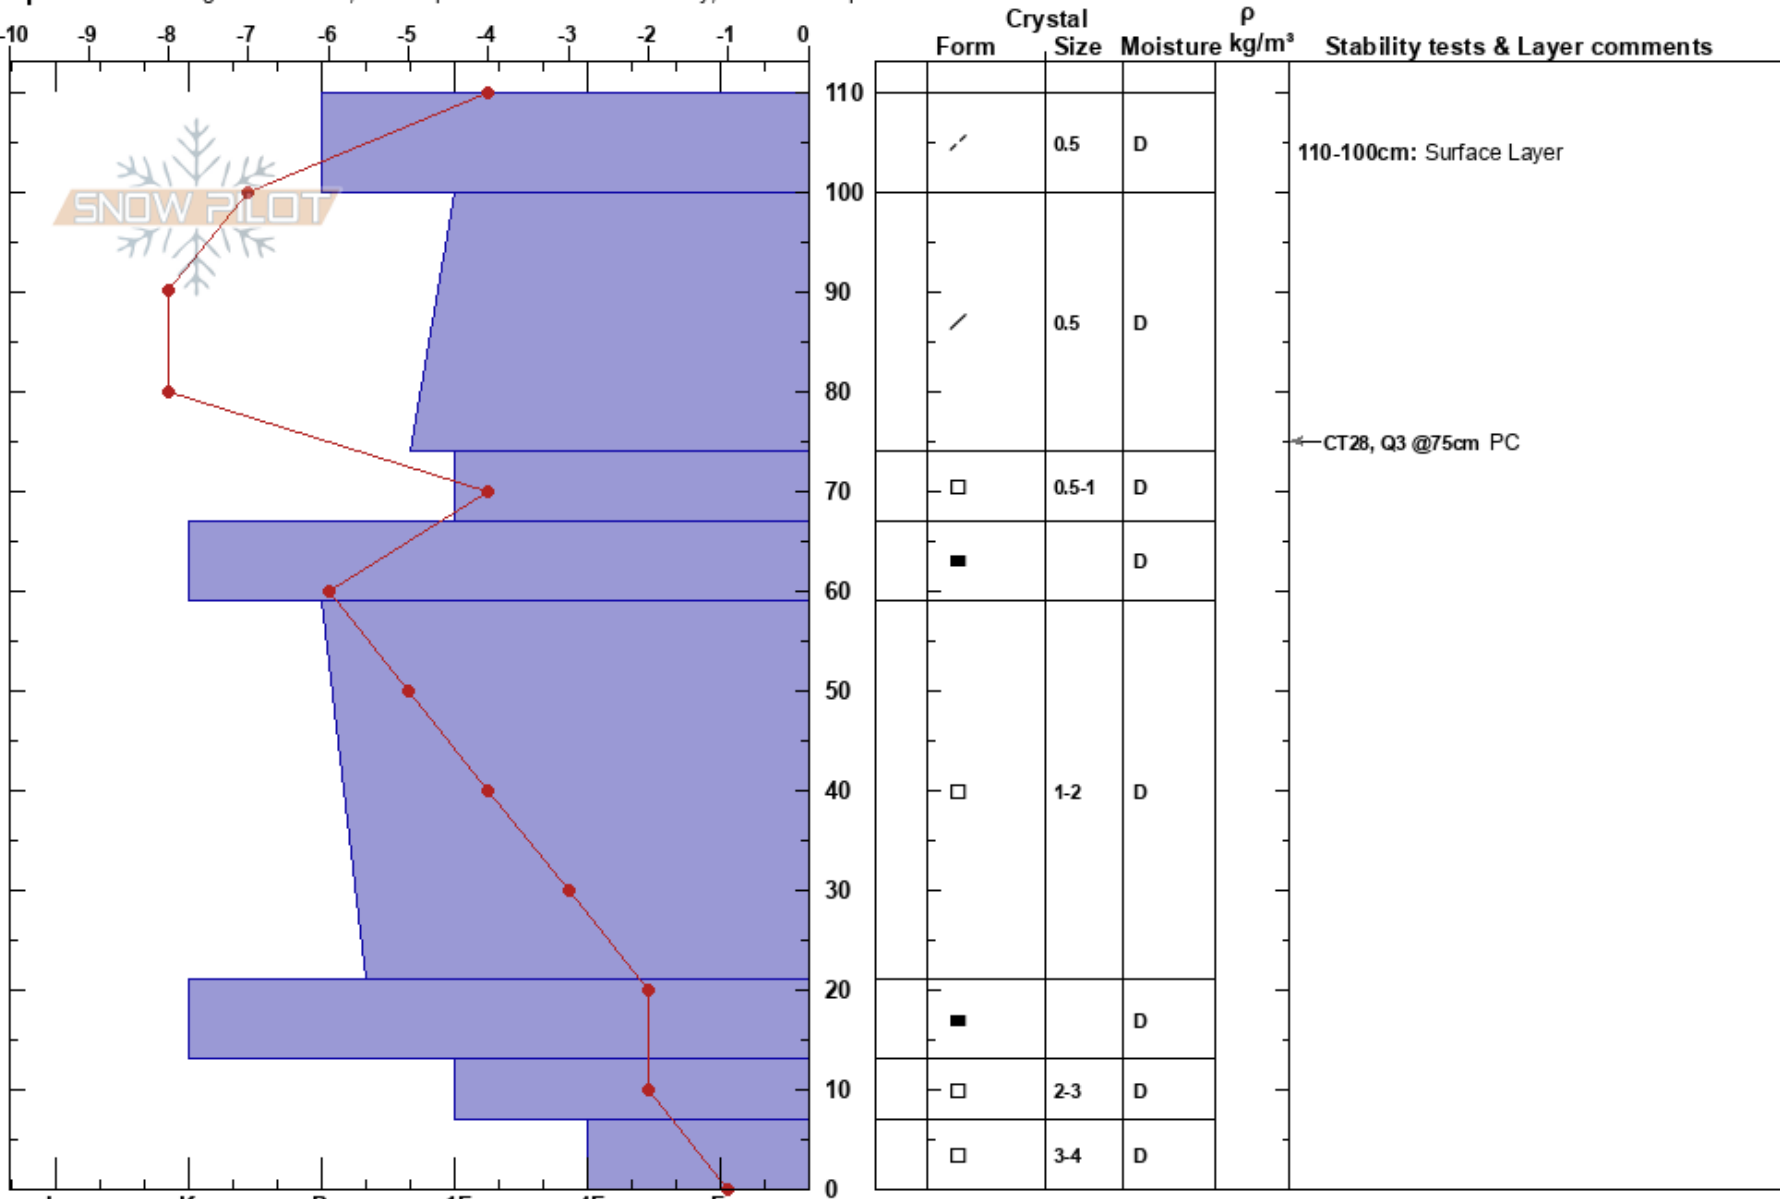

Morning Glory 2
 Hutt Range
 New Zealand
Elevation: 2200 m
Aspect: E

Zara Walker
 27/06/2018 - 12:30
Co-ord: -43.48731N, 171.52912E
Slope Angle: 36°
Wind Loading: previous

Stability: Very Good **HS:**110 **Layer Notes:**
Air Temperature: -4°C **PF:**15 110-100cm: Surface Layer
Sky Cover: FEW
Precipitation: NO
Wind: Calm

Specifics: Pit dug in a Ski Area; Pit is representative of backcountry; We skied slope

Notes: Pit was done where a isolated pocket of wind slab had developed from previous NW/SW storm.
 Surface form: 3mm Rime crystals.