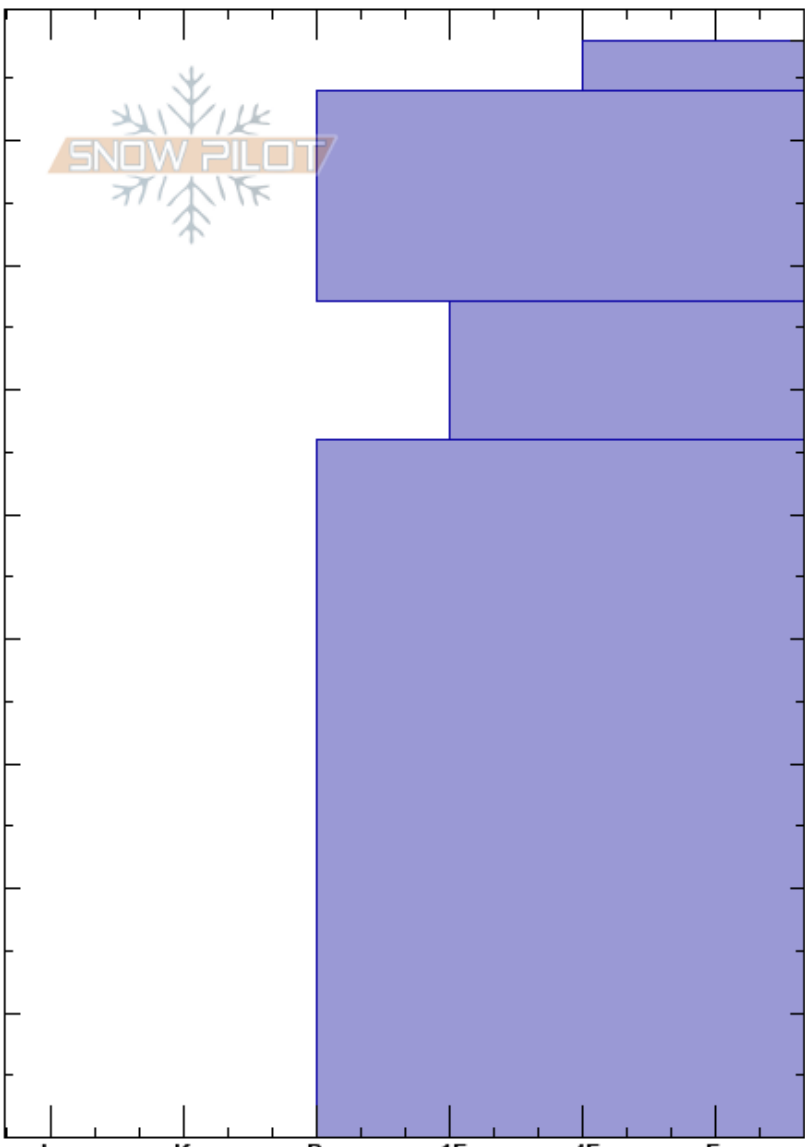

Valle Pehuenche
 Volcán Lonquimay
 Chile
Elevation: 1700 m
Aspect: NE
Specifics: We skied slope; Poor pit location

Sebastian Anguita
 16/06/2018 - 14:00
Co-ord: -38.37835S, -71.53237W
Slope Angle: 21°
Wind Loading:

Stability: Good **HS:**88
Air Temperature: 15°C **PS:** 4
Sky Cover: FEW
Precipitation: NO
Wind: Calm

Layer Notes:

Height (cm)	Crystal		Moisture	ρ kg/m ³	Stability tests & Layer comments
	Form	Size			
88					
80					
70					
60					
50					
40					← CT27, BRK @40cm
30					
20					
10					
0					