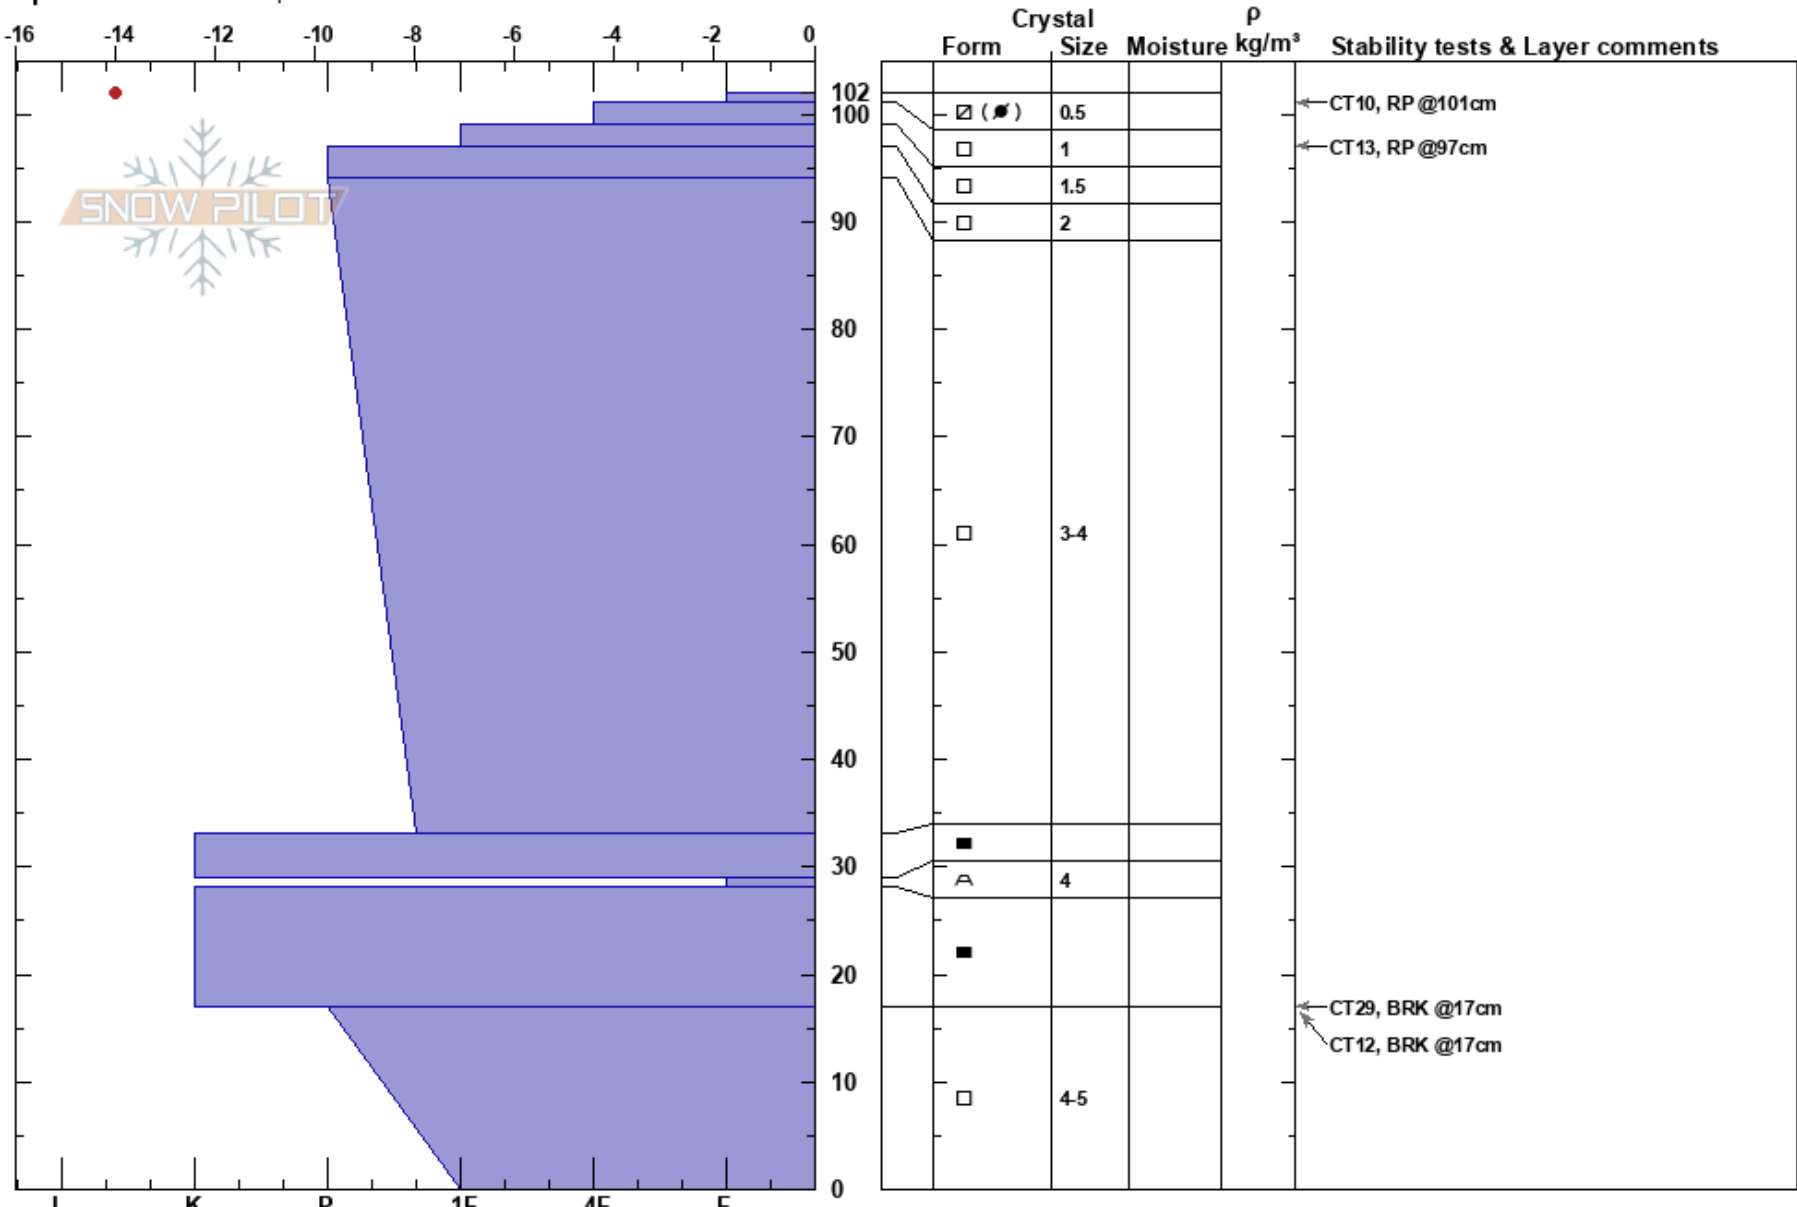

Wye Creek (Curvey)
 Remarkables Range
 New Zealand
 Elevation: 1960 m
 Aspect: SE
 Specifics: We skied slope

Steve Schreiber
 22/06/2018 - 12:12
 Co-ord: -45.06856N, 168.81785W
 Slope Angle: 29°
 Wind Loading:

Stability: Good
 Air Temperature: -2.5°C
 Sky Cover: CLR
 Precipitation: NO
 Wind: Calm

HS:102
 PF:5
 29-28cm: Problematic layer

Notes: initial profile for winter 2018. Steve Schreiber and Tim Cafe observers