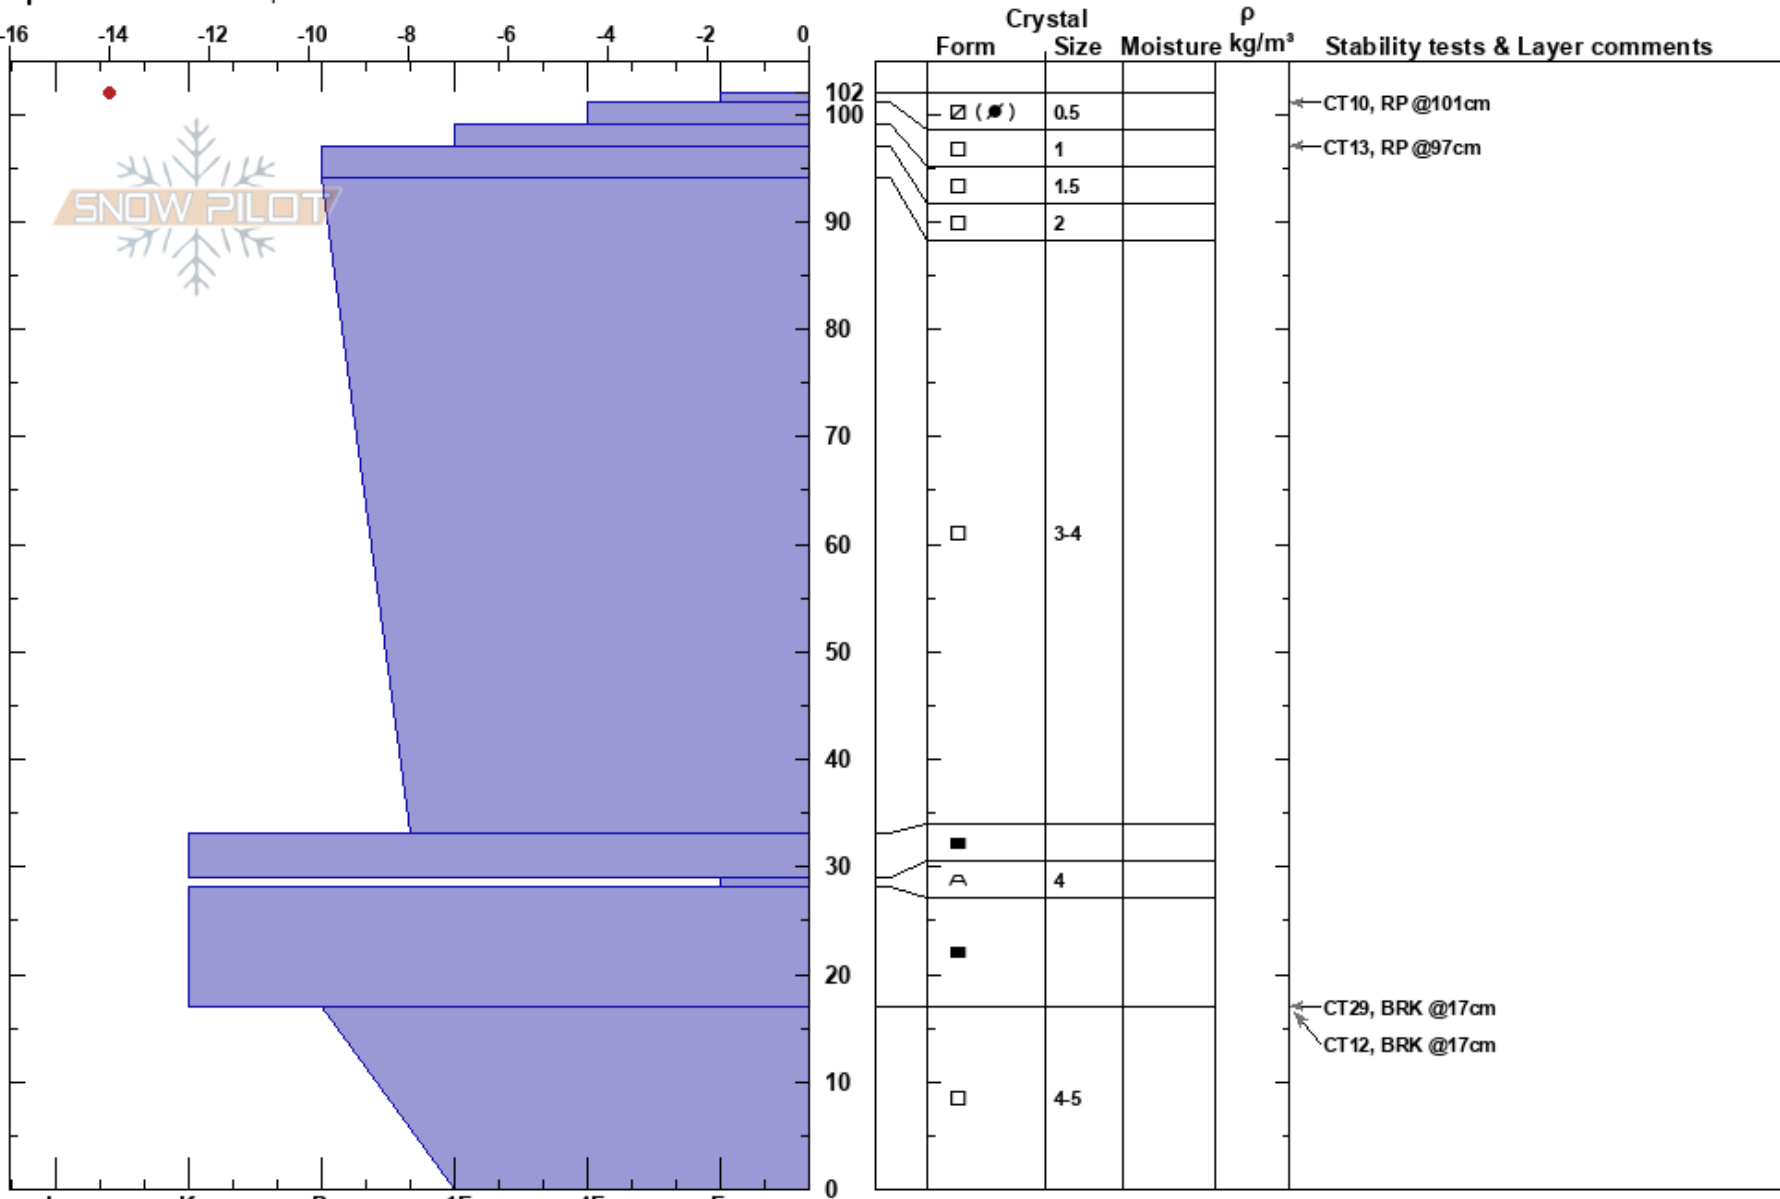

Wye Creek (Curvey)
 Remarkables Range
 New Zealand
Elevation: 1960 m
Aspect: SE
Specifics: We skied slope

Steve Schreiber
 22/06/2018 - 12:12
Co-ord: -45.06856N, 168.81785W
Slope Angle: 29°
Wind Loading:

Stability: Good **HS:**102 **Layer Notes:**
Air Temperature: -2.5°C **PF:**5 29-28cm:Problematic layer
Sky Cover: CLR
Precipitation: NO
Wind: Calm

Notes: initial profile for winter 2018. Steve Schreiber and Tim Cafe observers