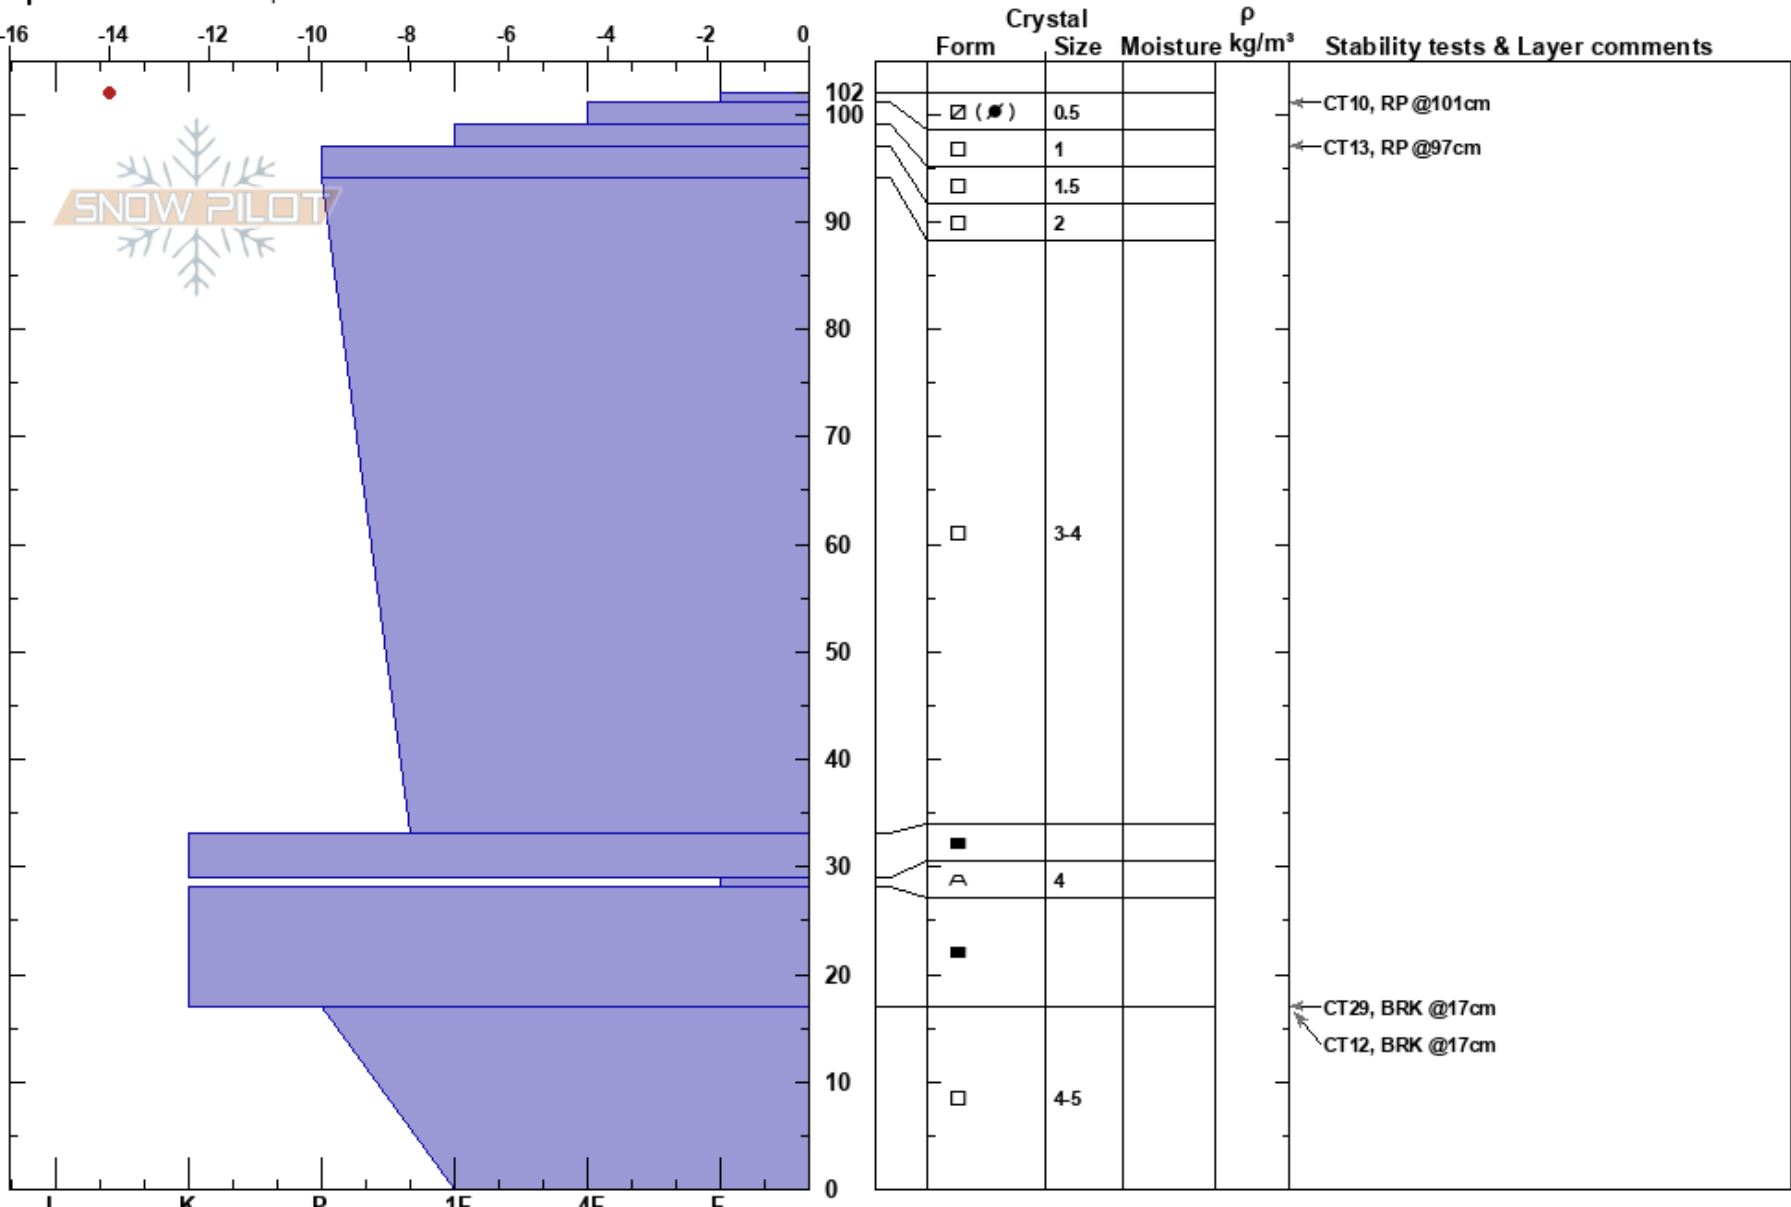

Wye Creek (Curvey)
 Remarkables Range
 New Zealand
 Elevation: 1960 m
 Aspect: SE
 Specifics: We skied slope

Steve Schreiber
 22/06/2018 - 12:12
 Co-ord: -45.06856N, 168.81785W
 Slope Angle: 29°
 Wind Loading:

Stability: Good HS:102
 Air Temperature: -2.5°C PF:5 29-28cm:Problematic layer
 Sky Cover: CLR
 Precipitation: NO
 Wind: Calm

Notes: initial profile for winter 2018. Steve Schreiber and Tim Cafe observers