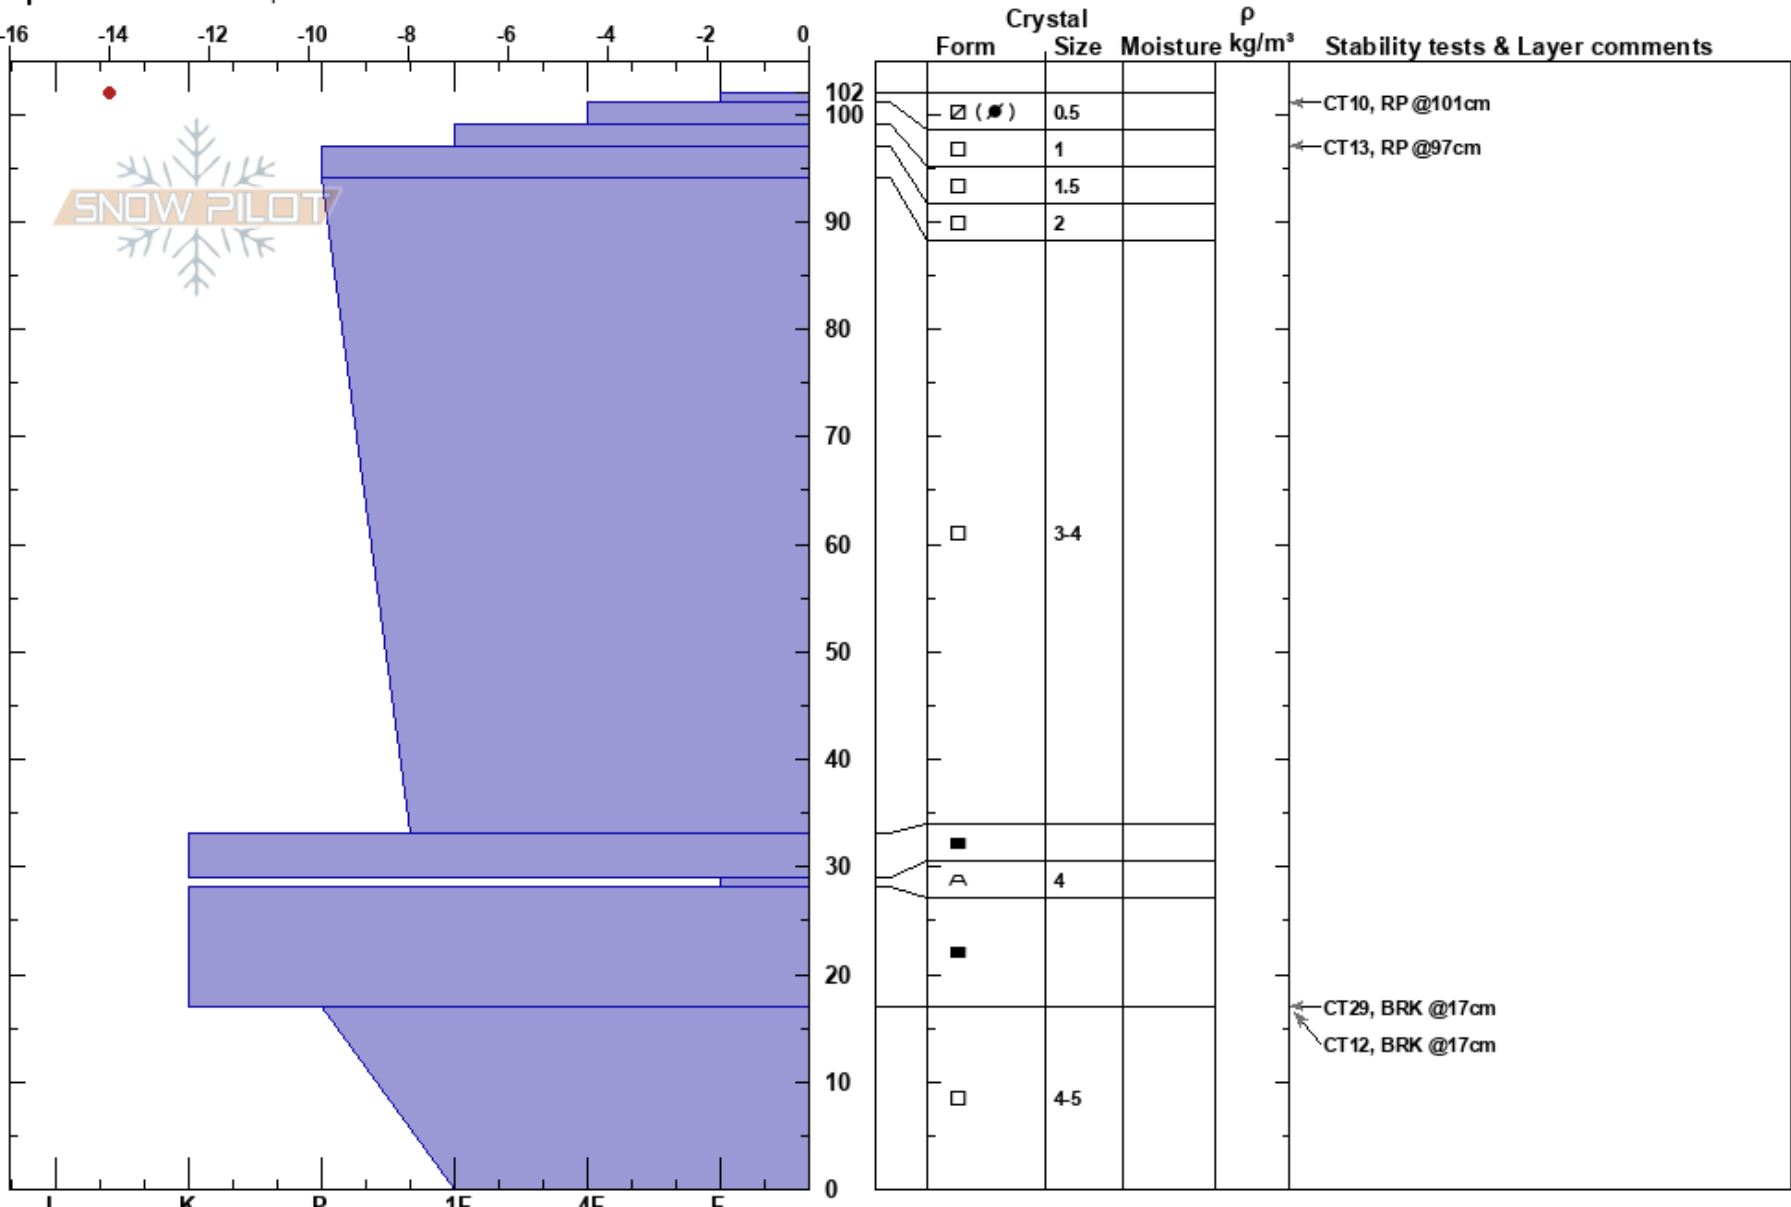

Wye Creek (Curvey)
 Remarkables Range
 New Zealand
Elevation: 1960 m
Aspect: SE
Specifics: We skied slope

Steve Schreiber
 22/06/2018 - 12:12
Co-ord: -45.06856N, 168.81785W
Slope Angle: 29°
Wind Loading:

Stability: Good **HS:**102 **Layer Notes:**
Air Temperature: -2.5°C **PF:**5 29-28cm:Problematic layer
Sky Cover: CLR
Precipitation: NO
Wind: Calm

Notes: initial profile for winter 2018. Steve Schreiber and Tim Cafe observers