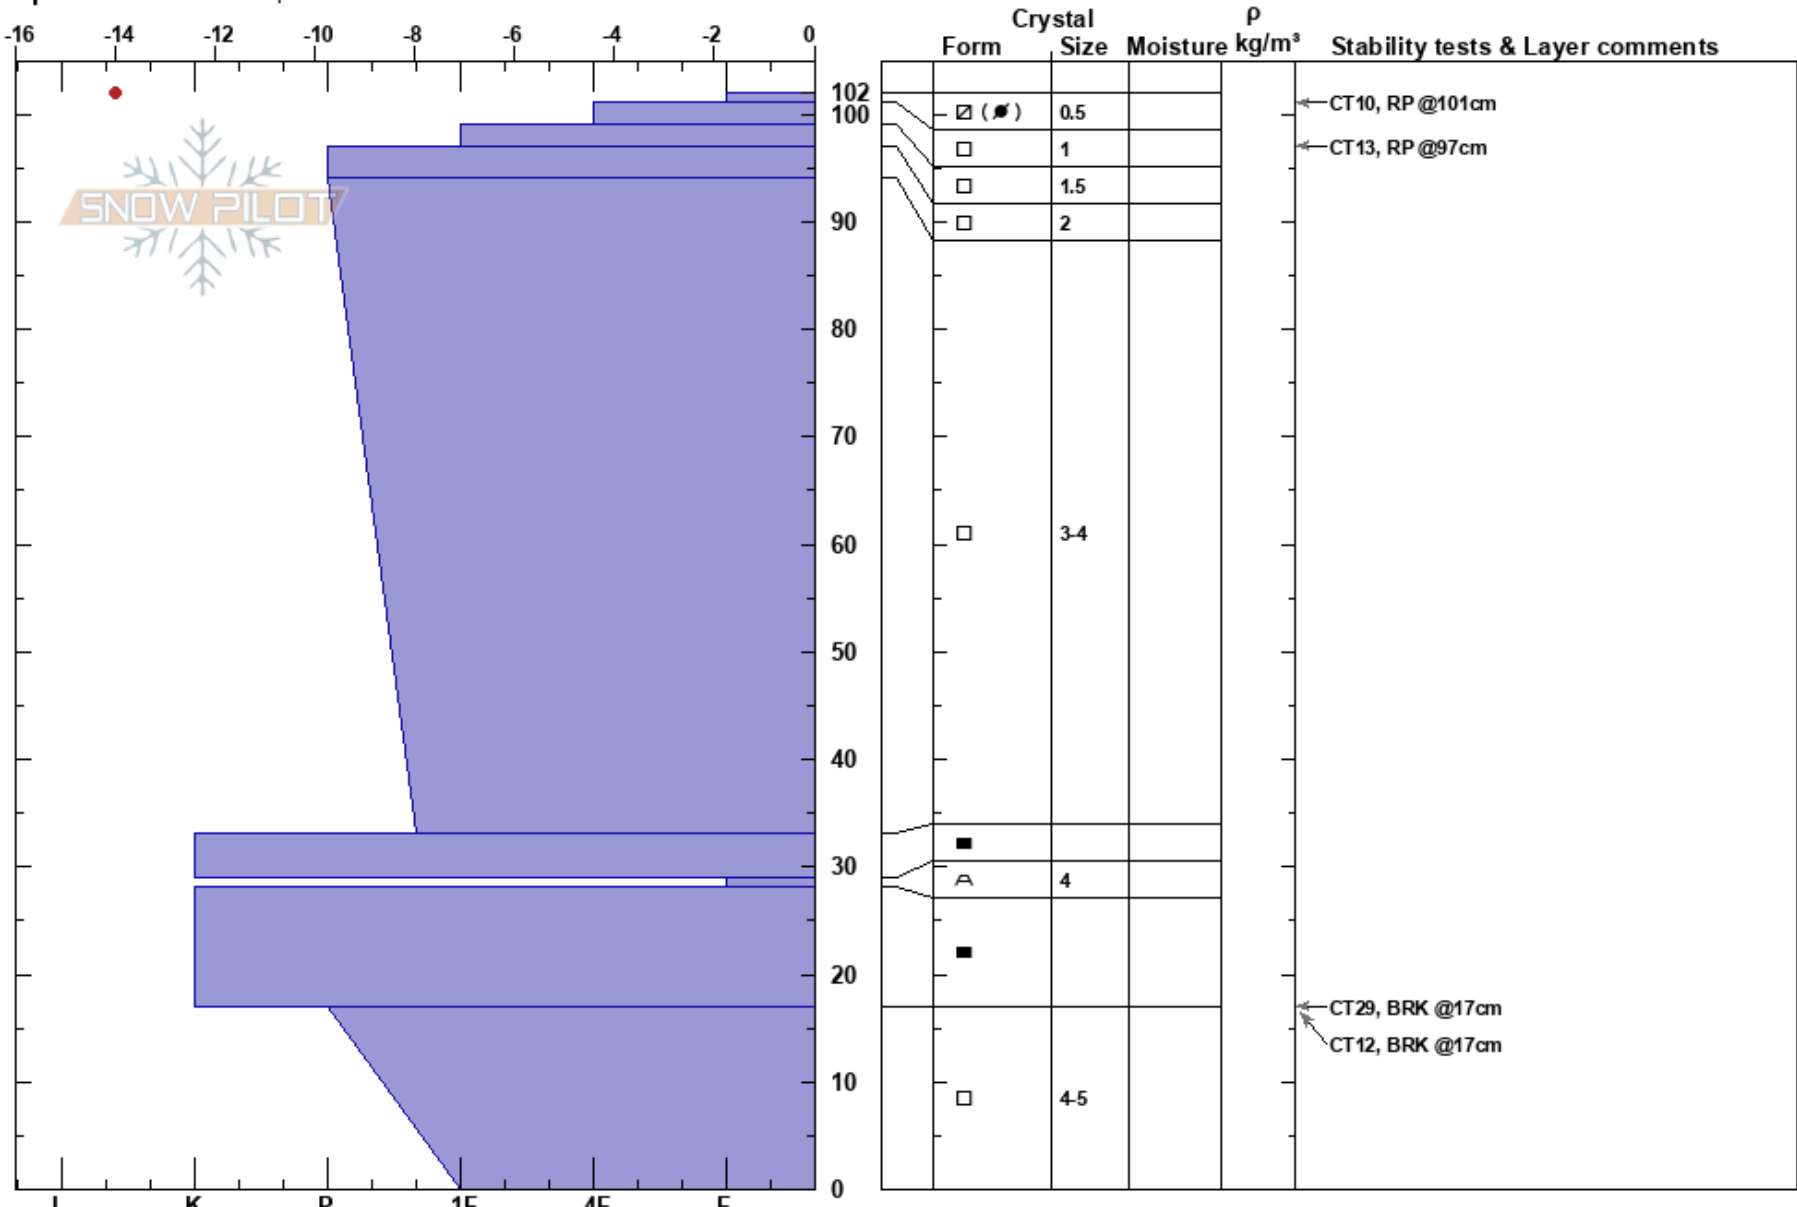

Wye Creek (Curvey)
 Remarkables Range
 New Zealand
 Elevation: 1960 m
 Aspect: SE
 Specifics: We skied slope

Steve Schreiber
 22/06/2018 - 12:12
 Co-ord: -45.06856N, 168.81785W
 Slope Angle: 29°
 Wind Loading:

Stability: Good
 Air Temperature: -2.5°C
 Sky Cover: CLR
 Precipitation: NO
 Wind: Calm

HS:102
 PF:5
 29-28cm:Problematic layer

Notes: initial profile for winter 2018. Steve Schreiber and Tim Cafe observers