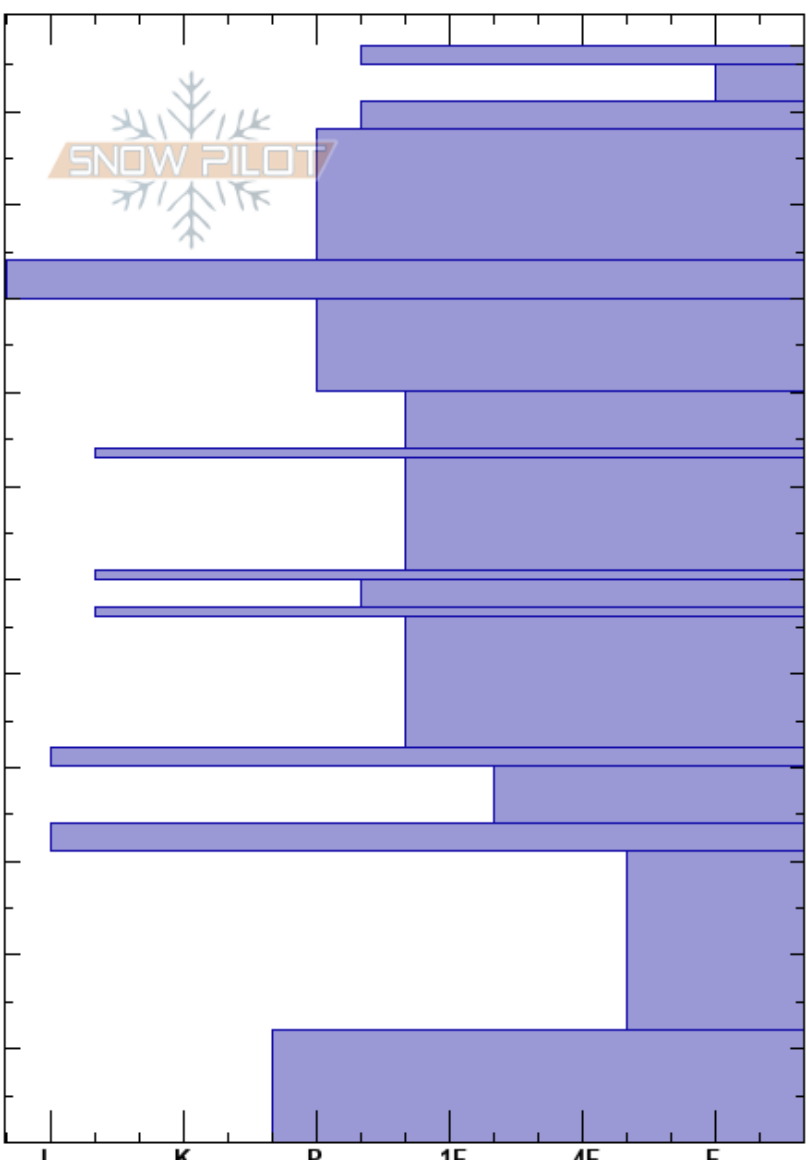

20.06 вечер
 Elbrus Region
 Russia
Elevation:
Aspect:
Specifics:

Mikhail Ryabchikov
 20/06/2018 - 17:00
Co-ord: 294182E 4798811N
Slope Angle:
Wind Loading:

Stability:
Air Temperature:
Sky Cover: OVC
Precipitation: NO
Wind:

HS:117
PF:16
Layer Notes:

Height (m)	Crystal		ρ kg/m ³	Stability tests & Layer comments
	Form	Size		
117	☉	1	D-M	
110	☉	0.5-1	M-W	
	☉	1	M	
100	☉	0.5-1	D-M	
90	■			
	☉ (☉)	0.5	D-M	
80	☉	1	M	
70	■			
	☉	0.5	D-M	
60	■			
	☉ (☉)	0.3-0.5	D-M	
50	■			
	☉	0.5	D-M	
40	☉	0.5	M	
30	■			
20	☉	1	M-W	
10	☉	1-1.5	M	