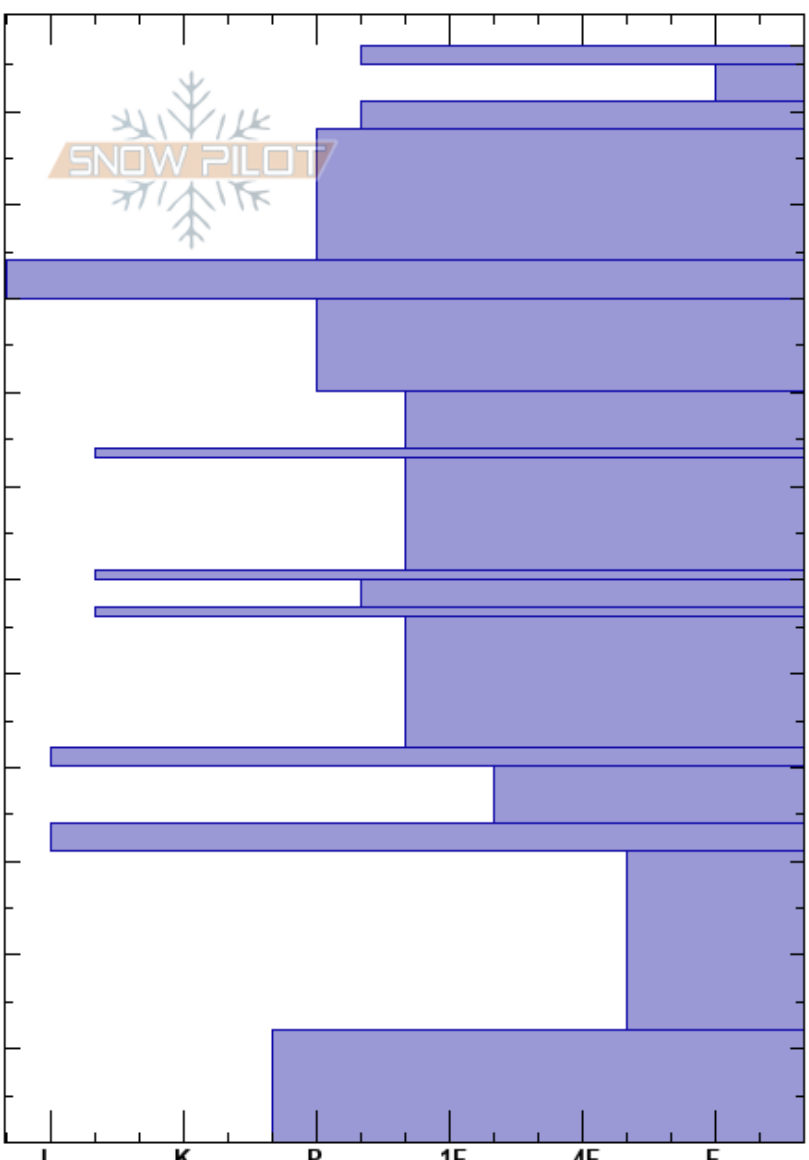

20.06 вечер
 Elbrus Region
 Russia
Elevation:
Aspect:
Specifics:

Mikhail Ryabchikov
 20/06/2018 - 17:00
Co-ord: 294182E 4798811N
Slope Angle:
Wind Loading:

Stability:
Air Temperature:
Sky Cover: OVC
Precipitation: NO
Wind:

HS:117
PF:16
Layer Notes:

Elevation (m)	Crystal		ρ kg/m ³	Stability tests & Layer comments
	Form	Size		
117	☉	1	D-M	
110	☉	0.5-1	M-W	
	☉	1	M	
100	☉	0.5-1	D-M	
90	■			
80	☉ (☉)	0.5	D-M	
70	☉	1	M	
	■			
60	☉	0.5	D-M	
50	☉ (☉)	0.3-0.5	D-M	
	■			
40	☉	0.5	D-M	
30	☉	0.5	M	
	■			
20	☉	1	M-W	
10	☉	1-1.5	M	