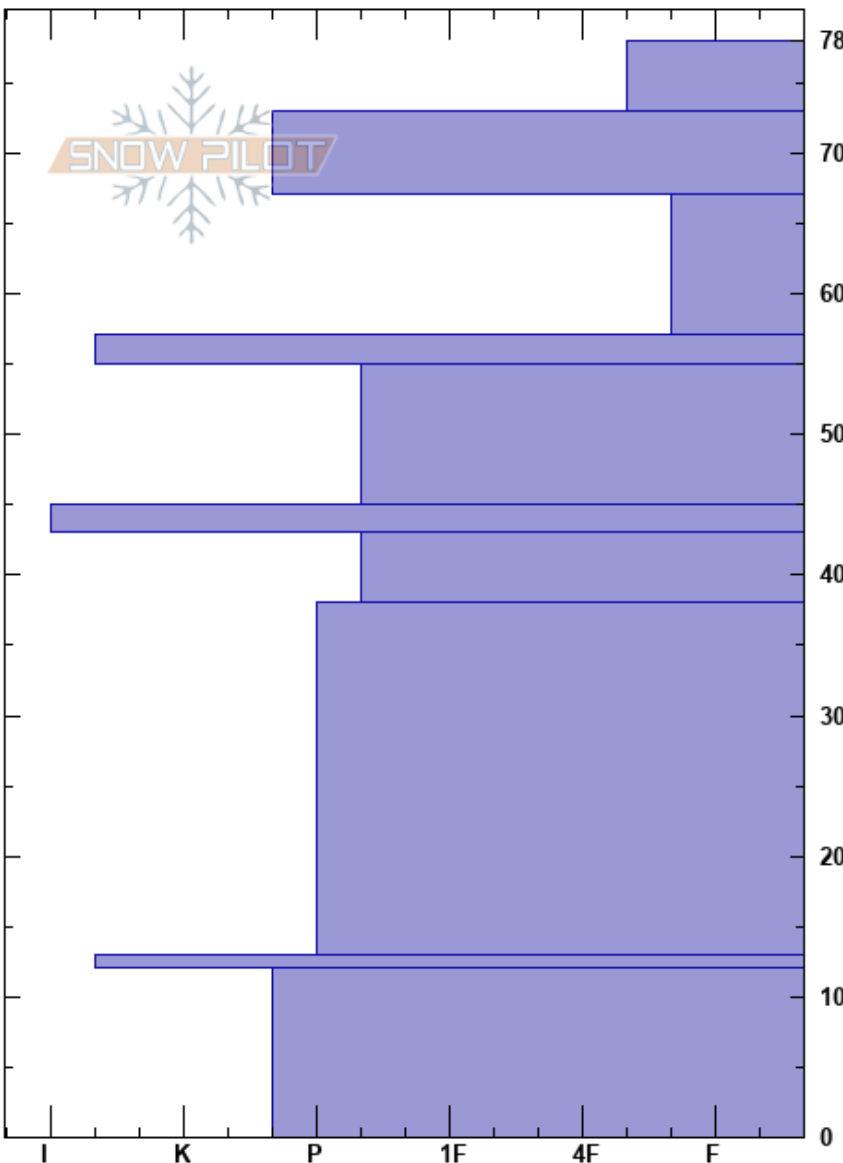

20.06 yrpo
 Elbrus Region
 Russia
Elevation: 4070 m
Aspect:
Specifics:

Mikhail Ryabchikov
 20/06/2018 - 09:00
Co-ord: 294010E 4798740N
Slope Angle:
Wind Loading:

Stability:
Air Temperature: HS:78
Sky Cover: FEW PF:25
Precipitation: NO
Wind:

Layer Notes:

Altitude (m)	Crystal		ρ kg/m ³	Stability tests & Layer comments
	Form	Size		
78	/	1	M	
70	☞	1-1.5	D-M	
60	☞	1.5-2	M	
50	☞(☞)	1.5	M	
40	☞	1	D-M	
30	☞	0.5	D-M	
10	☞(☞)	0.5	D-M	

Notes: