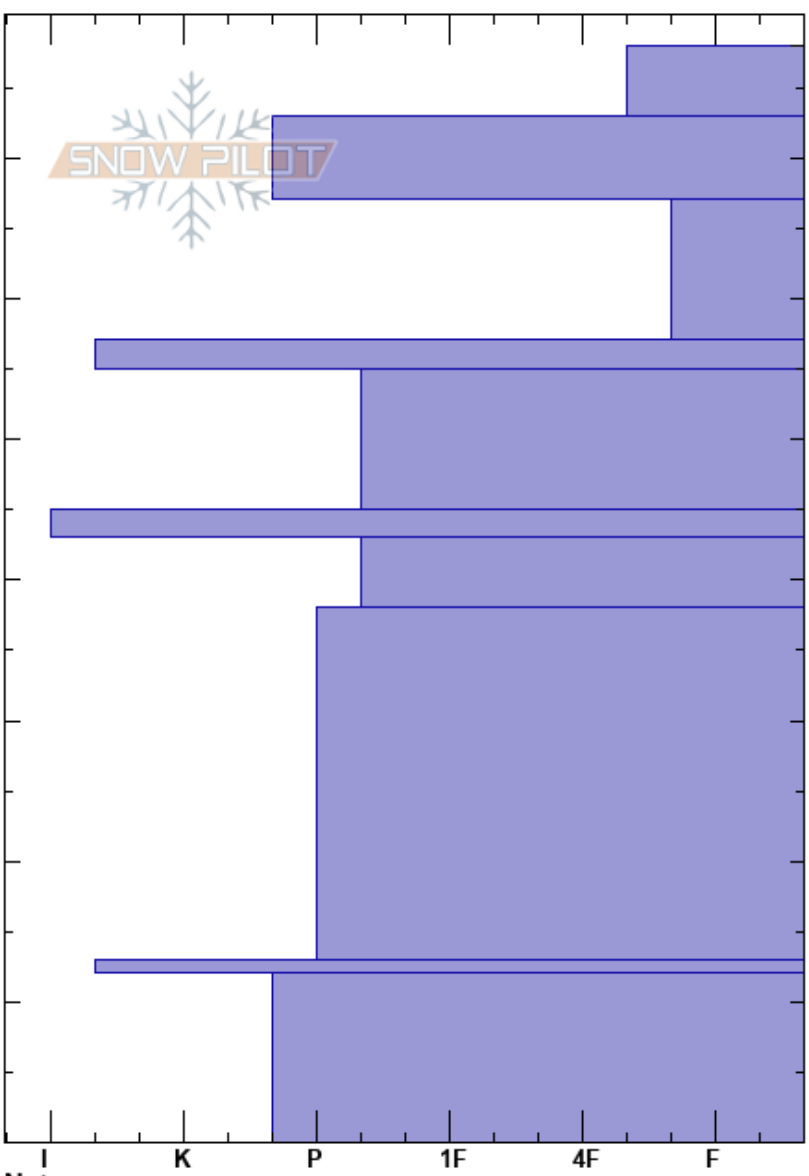

20.06 yrpo
 Elbrus Region
 Russia
Elevation: 4070 m
Aspect:
Specifics:

Mikhail Ryabchikov
 20/06/2018 - 09:00
Co-ord: 294010E 4798740N
Slope Angle:
Wind Loading:

Stability:
Air Temperature:
Sky Cover: FEW
Precipitation: NO
Wind:

HS:78
PF:25
Layer Notes:

Height (m)	Crystal		ρ kg/m ³	Stability tests & Layer comments
	Form	Size		
78	/	1	M	
70	☞	1-1.5	D-M	
60	☞	1.5-2	M	
50	☞(☞)	1.5	M	
40	☞	1	D-M	
30	☞	0.5	D-M	
10	☞ (⊖)	0.5	D-M	

Notes: