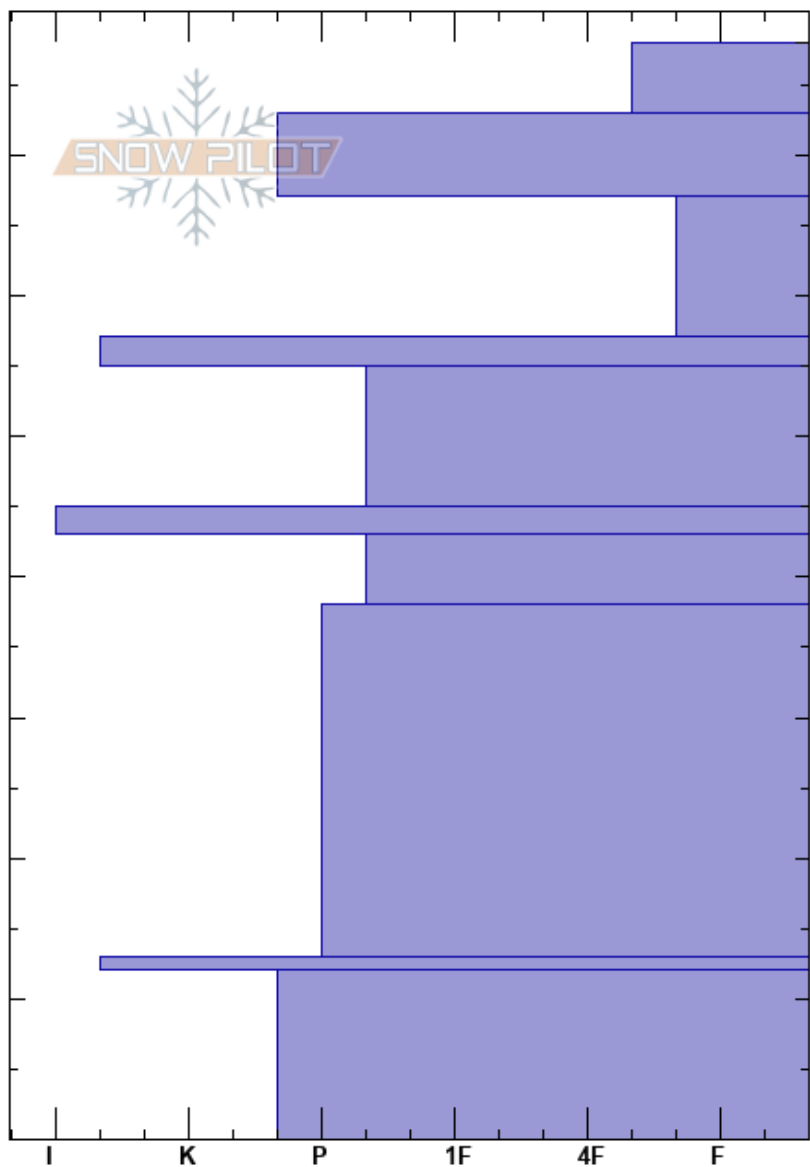

20.06 yrpo
 Elbrus Region
 Russia
Elevation: 4070 m
Aspect:
Specifics:

Mikhail Ryabchikov
 20/06/2018 - 09:00
Co-ord: 294010E 4798740N
Slope Angle:
Wind Loading:

Stability:
Air Temperature:
Sky Cover: FEW
Precipitation: NO
Wind:

HS:78
PF:25
Layer Notes:

Altitude (m)	Crystal		ρ kg/m ³	Stability tests & Layer comments
	Form	Size		
78	/	1	M	
70	☞	1-1.5	D-M	
60	☞	1.5-2	M	
50	☞(☞)	1.5	M	
40	☞	1	D-M	
30	☞	0.5	D-M	
10	☞ (⊖)	0.5	D-M	

Notes: