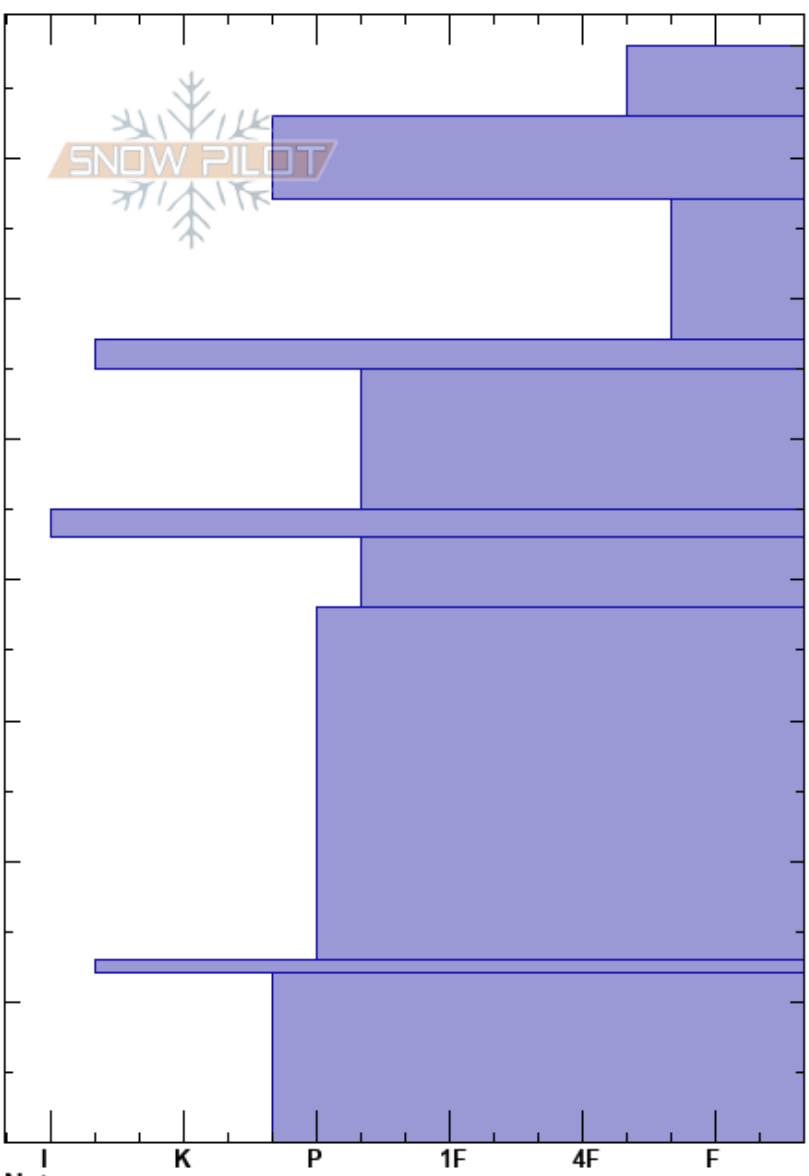

20.06 yrpo
 Elbrus Region
 Russia
Elevation: 4070 m
Aspect:
Specifics:

Mikhail Ryabchikov
 20/06/2018 - 09:00
Co-ord: 294010E 4798740N
Slope Angle:
Wind Loading:

Stability:
Air Temperature:
Sky Cover: FEW
Precipitation: NO
Wind:

HS:78
PF:25
Layer Notes:

Altitude (m)	Crystal		ρ kg/m ³	Stability tests & Layer comments
	Form	Size		
78	/	1	M	
70	☞	1-1.5	D-M	
60	☞	1.5-2	M	
50	☞(☞)	1.5	M	
40	☞	1	D-M	
30	☞	0.5	D-M	
20	☞	1	D-M	
10	☞ (⊖)	0.5	D-M	