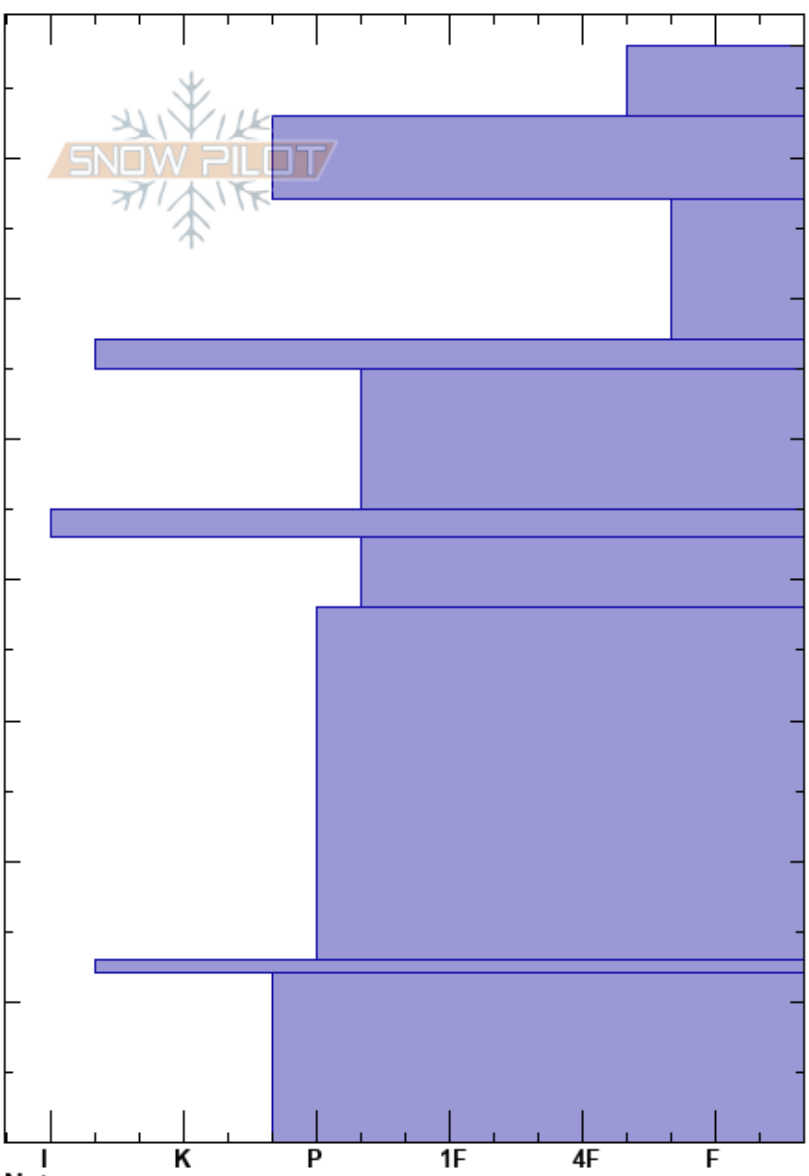

20.06 yrpo
 Elbrus Region
 Russia
Elevation: 4070 m
Aspect:
Specifics:

Mikhail Ryabchikov
 20/06/2018 - 09:00
Co-ord: 294010E 4798740N
Slope Angle:
Wind Loading:

Stability:
Air Temperature:
Sky Cover: FEW
Precipitation: NO
Wind:

HS:78
PF:25
Layer Notes:

Crystal Form	Crystal Size	Moisture	ρ kg/m ³	Stability tests & Layer comments
/	1	M		
☞	1-1.5	D-M		
☞	1.5-2	M		
☉(☞)	1.5	M		
☞	1	D-M		
■				
☞	1	D-M		
☞	0.5	D-M		
■				
☞ (⊖)	0.5	D-M		